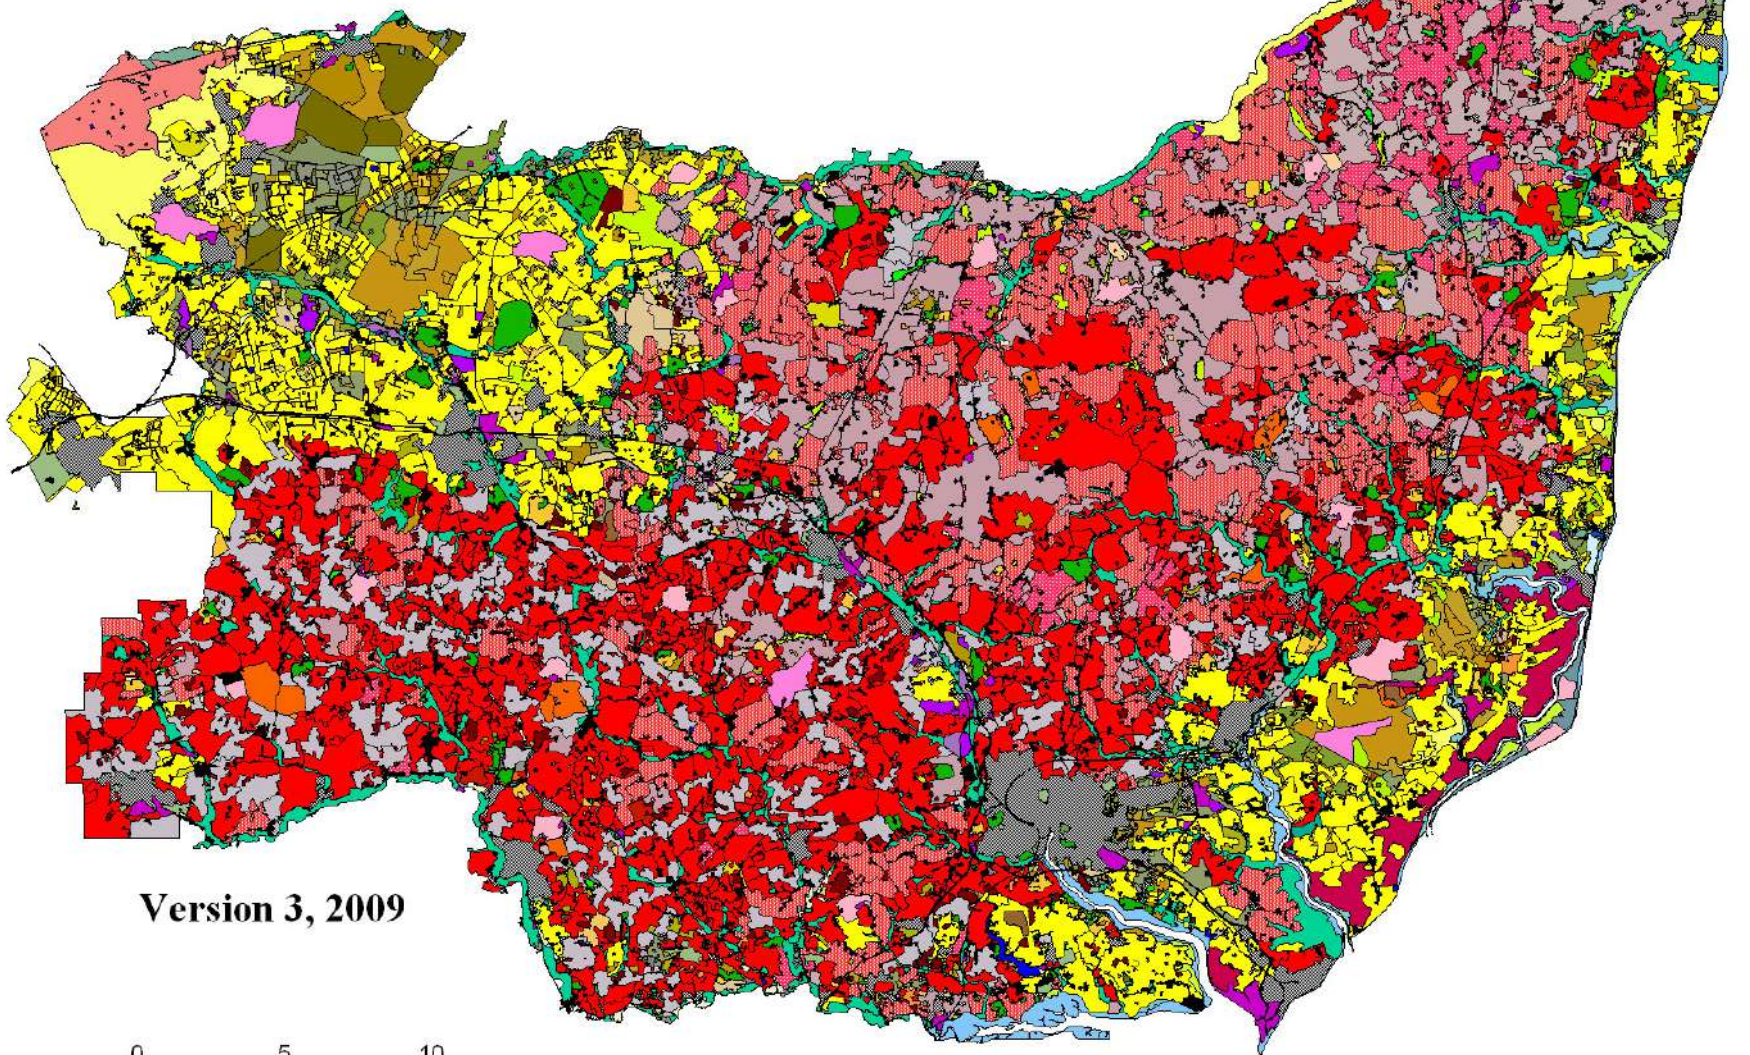

SUFFOLK HISTORIC LANDSCAPE CHARACTERISATION MAP

Version 3, 2009