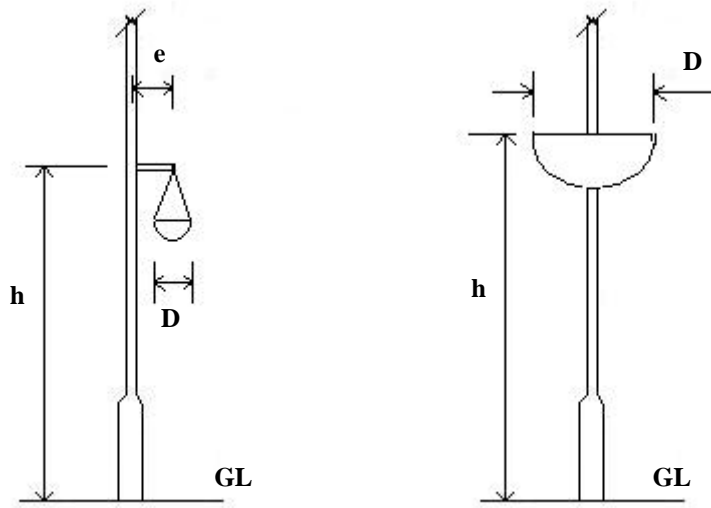

Lighting Column Datasheet for Flower Baskets

Details		Hanging	Clamped
Number of baskets at same height			Not required
Basket weight each (watered)	w kg		
Total basket weight (watered)	w kg		
Mounting height	h metres		
Diameter	d metres		
Eccentricity	e mm		Zero
Orientation	Under Column Bracket 0°		Not required
	Right angles to Col Bracket 90°		Not required
	Opposite Column Bracket 180°		Not required

Note: If a second or third basket is of different dimensions or height, please provide the data for each additional basket below.