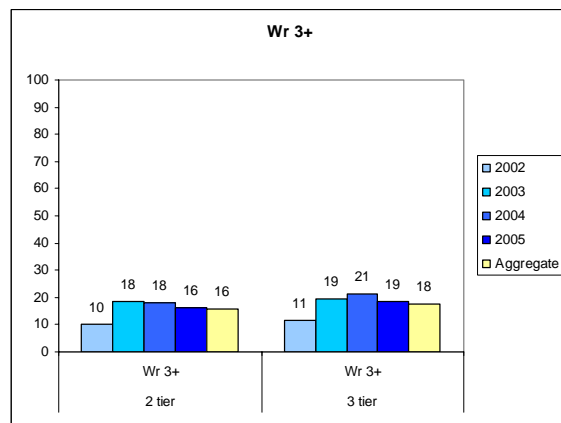

ANNEX 8

Key Stage 1 attainment in the 2 and 3 tier systems in Suffolk 2002 to 2005

Reading at Level 2 and above

Reading at Level 2b and above

Reading at Level 3 and above

Key Stage 1 attainment in the 2 and 3 tier systems in Suffolk 2002 to 2005

Writing at Level 2 and above

Writing at Level 2b and above

Writing at Level 3 and above

Key Stage 1 attainment in the 2 and 3 tier systems in Suffolk 2002 to 2005

Mathematics at Level 2 and above

Mathematics at Level 2b and above

Mathematics at Level 3 and above

Key Stage 1 attainment in the 2 and 3 tier systems in Suffolk 2002 to 2005

Science at Level 2 and above

Science at Level 3 and above