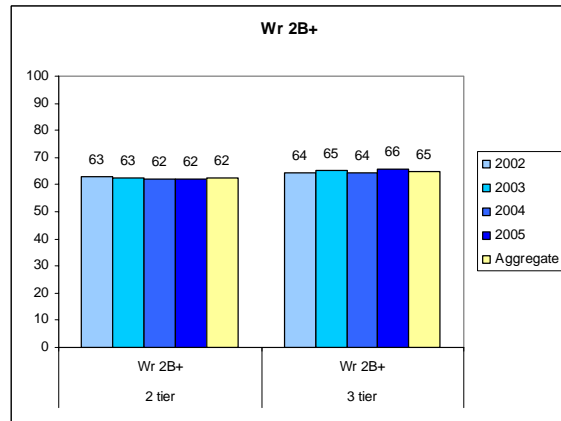

ANNEX 8

Key Stage 1 attainment in the 2 and 3 tier systems in Suffolk 2002 to 2005

Reading at Level 2 and above

Reading at Level 2b and above

Reading at Level 3 and above

Key Stage 1 attainment in the 2 and 3 tier systems in Suffolk 2002 to 2005

Writing at Level 2 and above

Writing at Level 2b and above

Writing at Level 3 and above

Key Stage 1 attainment in the 2 and 3 tier systems in Suffolk 2002 to 2005

Mathematics at Level 2 and above

Mathematics at Level 2b and above

Mathematics at Level 3 and above

Key Stage 1 attainment in the 2 and 3 tier systems in Suffolk 2002 to 2005

Science at Level 2 and above

Science at Level 3 and above