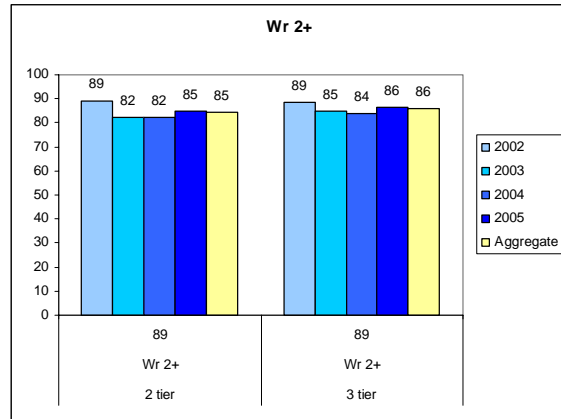

ANNEX 8

Key Stage 1 attainment in the 2 and 3 tier systems in Suffolk 2002 to 2005

Reading at Level 2 and above

Reading at Level 2b and above

Reading at Level 3 and above

Key Stage 1 attainment in the 2 and 3 tier systems in Suffolk 2002 to 2005

Writing at Level 2 and above

Writing at Level 2b and above

Writing at Level 3 and above

Key Stage 1 attainment in the 2 and 3 tier systems in Suffolk 2002 to 2005

Mathematics at Level 2 and above

Mathematics at Level 2b and above

Mathematics at Level 3 and above

Key Stage 1 attainment in the 2 and 3 tier systems in Suffolk 2002 to 2005

Science at Level 2 and above

Science at Level 3 and above