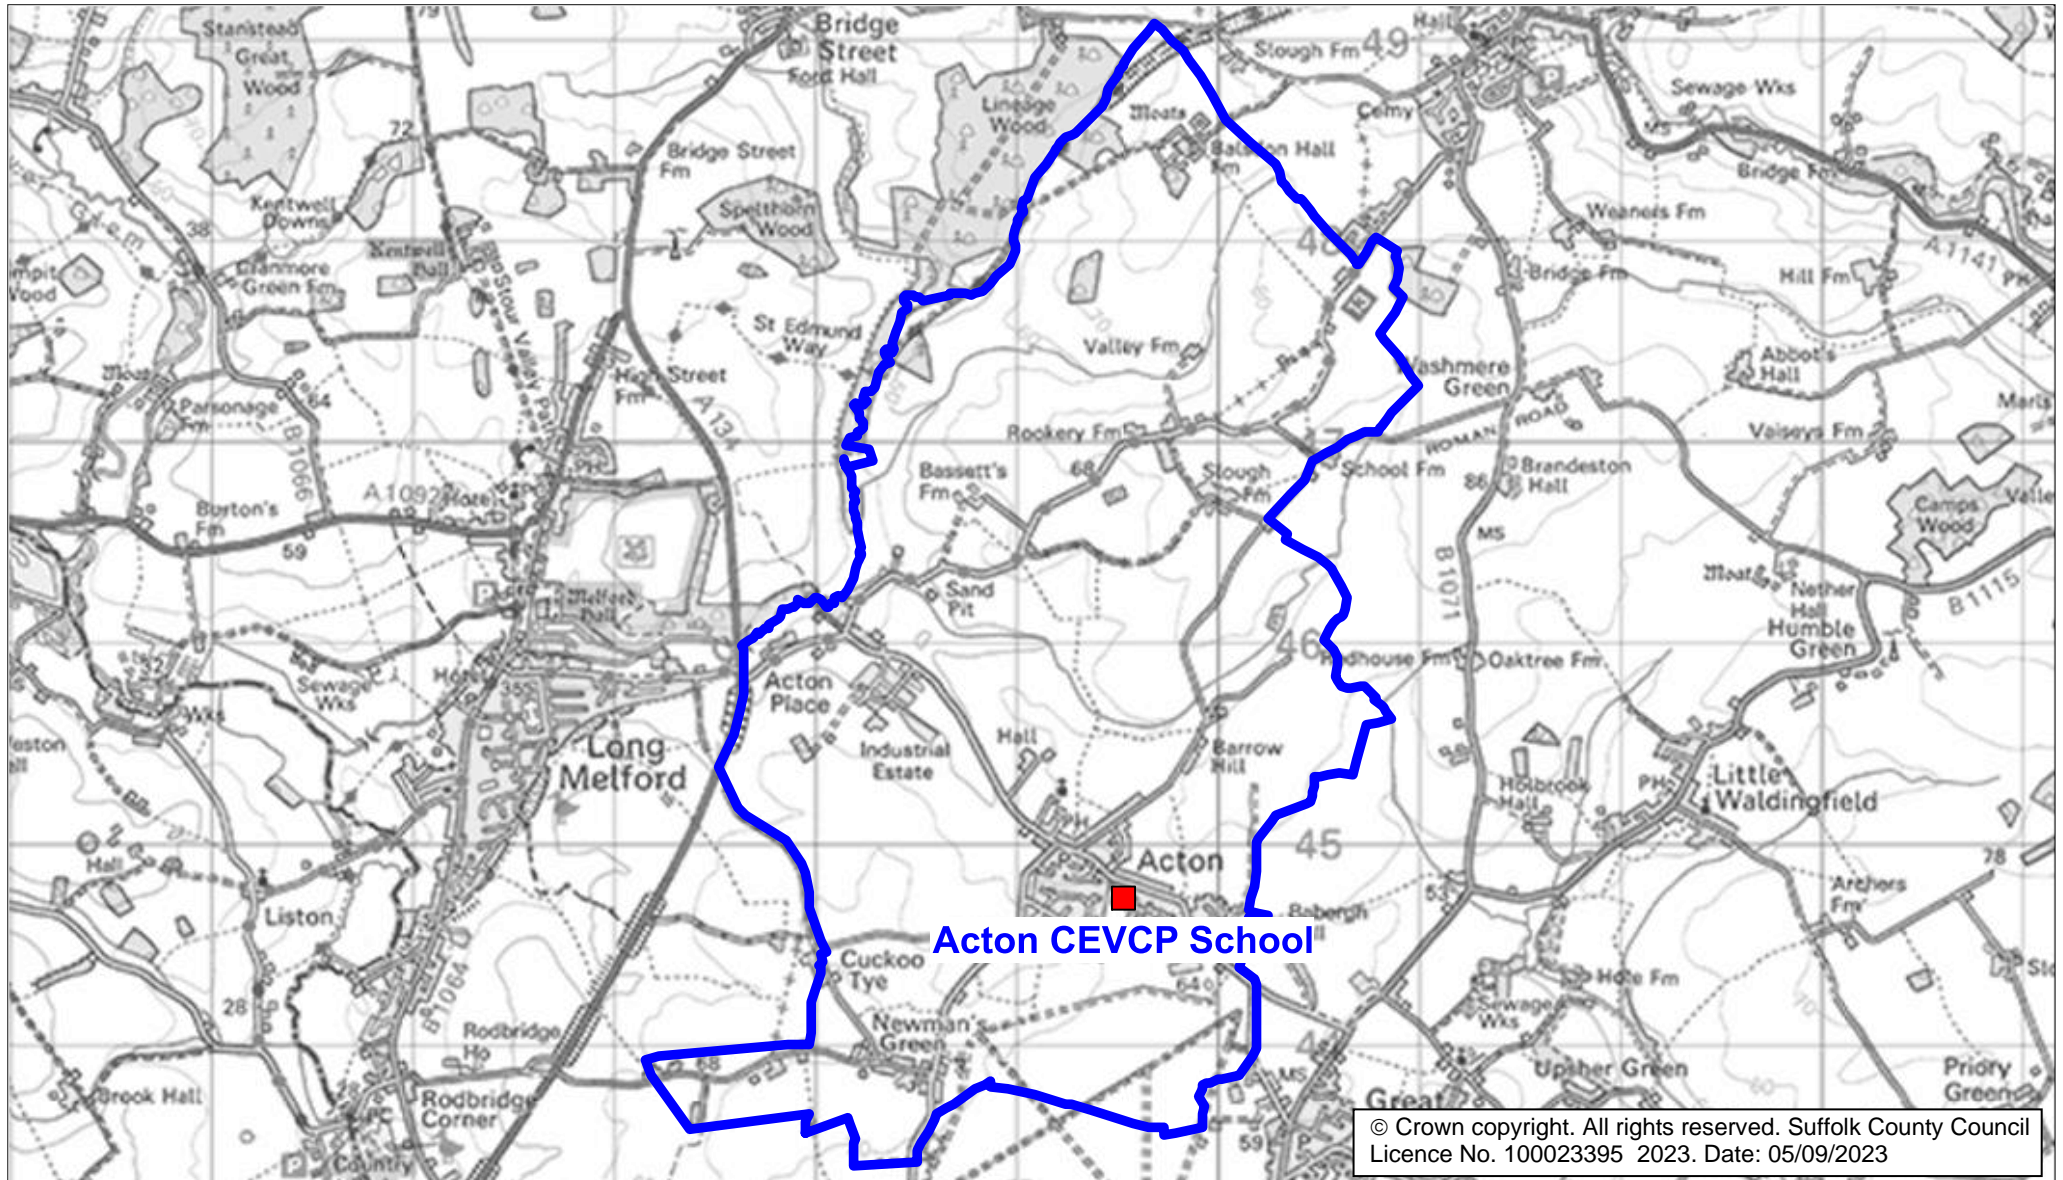

Acton CEVCP School Catchment Area

We will only provide SCC funded school travel to your child's catchment area school when it is the nearest suitable school to their home that would have had a place available for them and they meet the distance criteria. Further information can be found at www.suffolk.gov.uk/admissions.

Please note: The boundary shown on this map is intended to give an approximate indication of the catchment area and is correct at the time of printing. It should not be taken to have definitive administrative or legal significance. Note that parts of some catchment areas may be shared with another school. For up-to-date information on a particular address, please contact the Admissions Team on 0345 600 0981.