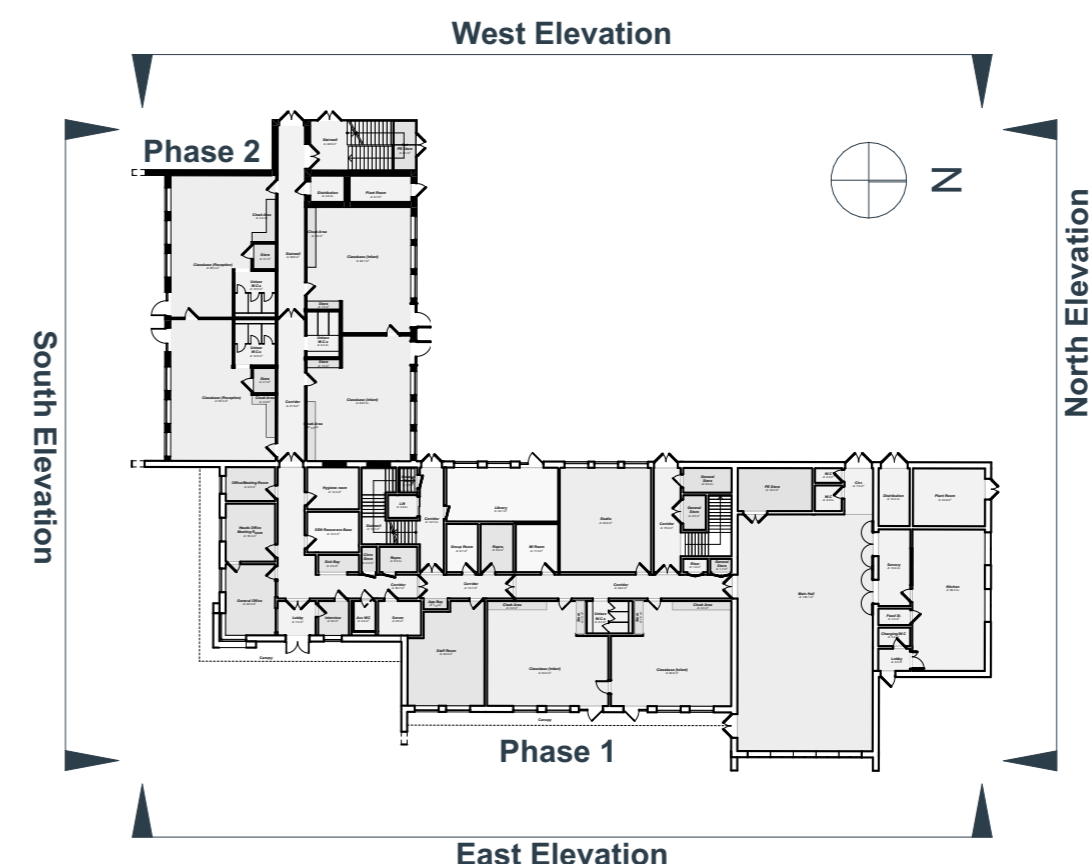

North Elevation | NTS

East Elevation | NTS

South Elevation | NTS

Phase 1 West Elevation | NTS

Phase 2 West Elevation | NTS

- 1) **White Multi Stock Brick**
Set in Flemish Bond with protruding Green Glazed Brick
- 2) **Green Glazed Facing Brick**
Set in feature pattern
- 3) **White Multi Stock Brick**
Set in Running Bond
- 4) **Mid Grey Multi Stock Brick**
Set in Running Bond
- 5) **White Render**
- 6) **Green Rockwall Boxing**
Colours TBC
- 7) **Dark Grey Aluminium**
Applies to all Window & Door frames
- 8) **Perforated Metal Mesh**
Cladding applied to External Staircase

Key Plan | NTS