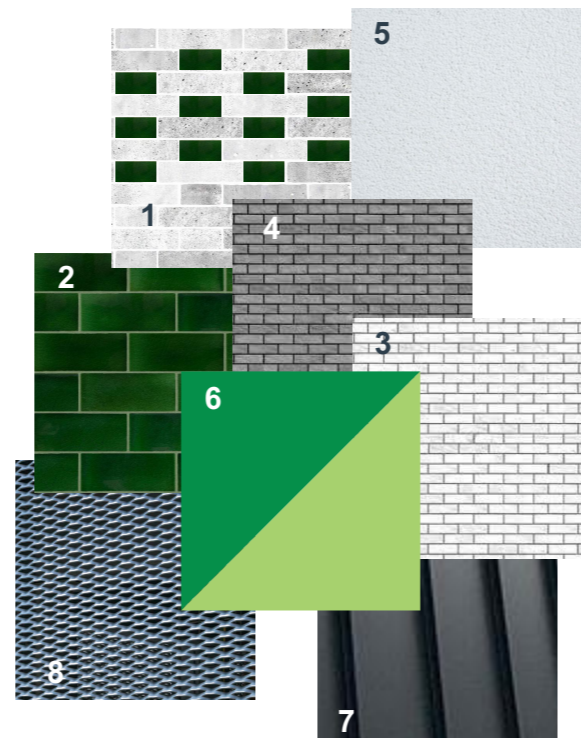

North Elevation | NTS

East Elevation | NTS

South Elevation | NTS

Phase 1 West Elevation | NTS

Phase 2 West Elevation | NTS

- 1) **White Multi Stock Brick**
Set in Flemish Bond with protruding Green Glazed Brick
- 2) **Green Glazed Facing Brick**
Set in feature pattern
- 3) **White Multi Stock Brick**
Set in Running Bond
- 4) **Mid Grey Multi Stock Brick**
Set in Running Bond
- 5) **White Render**
- 6) **Green Rockwall Boxing**
Colours TBC
- 7) **Dark Grey Aluminium**
Applies to all Window & Door frames
- 8) **Perforated Metal Mesh**
Cladding applied to External Staircase

Key Plan | NTS