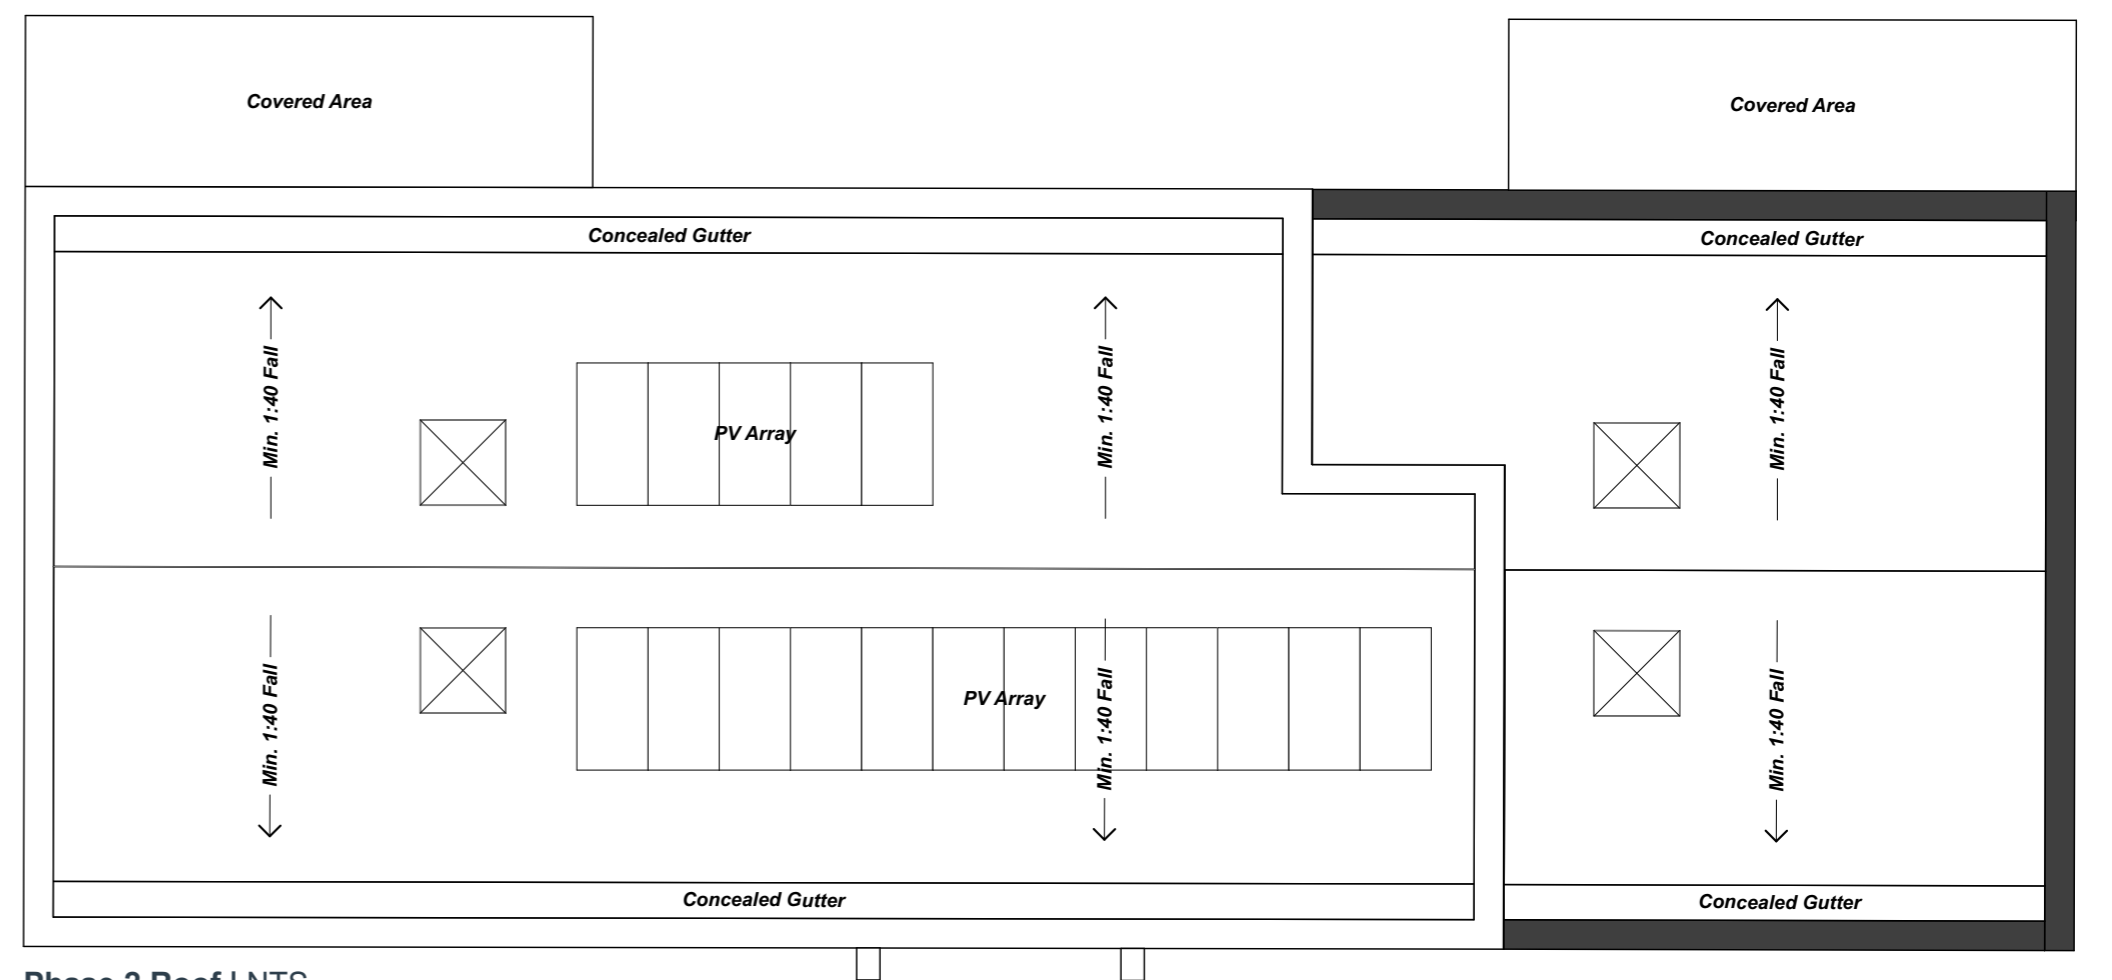

Phase 1 Ground Floor | NTS

Phase 2 Ground Floor | NTS

Phase 01 Roof | NTS

Phase 2 Roof | NTS

East Elevation | NTS

South Elevation | NTS

North Elevation | NTS

West Elevation | NTS

- 1) **White Multi Stock Brick**
Set in Flemish Bond with protruding Green Glazed Brick
- 2) **Green Glazed Facing Brick**
Set in feature pattern
- 3) **White Multi Stock Brick**
Set in Running Bond
- 4) **Mid Grey Multi Stock Brick**
Set in Running Bond
- 5) **White Render**
- 6) **Green Rockwall Boxing**
Colours TBC
- 7) **Dark Grey Aluminium**
Applies to all Window & Door frames

Key Plan | NTS