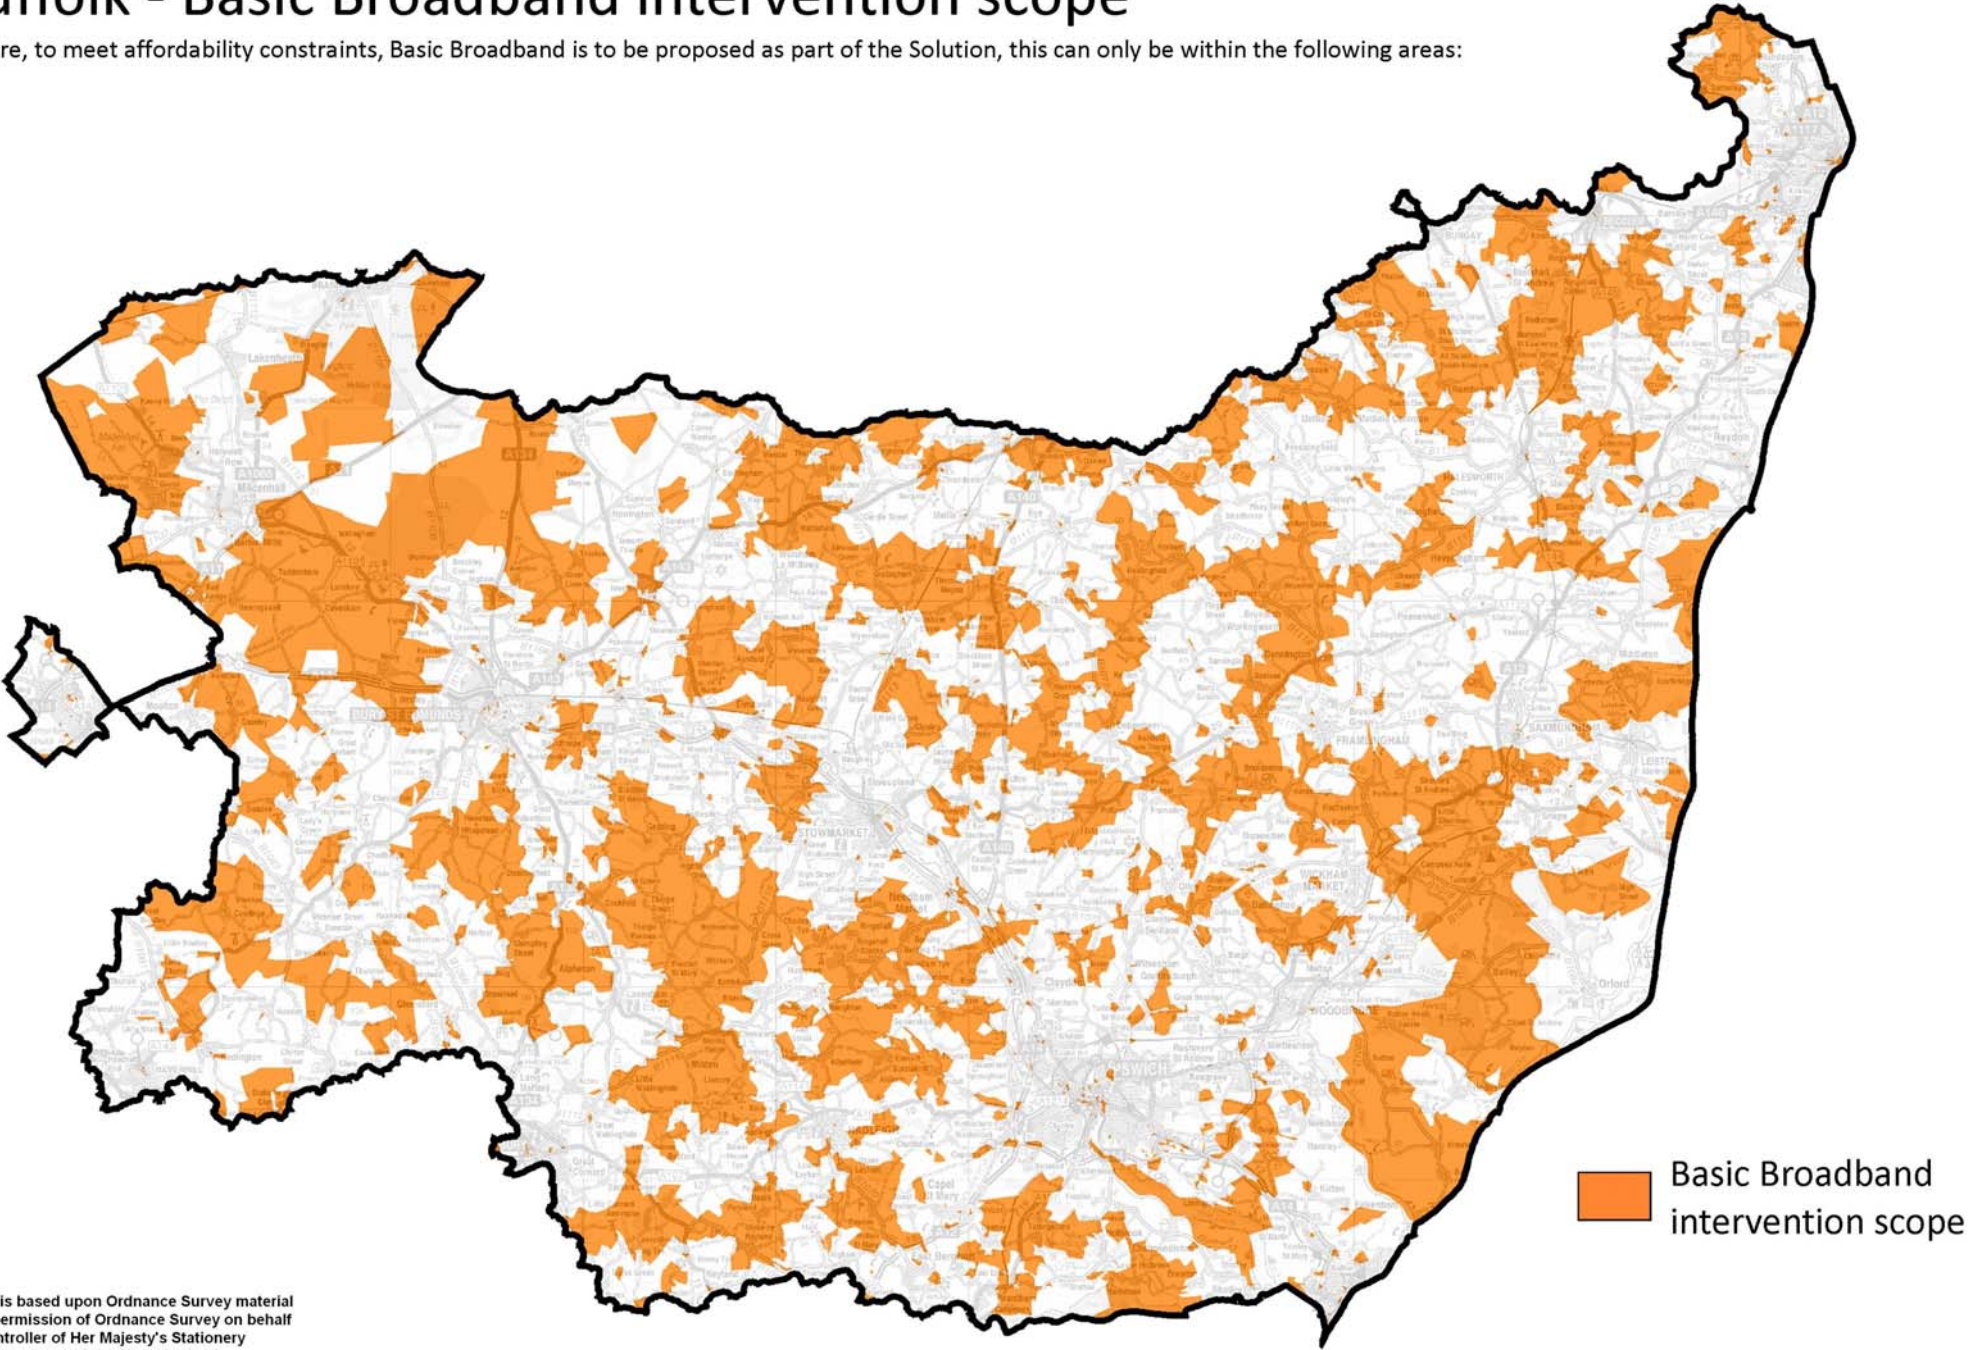

# Suffolk - Basic Broadband intervention scope

Where, to meet affordability constraints, Basic Broadband is to be proposed as part of the Solution, this can only be within the following areas:

This map is based upon Ordnance Survey material with the permission of Ordnance Survey on behalf of the Controller of Her Majesty's Stationery Office © Crown copyright. Unauthorised reproduction infringes Crown copyright and may lead to prosecution or civil proceedings. Suffolk County Council Licence No. 100023395 2012