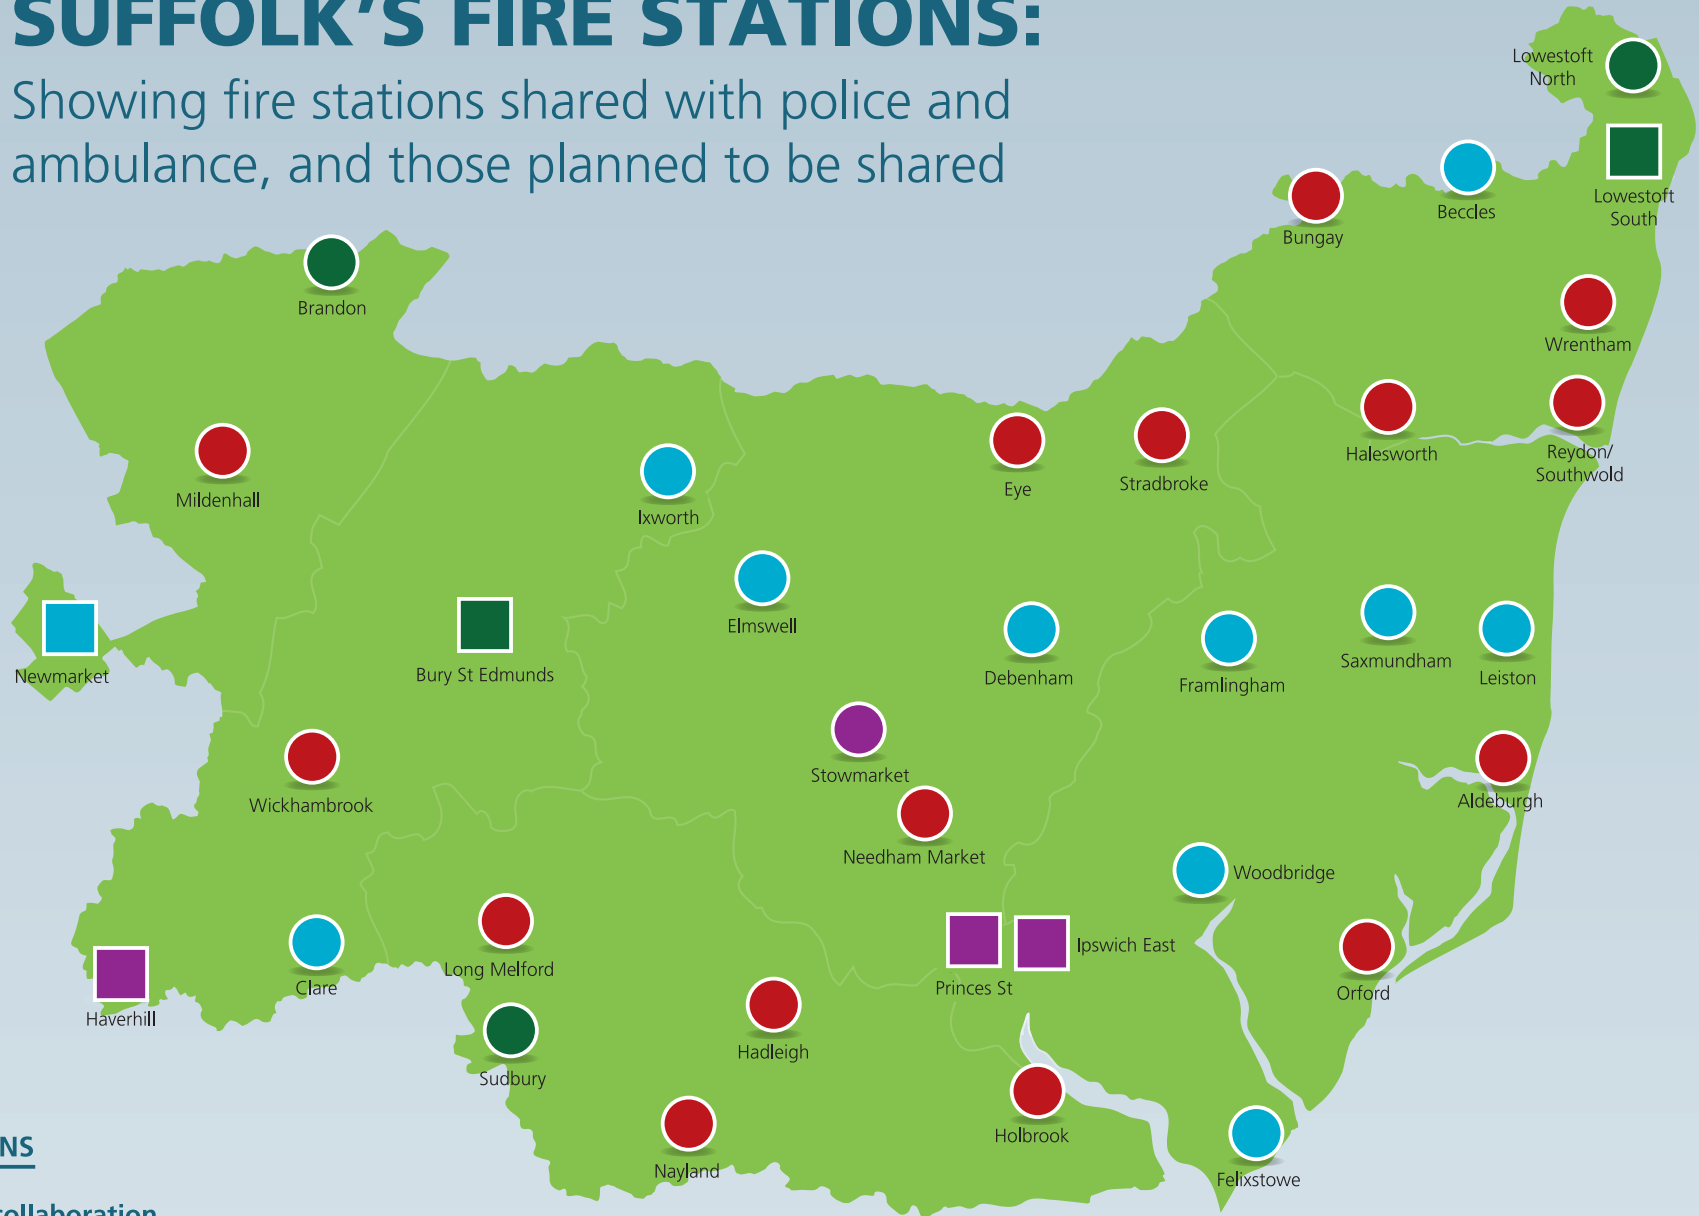

SUFFOLK'S FIRE STATIONS:

Showing fire stations shared with police and ambulance, and those planned to be shared

KEY TO FIRE STATIONS

On-call - Police collaboration

On-call - Ambulance collaboration

On-call - Planned collaboration

On-call - No collaboration

Wholetime - Police collaboration

Wholetime - Ambulance collaboration

Wholetime - Planned collaboration

On-call = fire stations crewed by part-time firefighters

Wholetime = fire stations crewed by wholetime and part-time firefighters