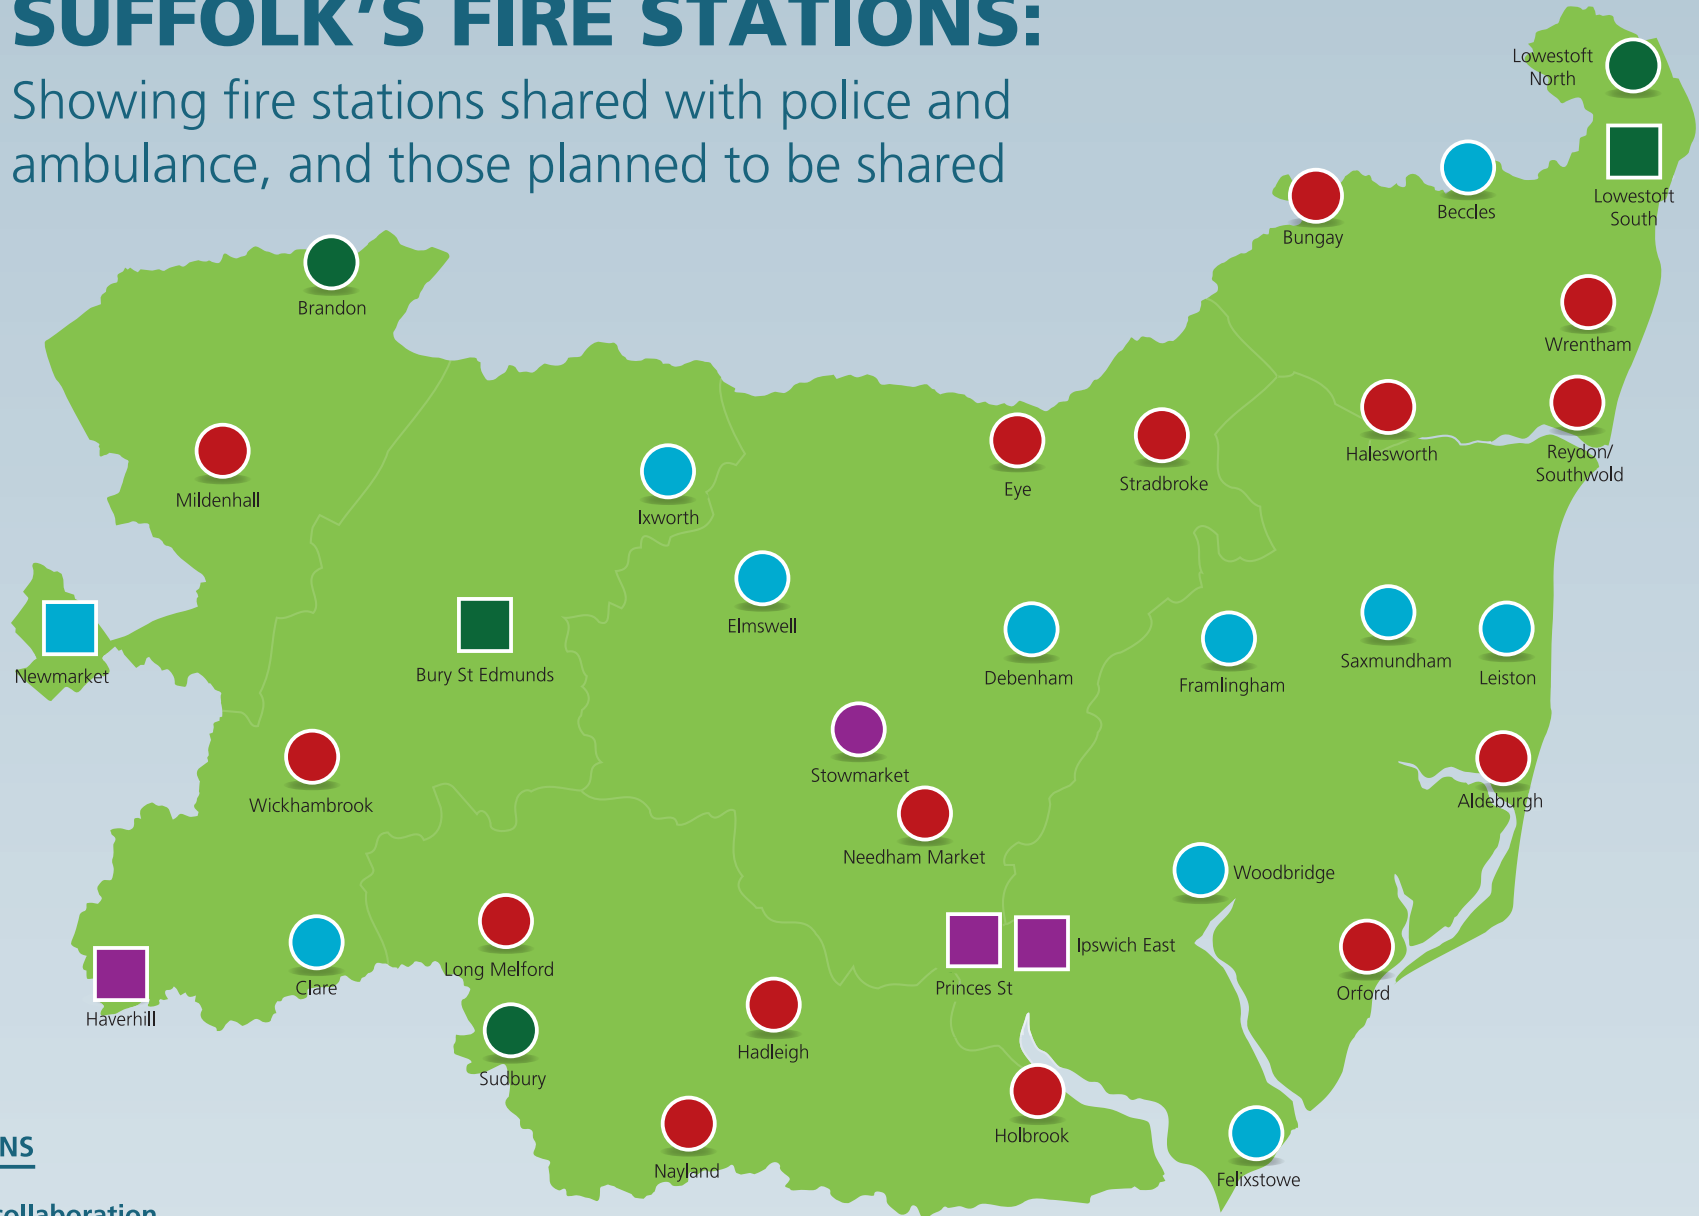

SUFFOLK'S FIRE STATIONS:

Showing fire stations shared with police and ambulance, and those planned to be shared

KEY TO FIRE STATIONS

- On-call - Police collaboration
- On-call - Ambulance collaboration
- On-call - Planned collaboration
- On-call - No collaboration
- Wholetime - Police collaboration
- Wholetime - Ambulance collaboration
- Wholetime - Planned collaboration

On-call = fire stations crewed by part-time firefighters

Wholetime = fire stations crewed by wholetime and part-time firefighters