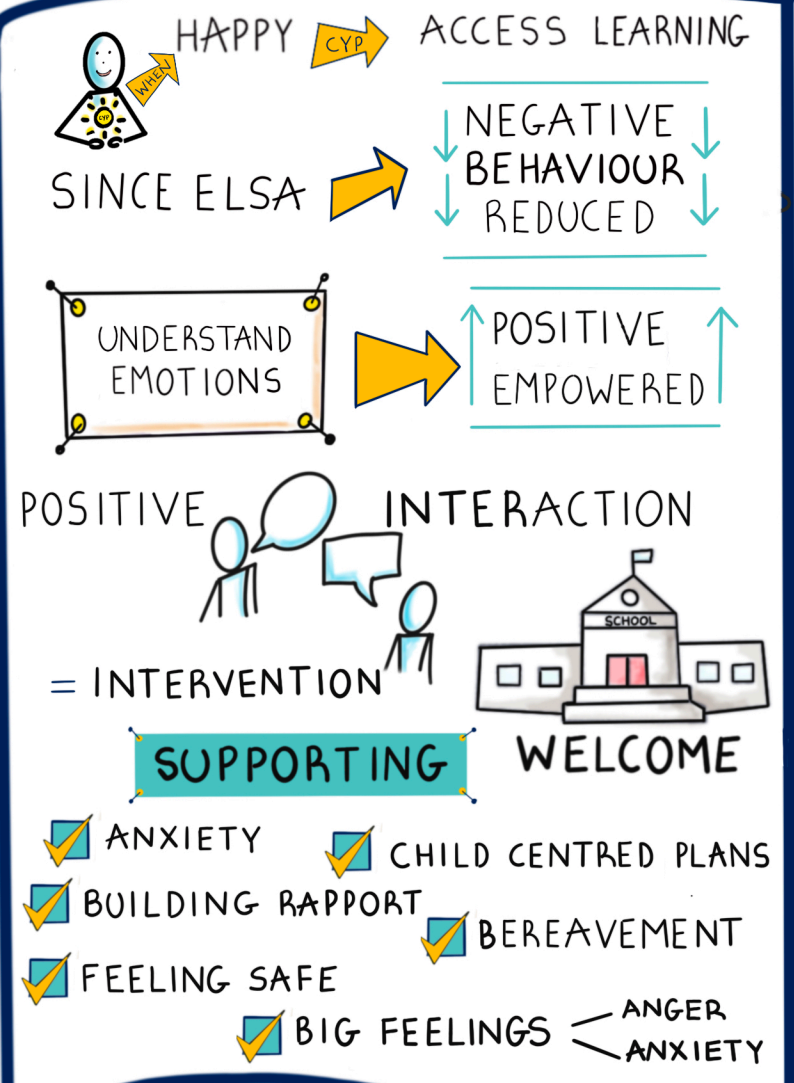

Emotional Literacy Support Assistant Programme

OUR ELSA JOURNEY

OUR OFFER INCLUDES

EMERGENCY SESSIONS + DROP INS

OUR OFFER

EARLY YEARS ELSA

RESOURCES FOR YOUNGER CHILDREN

EMOTIONS → EARLY YEARS

WHOLE SCHOOL APPROACH

IMPACT ON WELLBEING

S2 EP1 - ELSA (EMOTIONAL LITERACY SUPPORT ASSISTANT) PROGRAMME

youtube/zHC0CpWQbWI

Wellbeing in Education Alice Clarke

suffolk.gov.uk/wellbeingineducation

@SuffolkPTS