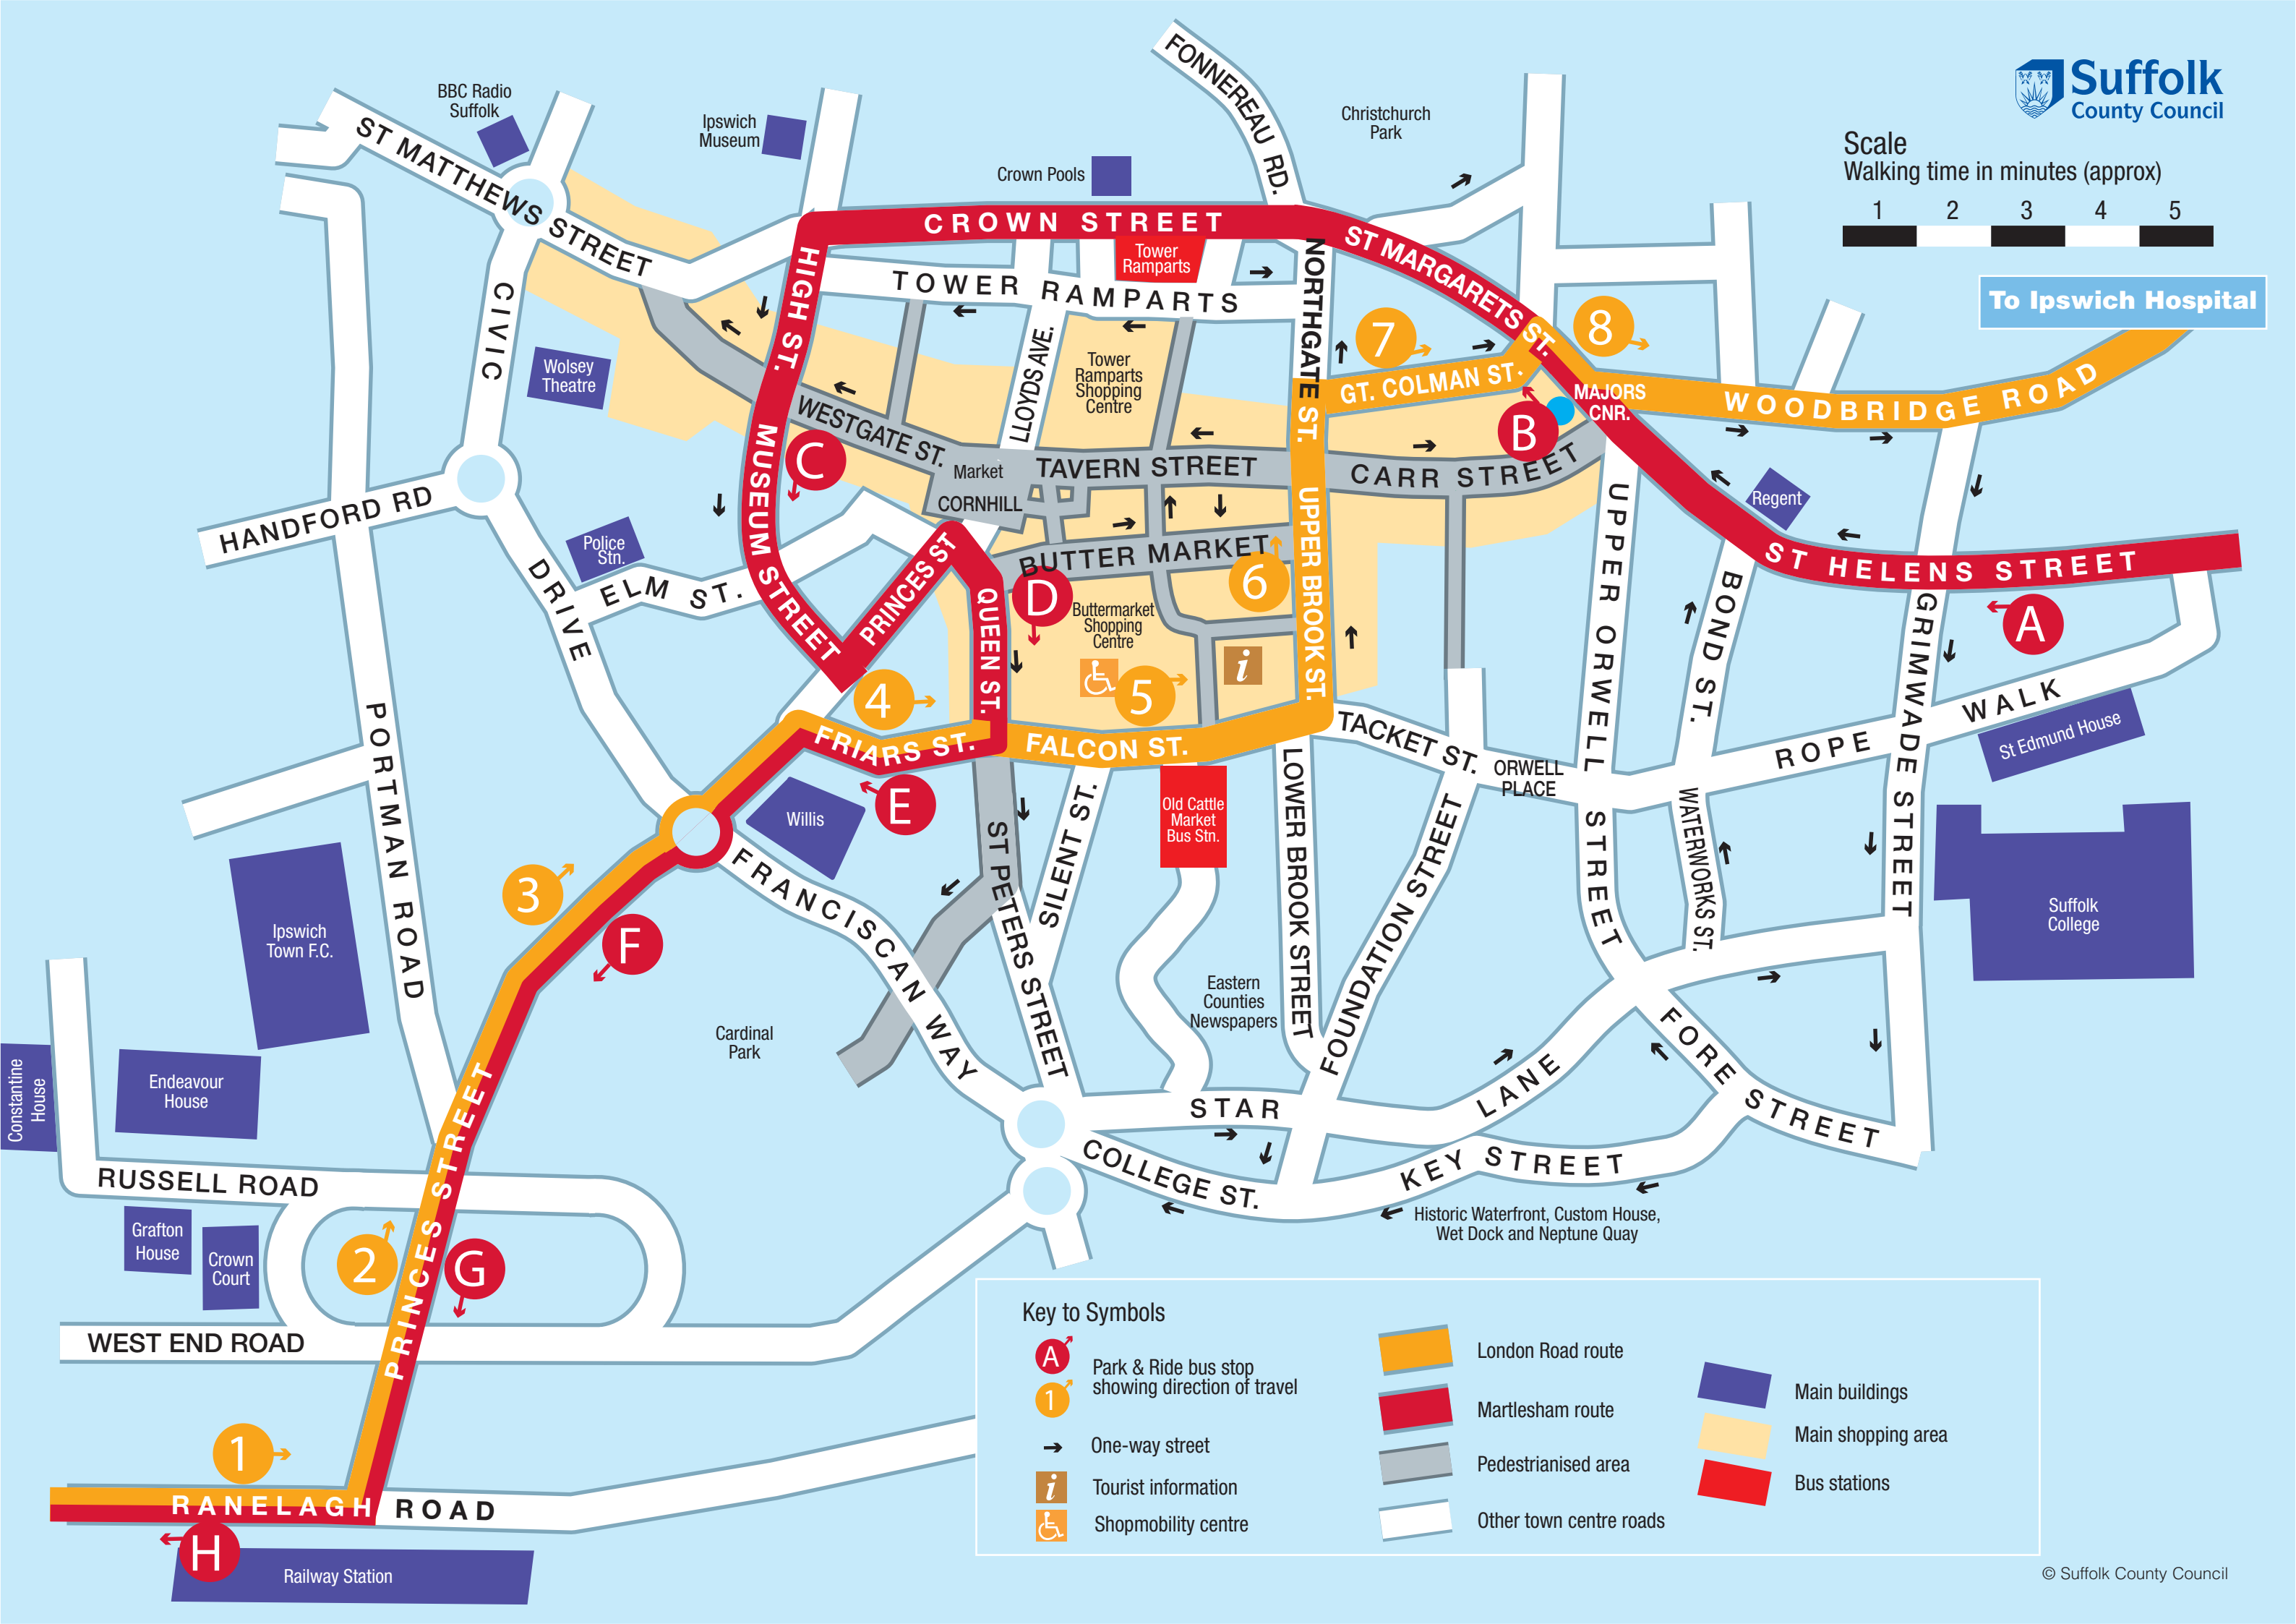

Scale
Walking time in minutes (approx)

To Ipswich Hospital

Key to Symbols

Park & Ride bus stop showing direction of travel	London Road route	Main buildings
One-way street	Martlesham route	Main shopping area
One-way street	Pedestrianised area	Bus stations
Tourist information	Other town centre roads	
Shopmobility centre		