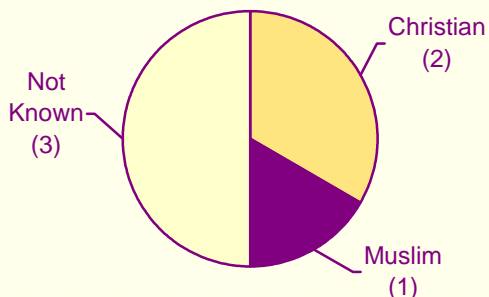

Religion of victims in Suffolk Coastal
April 2007 - June 2007