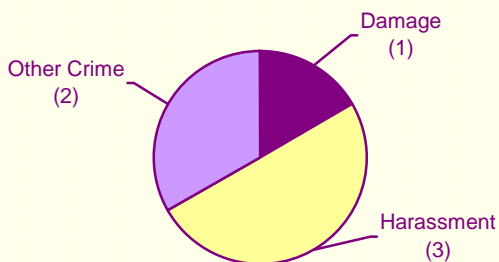

RACIAL HARASSMENT (6 incidents took place in Suffolk Coastal during Q1 2007/08)

Type of racist incident in Suffolk Coastal
April 2007 - June 2007

Half of the incidents in Suffolk Coastal were of harassment.

Percentage of racist incidents in Suffolk by CDRP
April 2007 - June 2007

(based on 90 incidents – including 3 locations not known)

* **Non-Crime** - These are hate incidents reported to the police that do not amount to a criminal offence. Source: Suffolk Constabulary

Racist incidents in Suffolk Coastal
April 2004 - June 2007

Racist incidents in Suffolk Coastal have varied between 5 and 13 incidents per quarter in the past year, slightly lower than the previous year.