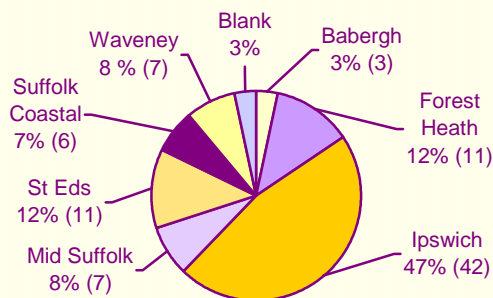

RACIAL HARASSMENT (6 incidents took place in Suffolk Coastal during Q1 2007/08)

Type of racist incident in Suffolk Coastal
April 2007 - June 2007

Half of the incidents in Suffolk Coastal were of harassment.

Percentage of racist incidents in Suffolk by CDRP
April 2007 - June 2007

(based on 90 incidents – including 3 locations not known)

* **Non-Crime** - These are hate incidents reported to the police that do not amount to a criminal offence. Source: Suffolk Constabulary

Racist incidents in Suffolk Coastal
April 2004 - June 2007

Racist incidents in Suffolk Coastal have varied between 5 and 13 incidents per quarter in the past year, slightly lower than the previous year.