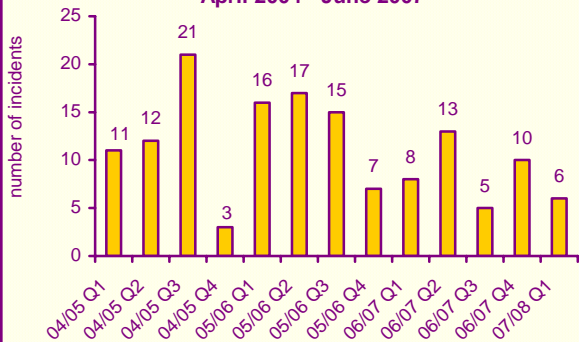

RACIAL HARASSMENT (6 incidents took place in Suffolk Coastal during Q1 2007/08)

Type of racist incident in Suffolk Coastal
April 2007 - June 2007

Half of the incidents in Suffolk Coastal were of harassment.

Percentage of racist incidents in Suffolk by CDRP
April 2007 - June 2007

(based on 90 incidents – including 3 locations not known)

* **Non-Crime** - These are hate incidents reported to the police that do not amount to a criminal offence. Source: Suffolk Constabulary

Racist incidents in Suffolk Coastal
April 2004 - June 2007

Racist incidents in Suffolk Coastal have varied between 5 and 13 incidents per quarter in the past year, slightly lower than the previous year.