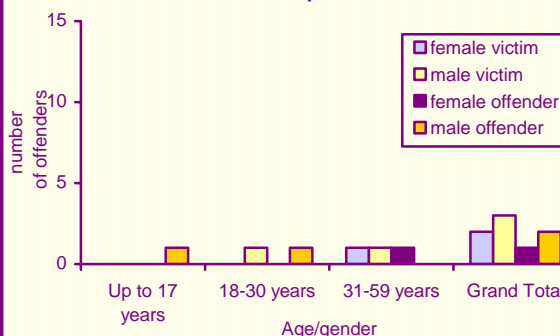

Age and gender of victims and offenders in Suffolk Coastal
April 2007 - June 2007

In addition, there was 1 male and 1 female victim that did not have their ages recorded and 1 victim that had neither Age or Gender recorded.