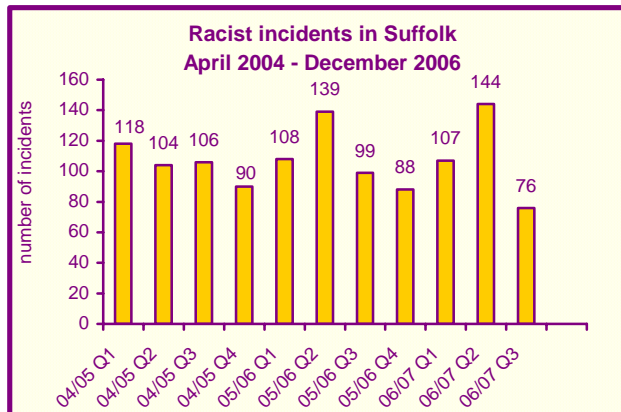

RACIAL HARASSMENT (76 incidents took place in Suffolk during Q3)

Harassment was the most common type, making up almost two thirds of all incidents

One third of all racial incidents recorded in Suffolk took place in Ipswich; a quarter took place in Waveney

* Non-Crime - These are hate incidents reported to the police that do not amount to a criminal offence. Source: Suffolk Constabulary

(based on 76 incidents – including 4 location not known)

The number of incidents in the last quarter, 76, is the lowest since 2003, and almost half the number recorded in the previous quarter

In addition, there was one female and seven male victims whose age was unknown, and a further 11 victims and 28 offenders about whom no data was available

Equal numbers of victims were Christian and Muslim; religion was unknown for almost half of all victims (34 out of 76)