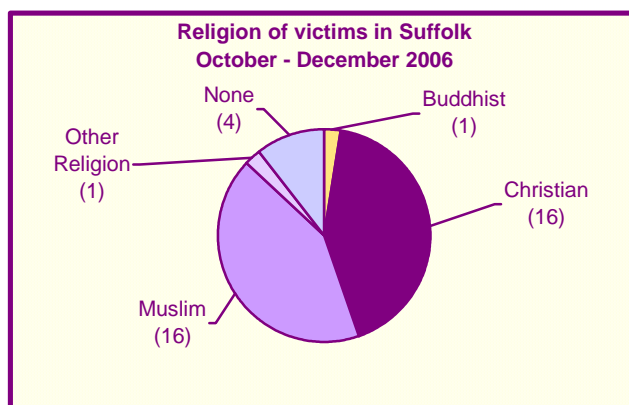

RACIAL HARASSMENT (76 incidents took place in Suffolk during Q3)

Harassment was the most common type, making up almost two thirds of all incidents

One third of all racial incidents recorded in Suffolk took place in Ipswich; a quarter took place in Waveney

* Non-Crime - These are hate incidents reported to the police that do not amount to a criminal offence. Source: Suffolk Constabulary

(based on 76 incidents – including 4 location not known)

The number of incidents in the last quarter, 76, is the lowest since 2003, and almost half the number recorded in the previous quarter

In addition, there was one female and seven male victims whose age was unknown, and a further 11 victims and 28 offenders about whom no data was available

Equal numbers of victims were Christian and Muslim; religion was unknown for almost half of all victims (34 out of 76)