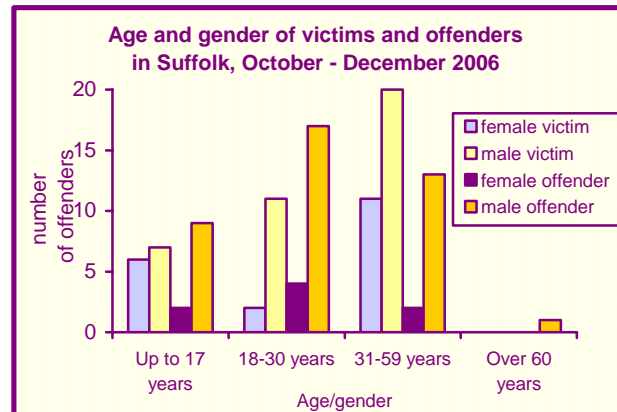

RACIAL HARASSMENT (76 incidents took place in Suffolk during Q3)

Harassment was the most common type, making up almost two thirds of all incidents

One third of all racial incidents recorded in Suffolk took place in Ipswich; a quarter took place in Waveney

* Non-Crime - These are hate incidents reported to the police that do not amount to a criminal offence. Source: Suffolk Constabulary

(based on 76 incidents – including 4 location not known)

The number of incidents in the last quarter, 76, is the lowest since 2003, and almost half the number recorded in the previous quarter

In addition, there was one female and seven male victims whose age was unknown, and a further 11 victims and 28 offenders about whom no data was available

Equal numbers of victims were Christian and Muslim; religion was unknown for almost half of all victims (34 out of 76)

DOMESTIC VIOLENCE

- The proportion of domestic violence incidents where alcohol was a factor was 44.1%; this is up slightly from 43.0% last quarter.
- 39.5% of incidents reported to the police involved repeat offenders or victims; this has also increased slightly from 39.0% between July and September.