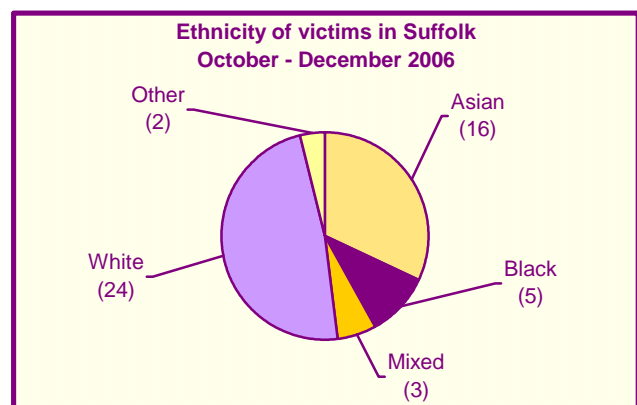

RACIAL HARASSMENT (76 incidents took place in Suffolk during Q3)

Harassment was the most common type, making up almost two thirds of all incidents

One third of all racial incidents recorded in Suffolk took place in Ipswich; a quarter took place in Waveney

* Non-Crime - These are hate incidents reported to the police that do not amount to a criminal offence. Source: Suffolk Constabulary

(based on 76 incidents – including 4 location not known)

The number of incidents in the last quarter, 76, is the lowest since 2003, and almost half the number recorded in the previous quarter

In addition, there was one female and seven male victims whose age was unknown, and a further 11 victims and 28 offenders about whom no data was available

Equal numbers of victims were Christian and Muslim; religion was unknown for almost half of all victims (34 out of 76)