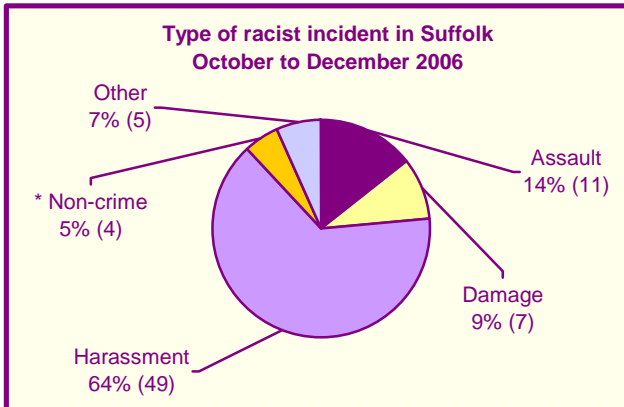

RACIAL HARASSMENT (76 incidents took place in Suffolk during Q3)

Harassment was the most common type, making up almost two thirds of all incidents

One third of all racial incidents recorded in Suffolk took place in Ipswich; a quarter took place in Waveney

* Non-Crime - These are hate incidents reported to the police that do not amount to a criminal offence. Source: Suffolk Constabulary

(based on 76 incidents – including 4 location not known)

The number of incidents in the last quarter, 76, is the lowest since 2003, and almost half the number recorded in the previous quarter

In addition, there was one female and seven male victims whose age was unknown, and a further 11 victims and 28 offenders about whom no data was available

Equal numbers of victims were Christian and Muslim; religion was unknown for almost half of all victims (34 out of 76)