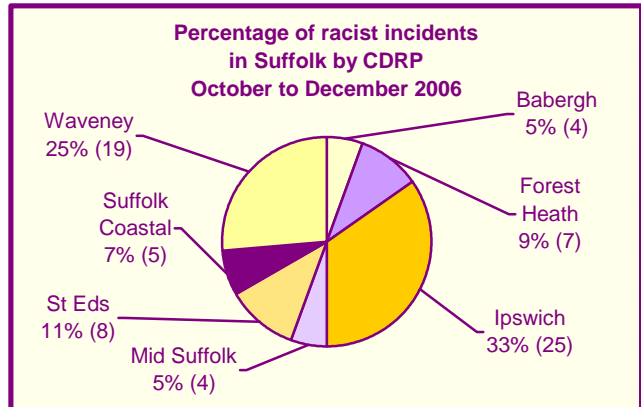

RACIAL HARASSMENT (76 incidents took place in Suffolk during Q3)

Harassment was the most common type, making up almost two thirds of all incidents

One third of all racial incidents recorded in Suffolk took place in Ipswich; a quarter took place in Waveney

* Non-Crime - These are hate incidents reported to the police that do not amount to a criminal offence. Source: Suffolk Constabulary

(based on 76 incidents – including 4 location not known)

The number of incidents in the last quarter, 76, is the lowest since 2003, and almost half the number recorded in the previous quarter

In addition, there was one female and seven male victims whose age was unknown, and a further 11 victims and 28 offenders about whom no data was available

Equal numbers of victims were Christian and Muslim; religion was unknown for almost half of all victims (34 out of 76)