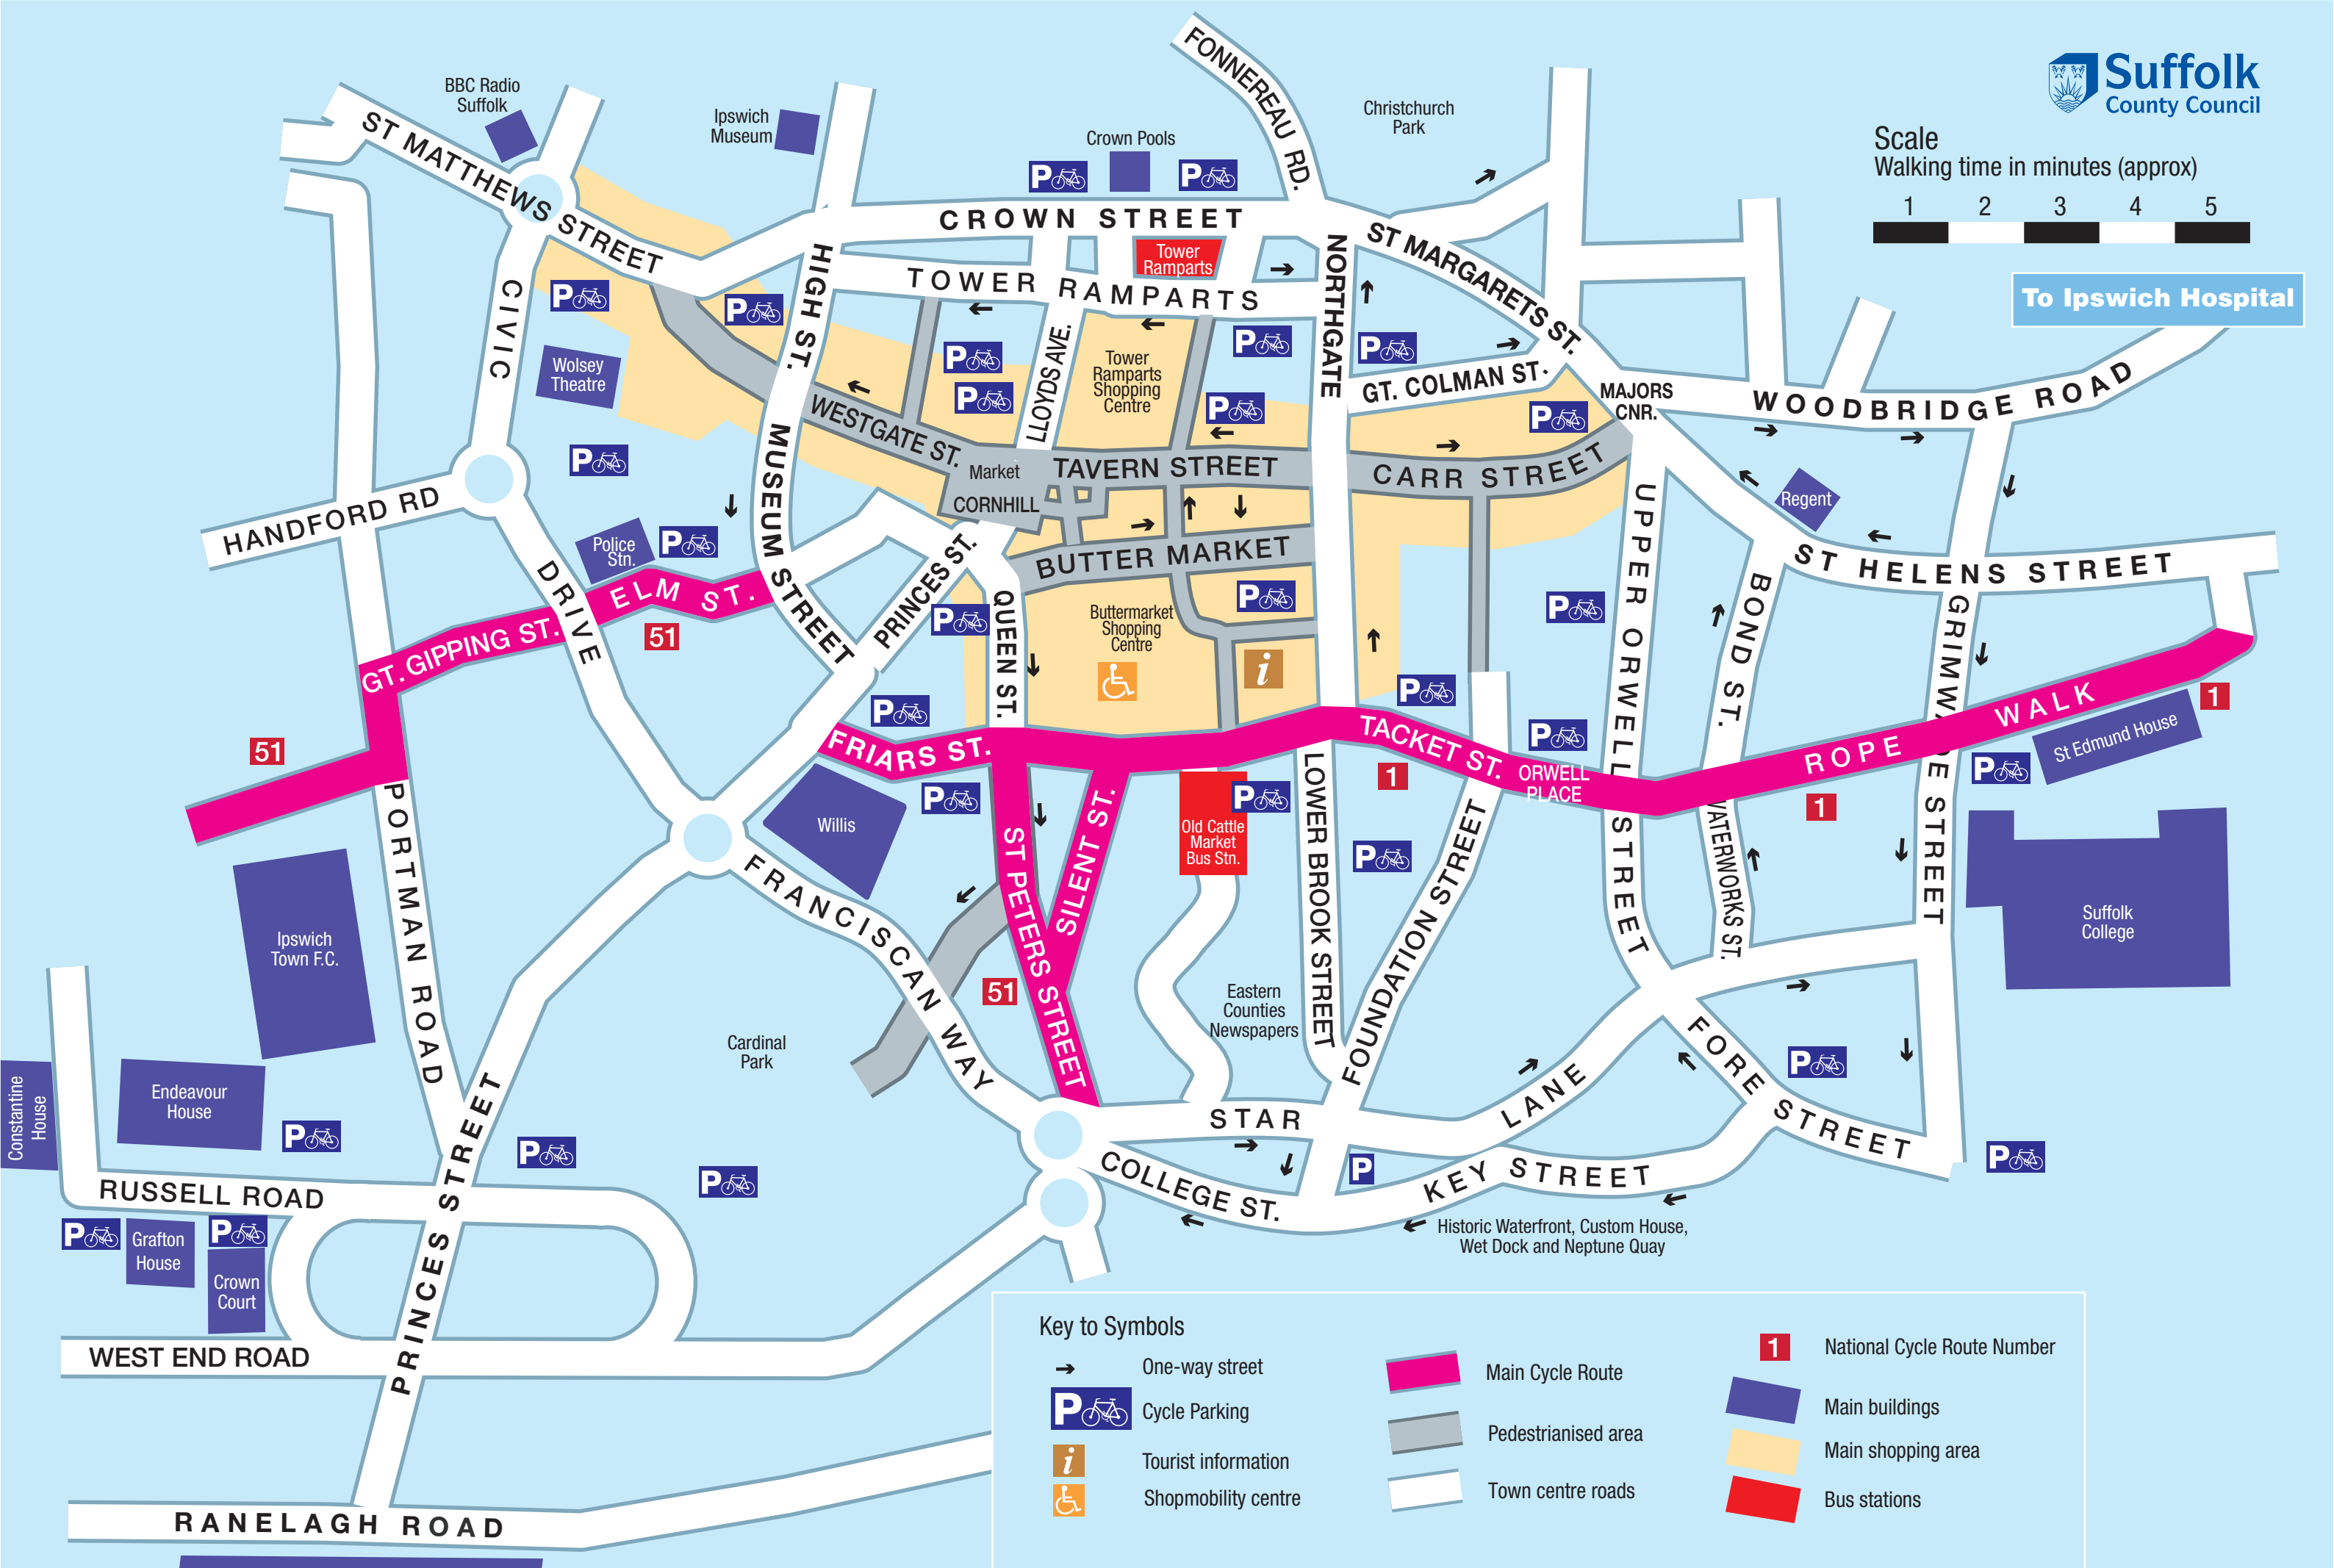

Scale
Walking time in minutes (approx)

To Ipswich Hospital

Key to Symbols

→	One-way street		Main Cycle Route		National Cycle Route Number
	Cycle Parking		Pedestrianised area		Main buildings
	Tourist information		Main shopping area		Bus stations
	Shopmobility centre		Town centre roads		