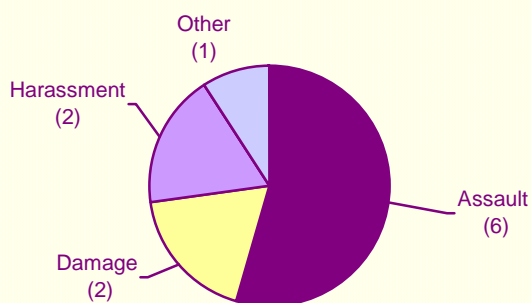

## RACIAL HARASSMENT (11 incidents took place in Forest Heath during Q1 2007/08)

Type of racist incident in Forest Heath  
April 2007 - June 2007

Percentage of racist incidents  
in Suffolk by CDRP  
April 2007 - June 2007

(based on 90 incidents – including 3 locations not known)

\*Non-Crime - These are hate incidents reported to the police that do not amount to a criminal offence. Source: Suffolk Constabulary

Racist incidents in Forest Heath  
April 2004 - June 2007