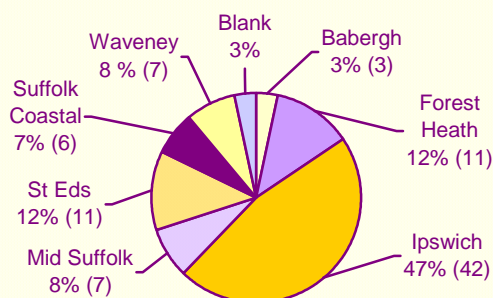

## RACIAL HARASSMENT (11 incidents took place in Forest Heath during Q1 2007/08)

Type of racist incident in Forest Heath  
April 2007 - June 2007

Percentage of racist incidents  
in Suffolk by CDRP  
April 2007 - June 2007

(based on 90 incidents – including 3 locations not known)

\*Non-Crime - These are hate incidents reported to the police that do not amount to a criminal offence. Source: Suffolk Constabulary

Racist incidents in Forest Heath  
April 2004 - June 2007