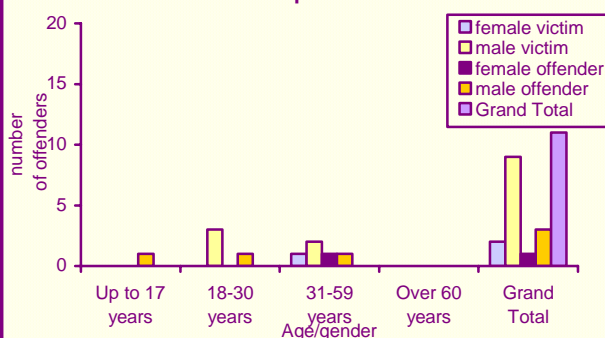

(based on 90 incidents – including 3 locations not known)

\*Non-Crime - These are hate incidents reported to the police that do not amount to a criminal offence. Source: Suffolk Constabulary

Racist incidents in Forest Heath  
April 2004 - June 2007

Racist incidents in Forest Heath have fallen from last year quarter 1 results however there is an increase from quarter 4 06/07.

Age and gender of victims and offenders  
in Forest Heath April 2007 - June 2007

In addition, there was 1 female and 3 male victims, and 6 offenders, whose age was unknown.

Religion of victims in Forest Heath  
April 2007 - June 2007

Christians made up one 36% of all victims. Religion was unknown for 64% of all victims.