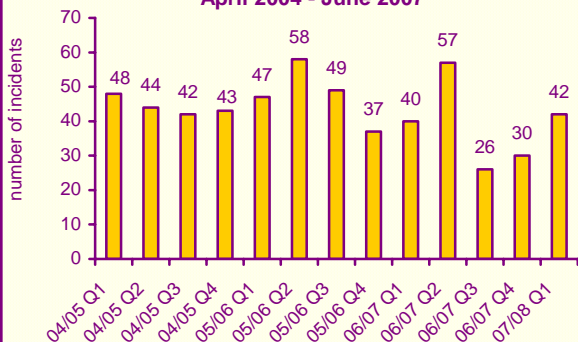

## RACIAL HARASSMENT (42 incidents took place in Ipswich during Q1 2007/08)

Type of racist incident in Ipswich April 2007 - June 2007

Percentage of racist incidents in Suffolk by CDRP April 2007 - June 2007

Almost two thirds of the incidents in Ipswich were of harassment.

(based on 90 incidents – including 3 locations not known)

\* **Non-Crime** - These are hate incidents reported to the police that do not amount to a criminal offence. Source: Suffolk Constabulary

Racist incidents in Ipswich April 2004 - June 2007

Racist incidents in Ipswich were lower in the last two quarters than since April 2003.

Age and gender of victims and offenders in Ipswich April 2007 - June 2007

In addition, there were 3 female and 5 male victims, whose age was unknown. There were 5 victims and 7 offenders whose age and gender was unknown.

Religion of victims in Ipswich April 2007 - June 2007

Religion was unknown for more than half of all victims.