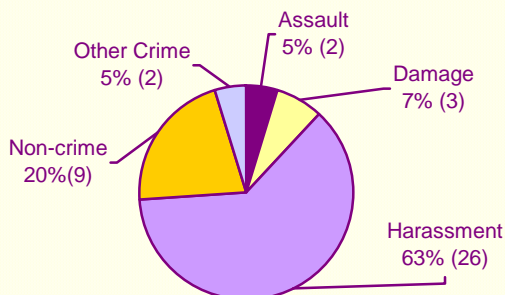

## RACIAL HARASSMENT (42 incidents took place in Ipswich during Q1 2007/08)

Type of racist incident in Ipswich April 2007 - June 2007

Percentage of racist incidents in Suffolk by CDRP April 2007 - June 2007

Almost two thirds of the incidents in Ipswich were of harassment.

(based on 90 incidents – including 3 locations not known)

\* **Non-Crime** - These are hate incidents reported to the police that do not amount to a criminal offence. Source: Suffolk Constabulary

Racist incidents in Ipswich April 2004 - June 2007

Racist incidents in Ipswich were lower in the last two quarters than since April 2003.

Age and gender of victims and offenders in Ipswich April 2007 - June 2007

In addition, there were 3 female and 5 male victims, whose age was unknown. There were 5 victims and 7 offenders whose age and gender was unknown.

Religion of victims in Ipswich April 2007 - June 2007

Religion was unknown for more than half of all victims.