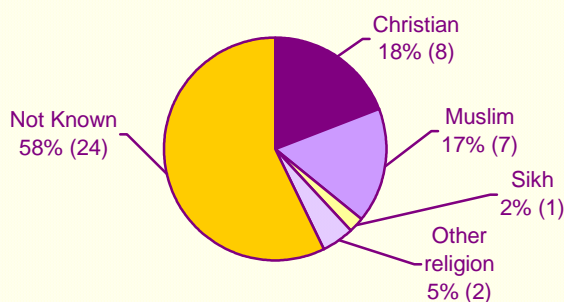

Racist incidents in Ipswich April 2004 - June 2007

Racist incidents in Ipswich were lower in the last two quarters than since April 2003.

Age and gender of victims and offenders in Ipswich April 2007 - June 2007

In addition, there were 3 female and 5 male victims, whose age was unknown. There were 5 victims and 7 offenders whose age and gender was unknown.

Religion of victims in Ipswich April 2007 - June 2007

Religion was unknown for more than half of all victims.