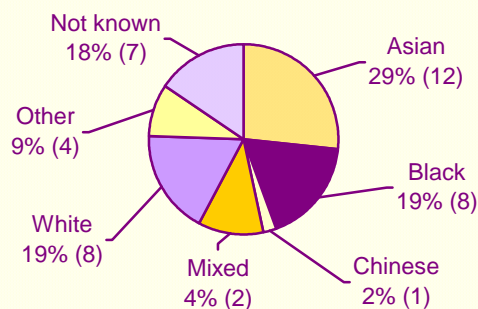

Ethnicity of victims in Ipswich April 2007 - June 2007

If you would like more information please contact:
victoria.rudkin@csu.suffolkcc.gov.uk or call (01473) 265162.