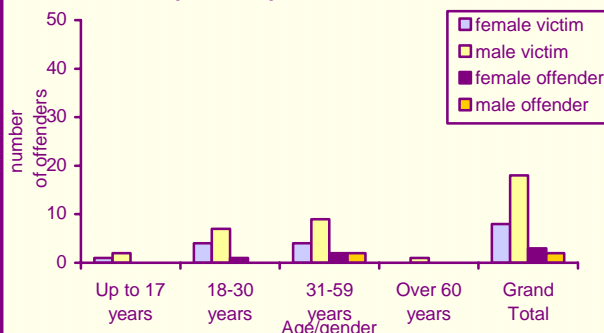

## RACIAL HARASSMENT (42 incidents took place in Ipswich during Q1 2007/08)

Type of racist incident in Ipswich April 2007 - June 2007

Percentage of racist incidents in Suffolk by CDRP April 2007 - June 2007

Almost two thirds of the incidents in Ipswich were of harassment.

(based on 90 incidents – including 3 locations not known)

\* **Non-Crime** - These are hate incidents reported to the police that do not amount to a criminal offence. Source: Suffolk Constabulary

Racist incidents in Ipswich April 2004 - June 2007

Racist incidents in Ipswich were lower in the last two quarters than since April 2003.

Age and gender of victims and offenders in Ipswich April 2007 - June 2007

In addition, there were 3 female and 5 male victims, whose age was unknown. There were 5 victims and 7 offenders whose age and gender was unknown.

Religion of victims in Ipswich April 2007 - June 2007

Religion was unknown for more than half of all victims.