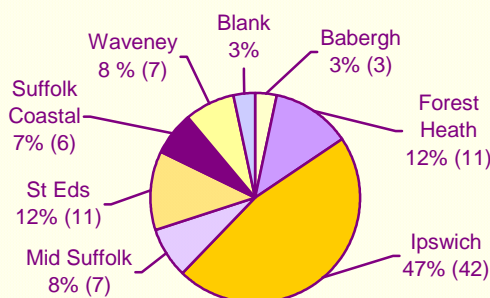

## RACIAL HARASSMENT (42 incidents took place in Ipswich during Q1 2007/08)

Type of racist incident in Ipswich April 2007 - June 2007

Percentage of racist incidents in Suffolk by CDRP April 2007 - June 2007

Almost two thirds of the incidents in Ipswich were of harassment.

(based on 90 incidents – including 3 locations not known)

\* **Non-Crime** - These are hate incidents reported to the police that do not amount to a criminal offence. Source: Suffolk Constabulary