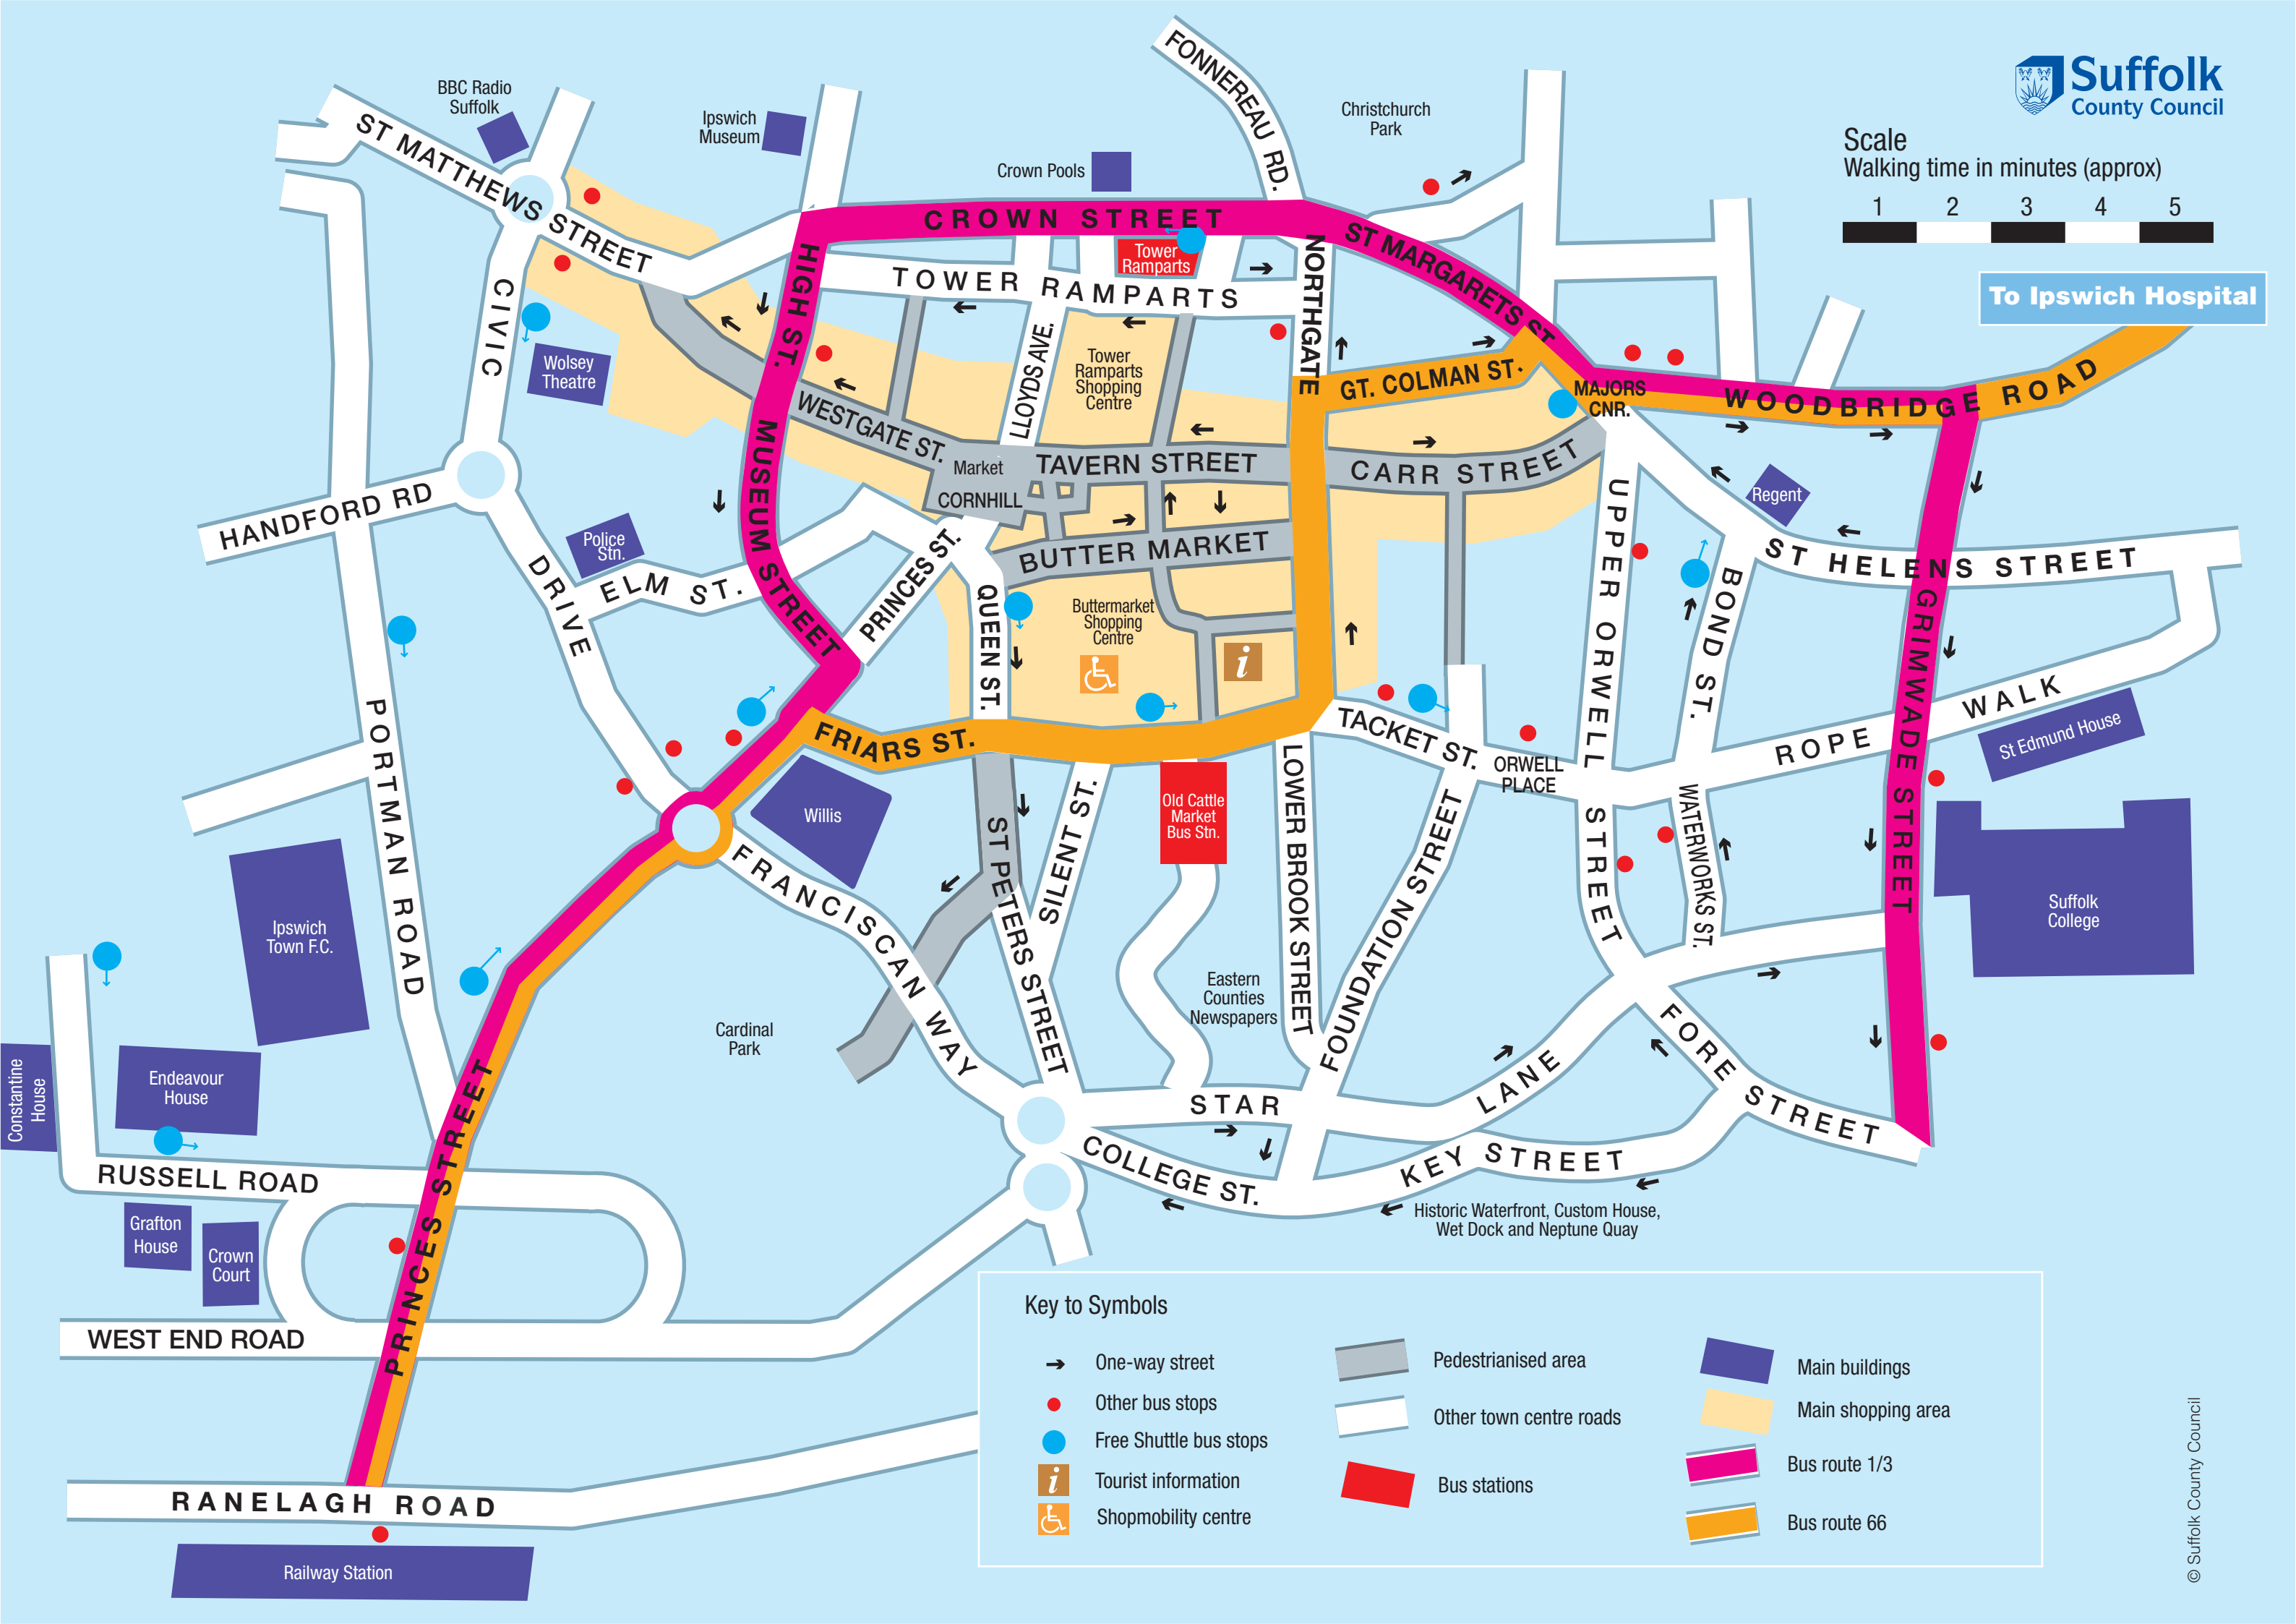

Scale  
Walking time in minutes (approx)

To Ipswich Hospital

**Key to Symbols**

→	One-way street	▬ (grey)	Pedestrianised area	▬ (dark blue)	Main buildings
● (red)	Other bus stops	▬ (white)	Other town centre roads	▬ (yellow)	Main shopping area
● (blue)	Free Shuttle bus stops	▬ (red)	Bus stations	▬ (pink)	Bus route 1/3
ⓘ	Tourist information	▬ (orange)	Bus route 66		
♿	Shopmobility centre				