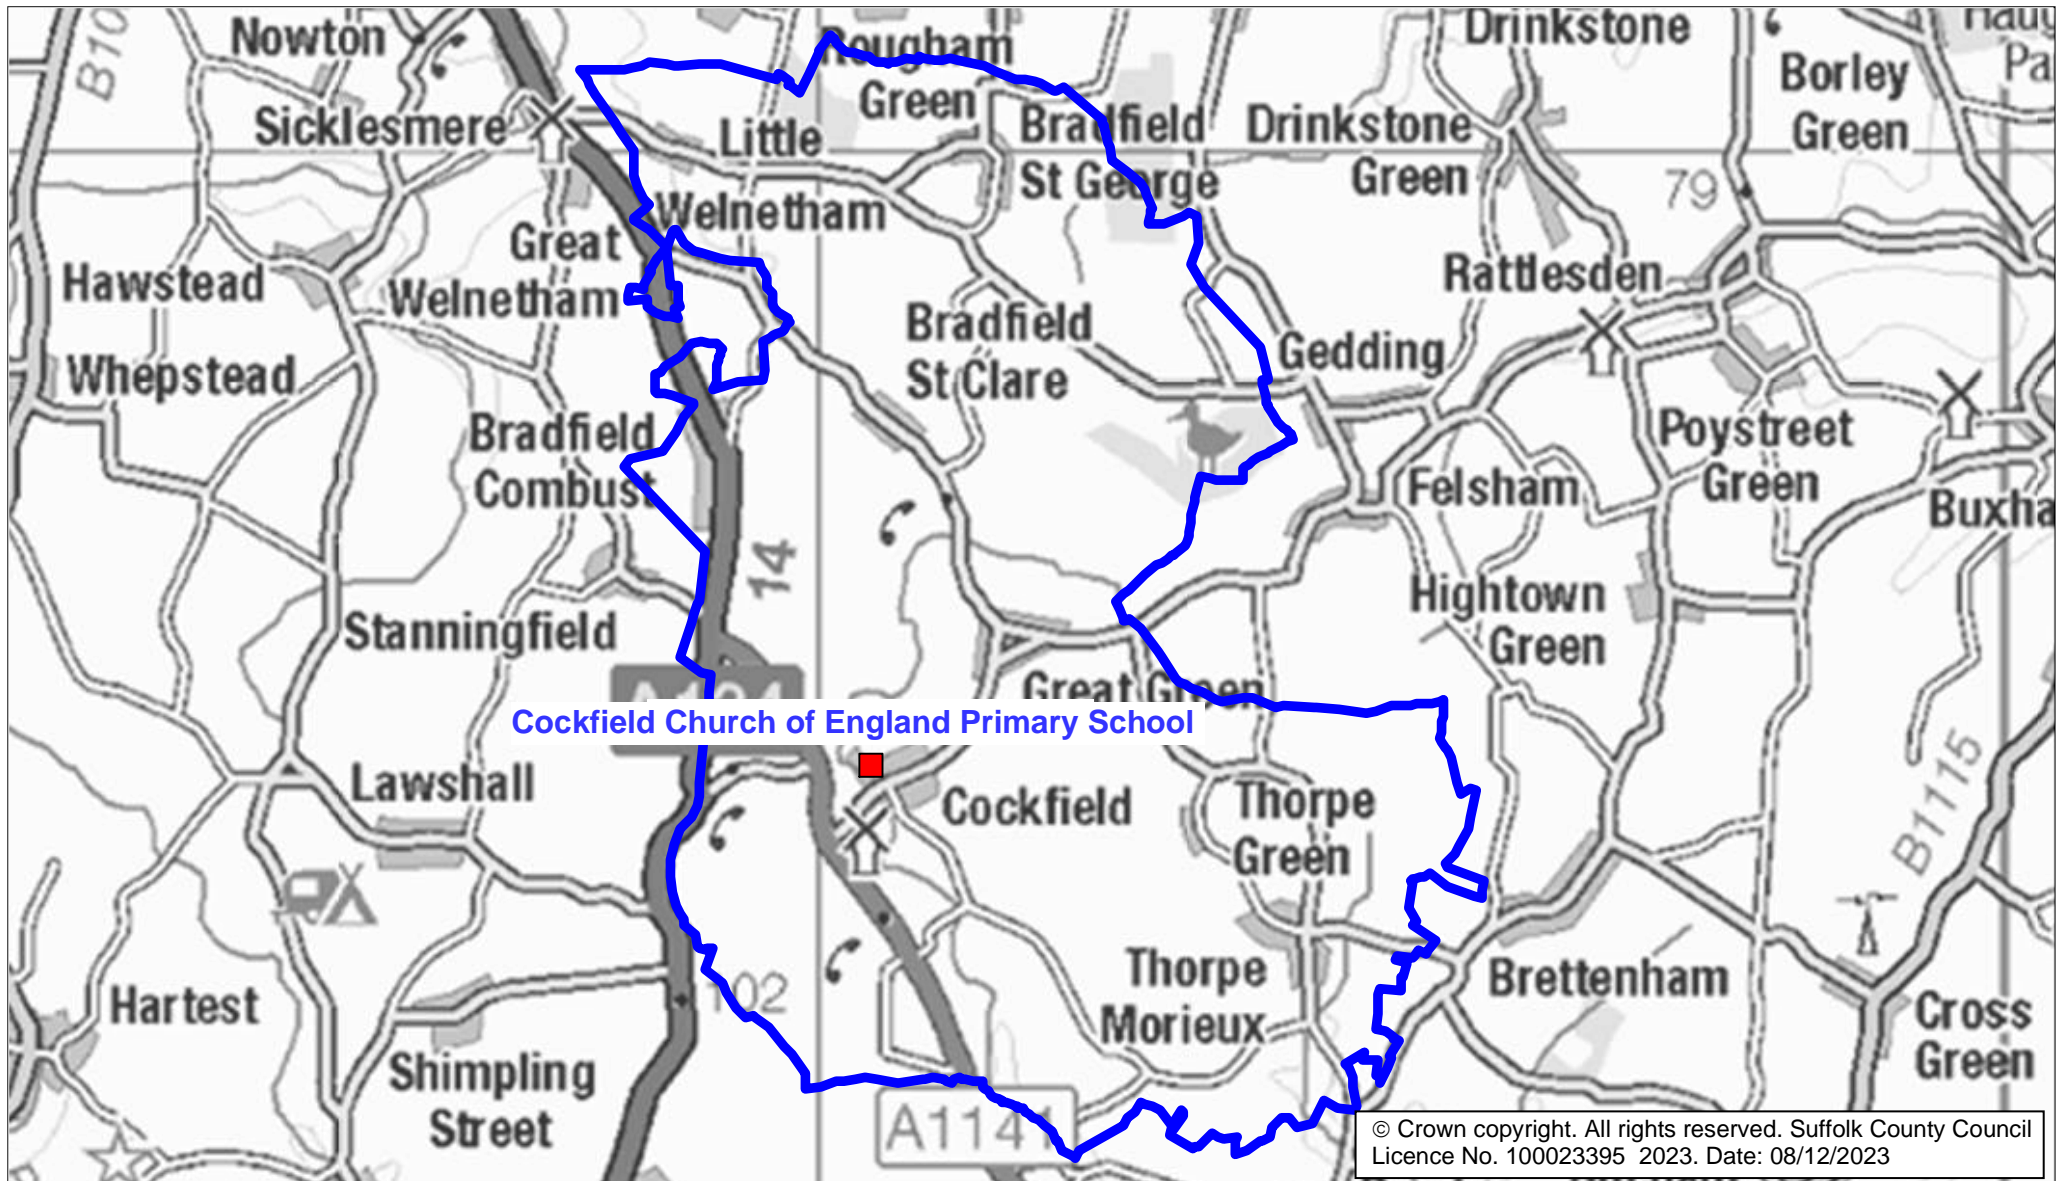

Cockfield Church of England Primary School Catchment Area

We will only provide SCC funded school travel to your child's catchment area school when it is the nearest suitable school to their home that would have had a place available for them and they meet the distance criteria. Further information can be found at www.suffolk.gov.uk/admissions.

© Crown copyright. All rights reserved. Suffolk County Council
Licence No. 100023395 2023. Date: 08/12/2023

Please note: The boundary shown on this map is intended to give an approximate indication of the catchment area and is correct at the time of printing. It should not be taken to have definitive administrative or legal significance. Note that parts of some catchment areas may be shared with another school. For up-to-date information on a particular address, please contact the Admissions Team on 0345 600 0981.