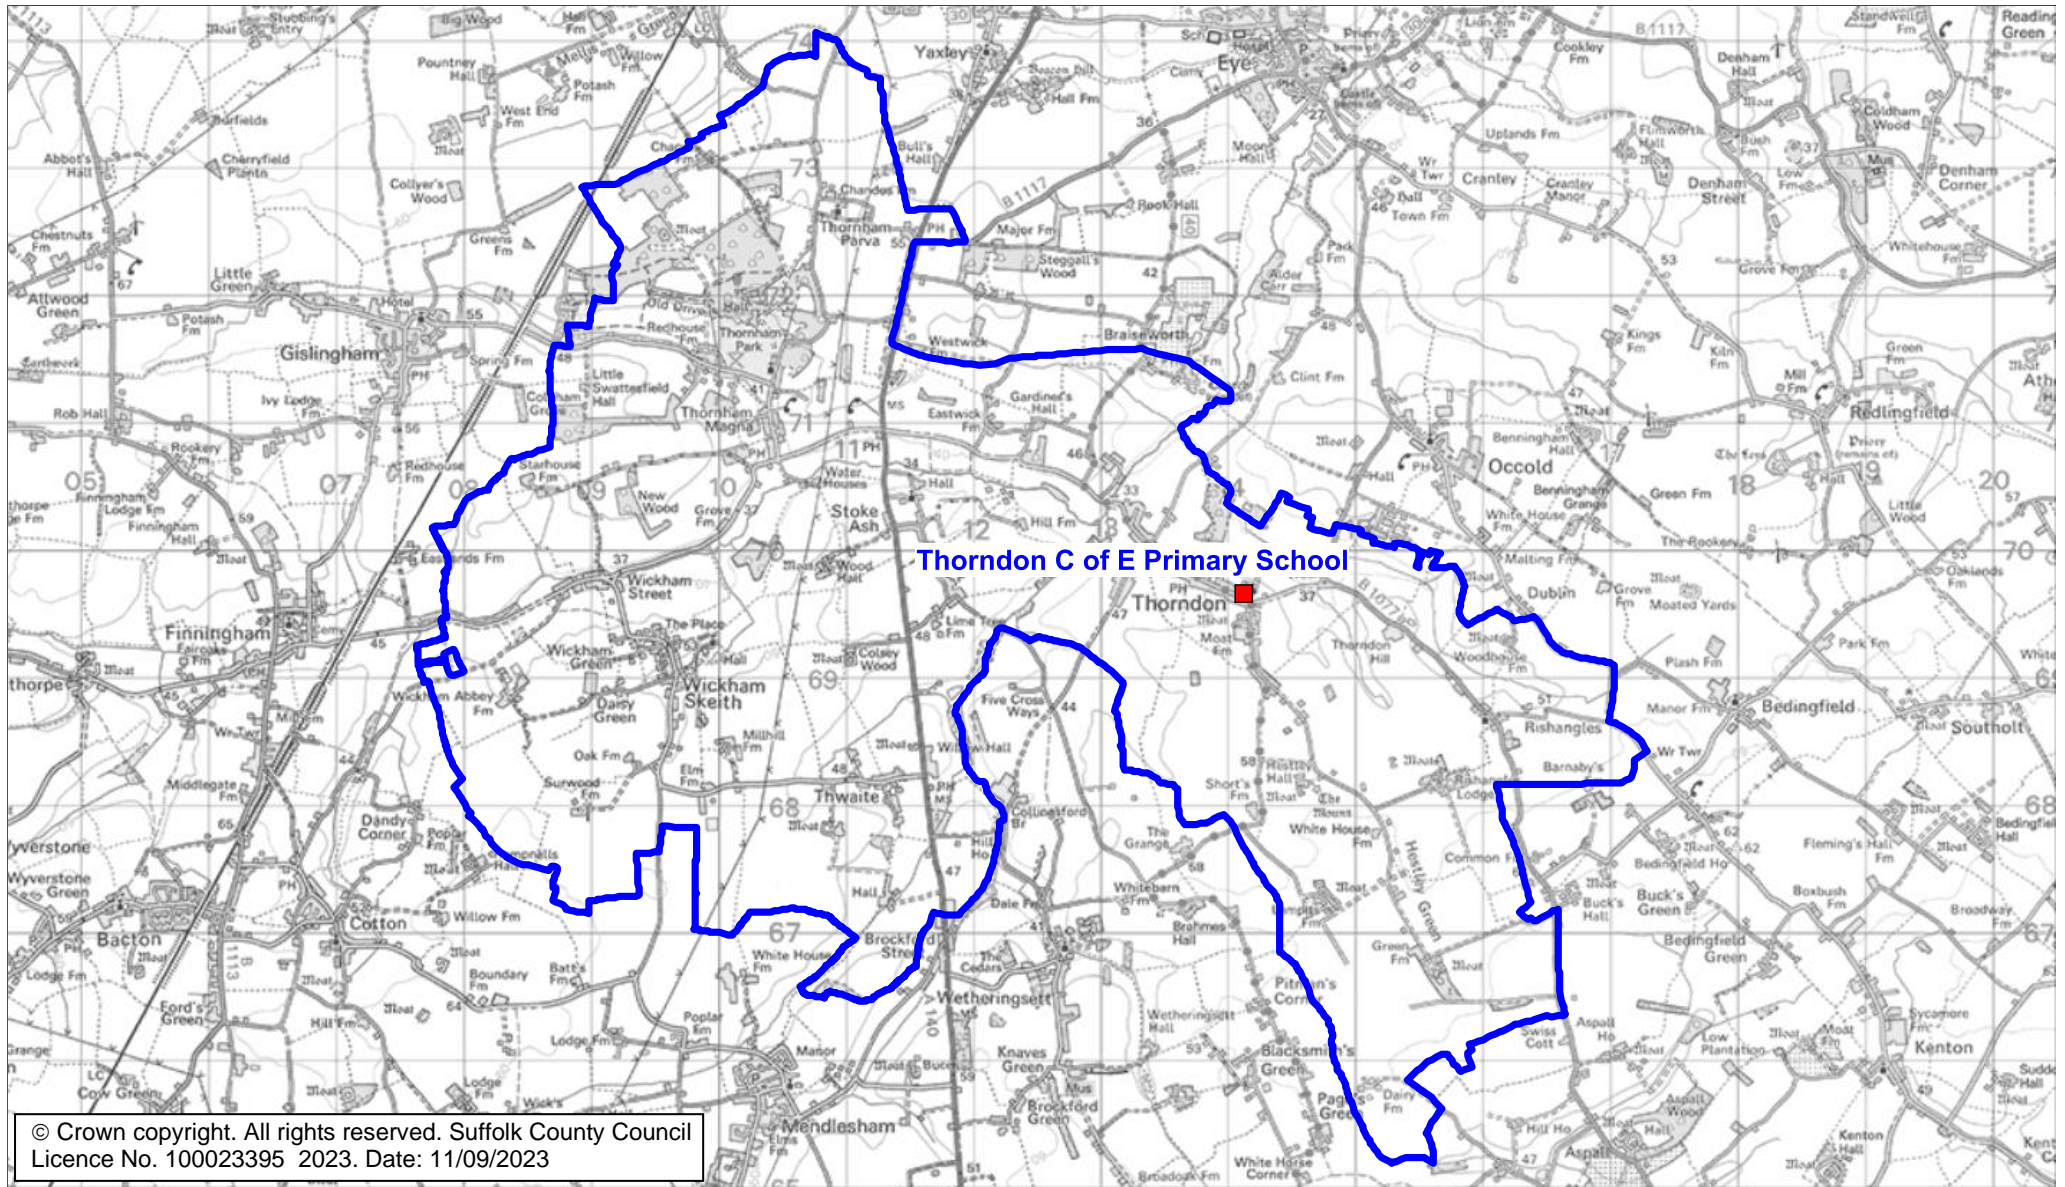

© Crown copyright. All rights reserved. Suffolk County Council
Licence No. 100023395 2023. Date: 11/09/2023

Please note: The boundary shown on this map is intended to give an approximate indication of the catchment area and is correct at the time of printing. It should not be taken to have definitive administrative or legal significance. Note that parts of some catchment areas may be shared with another school. For up-to-date information on a particular address, please contact the Admissions Team on 0345 600 0981.