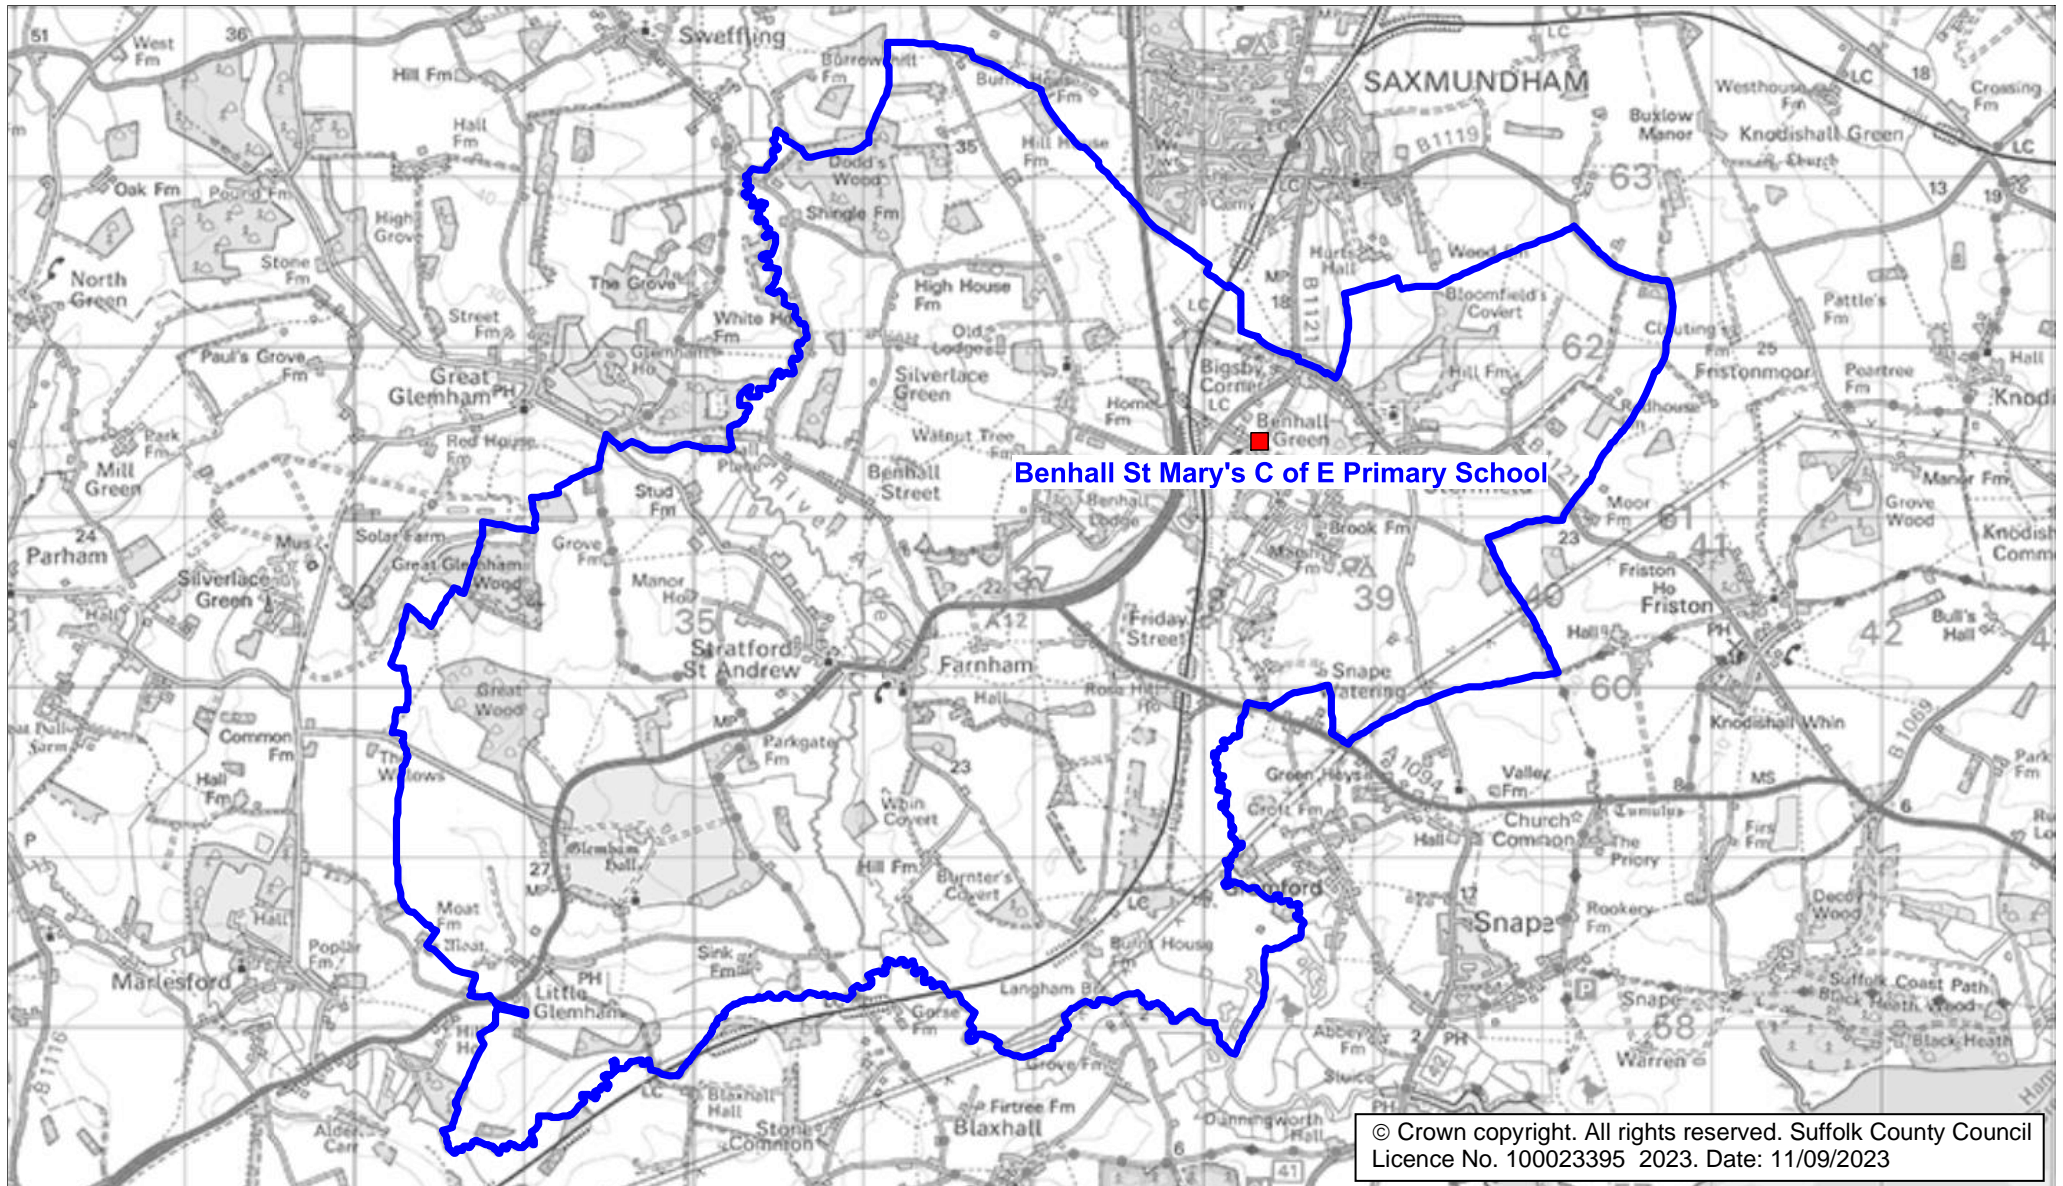

## Benhall St Mary's Church of England Primary School Catchment Area

We will only provide SCC funded school travel to your child's catchment area school when it is the nearest suitable school to their home that would have had a place available for them and they meet the distance criteria. Further information can be found at [www.suffolk.gov.uk/admissions](http://www.suffolk.gov.uk/admissions).

**Please note:** The boundary shown on this map is intended to give an approximate indication of the catchment area and is correct at the time of printing. It should not be taken to have definitive administrative or legal significance. Note that parts of some catchment areas may be shared with another school. For up-to-date information on a particular address, please contact the Admissions Team on 0345 600 0981.