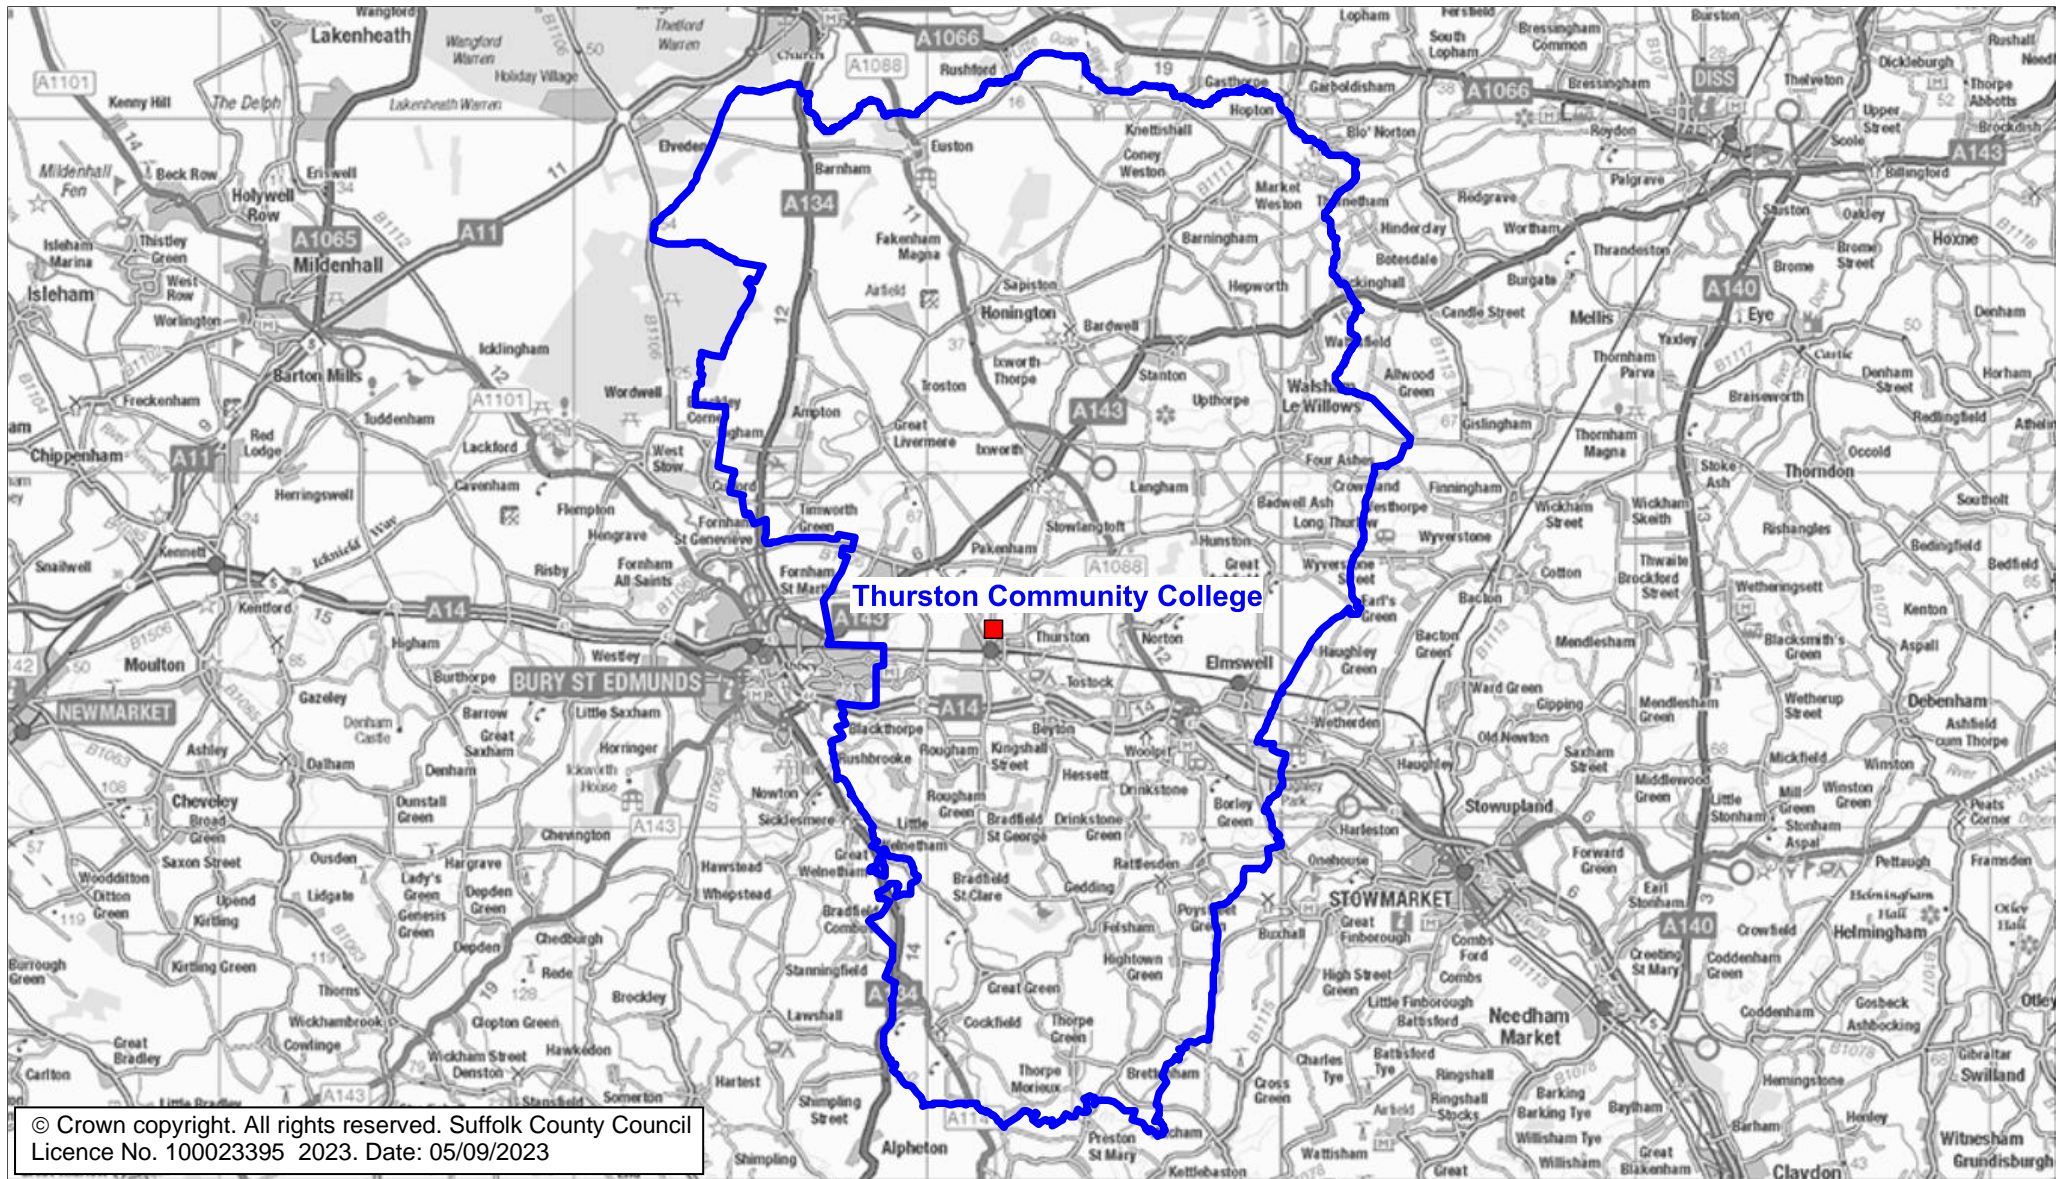

Thurston Community College Catchment Area

We will only provide SCC funded school travel to your child's catchment area school when it is the nearest suitable school to their home that would have had a place available for them and they meet the distance criteria. Further information can be found at www.suffolk.gov.uk/admissions.

© Crown copyright. All rights reserved. Suffolk County Council
Licence No. 100023395 2023. Date: 05/09/2023

Please note: The boundary shown on this map is intended to give an approximate indication of the catchment area and is correct at the time of printing. It should not be taken to have definitive administrative or legal significance. Note that parts of some catchment areas may be shared with another school. For up-to-date information on a particular address, please contact the Admissions Team on 0345 600 0981.