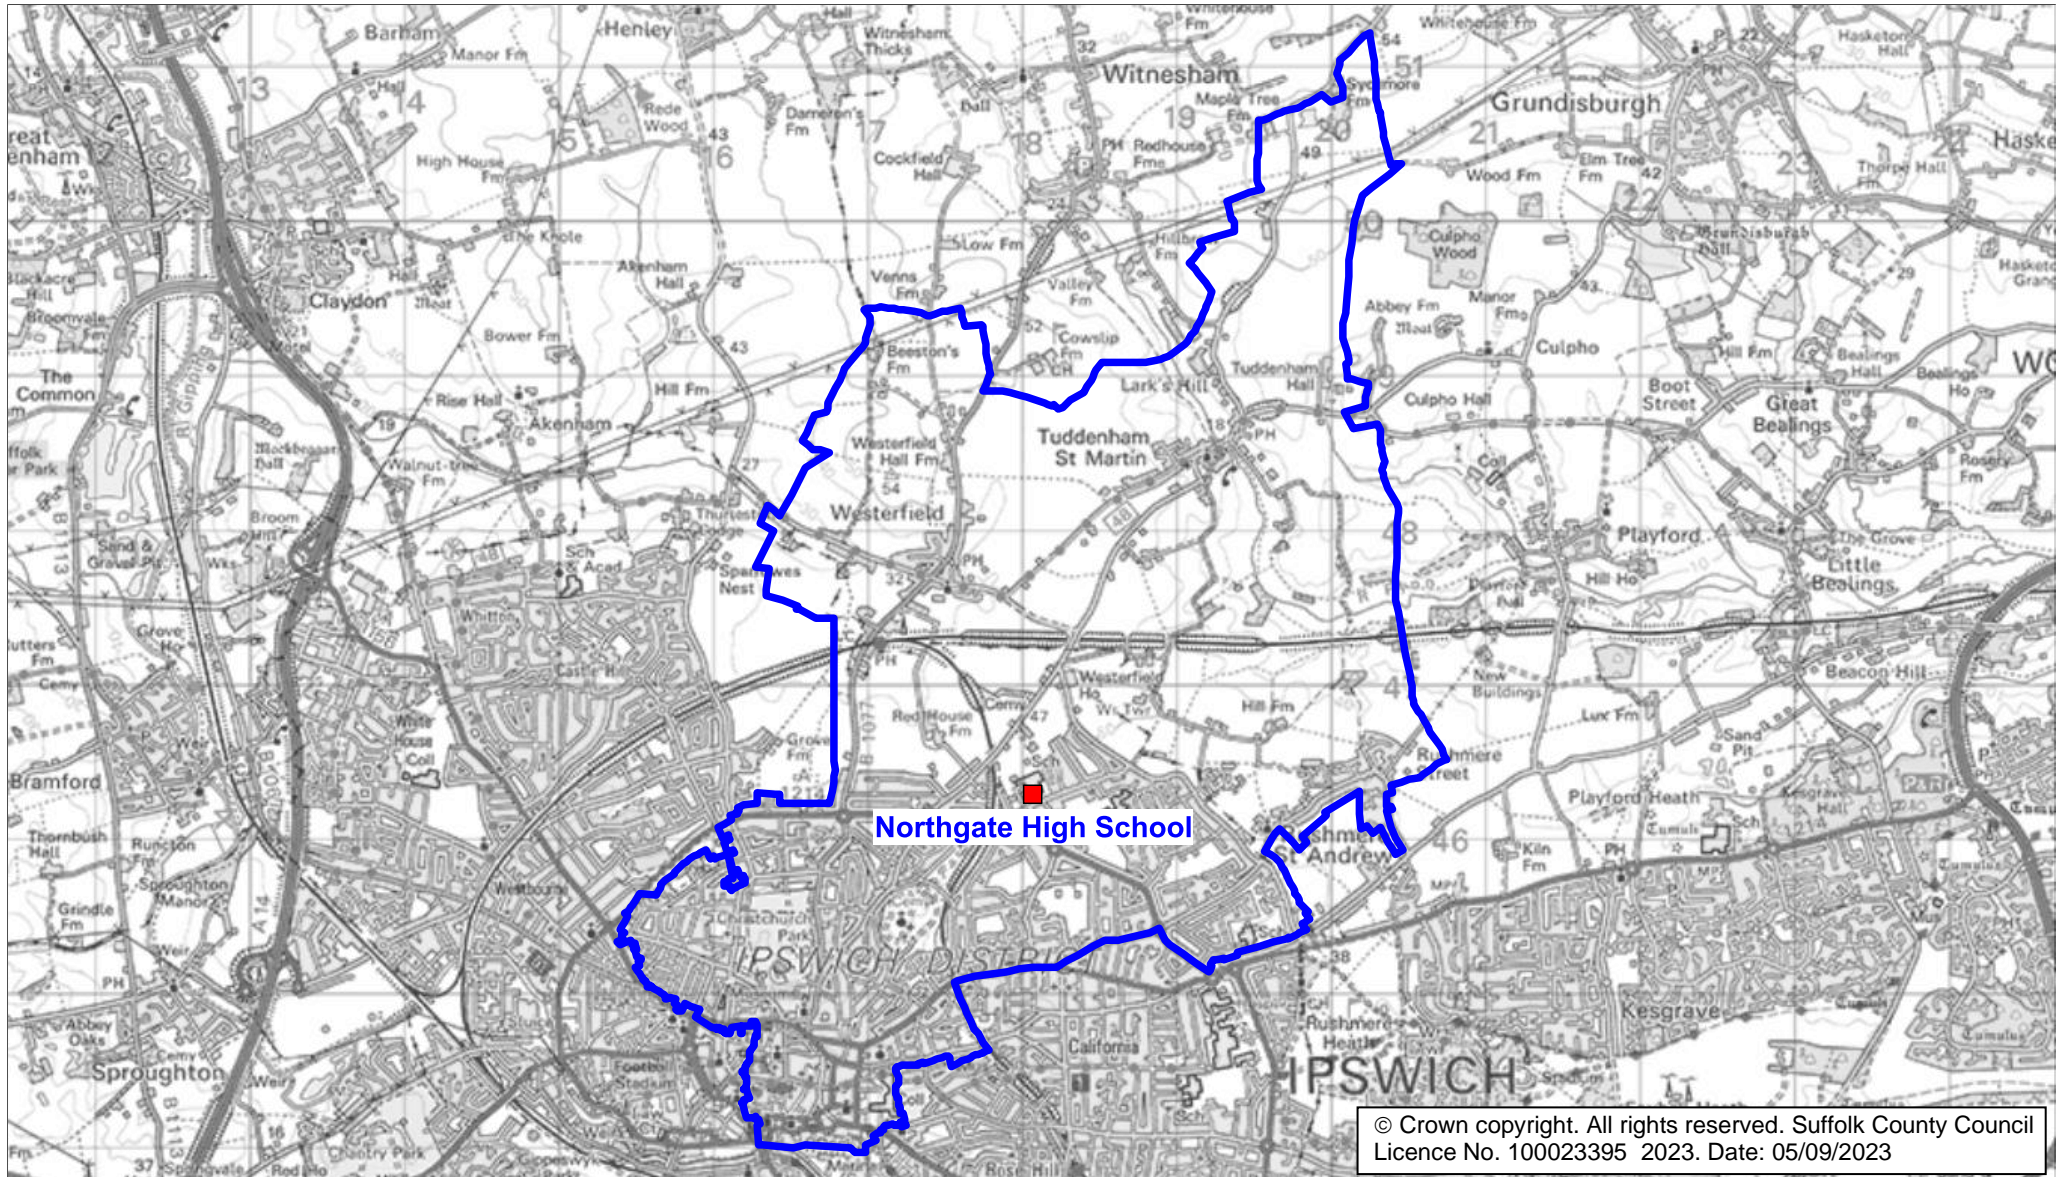

Northgate High School Catchment Area

We will only provide SCC funded school travel to your child's catchment area school when it is the nearest suitable school to their home that would have had a place available for them and they meet the distance criteria. Further information can be found at www.suffolk.gov.uk/admissions.

Please note: The boundary shown on this map is intended to give an approximate indication of the catchment area and is correct at the time of printing. It should not be taken to have definitive administrative or legal significance. Note that parts of some catchment areas may be shared with another school. For up-to-date information on a particular address, please contact the Admissions Team on 0345 600 0981.