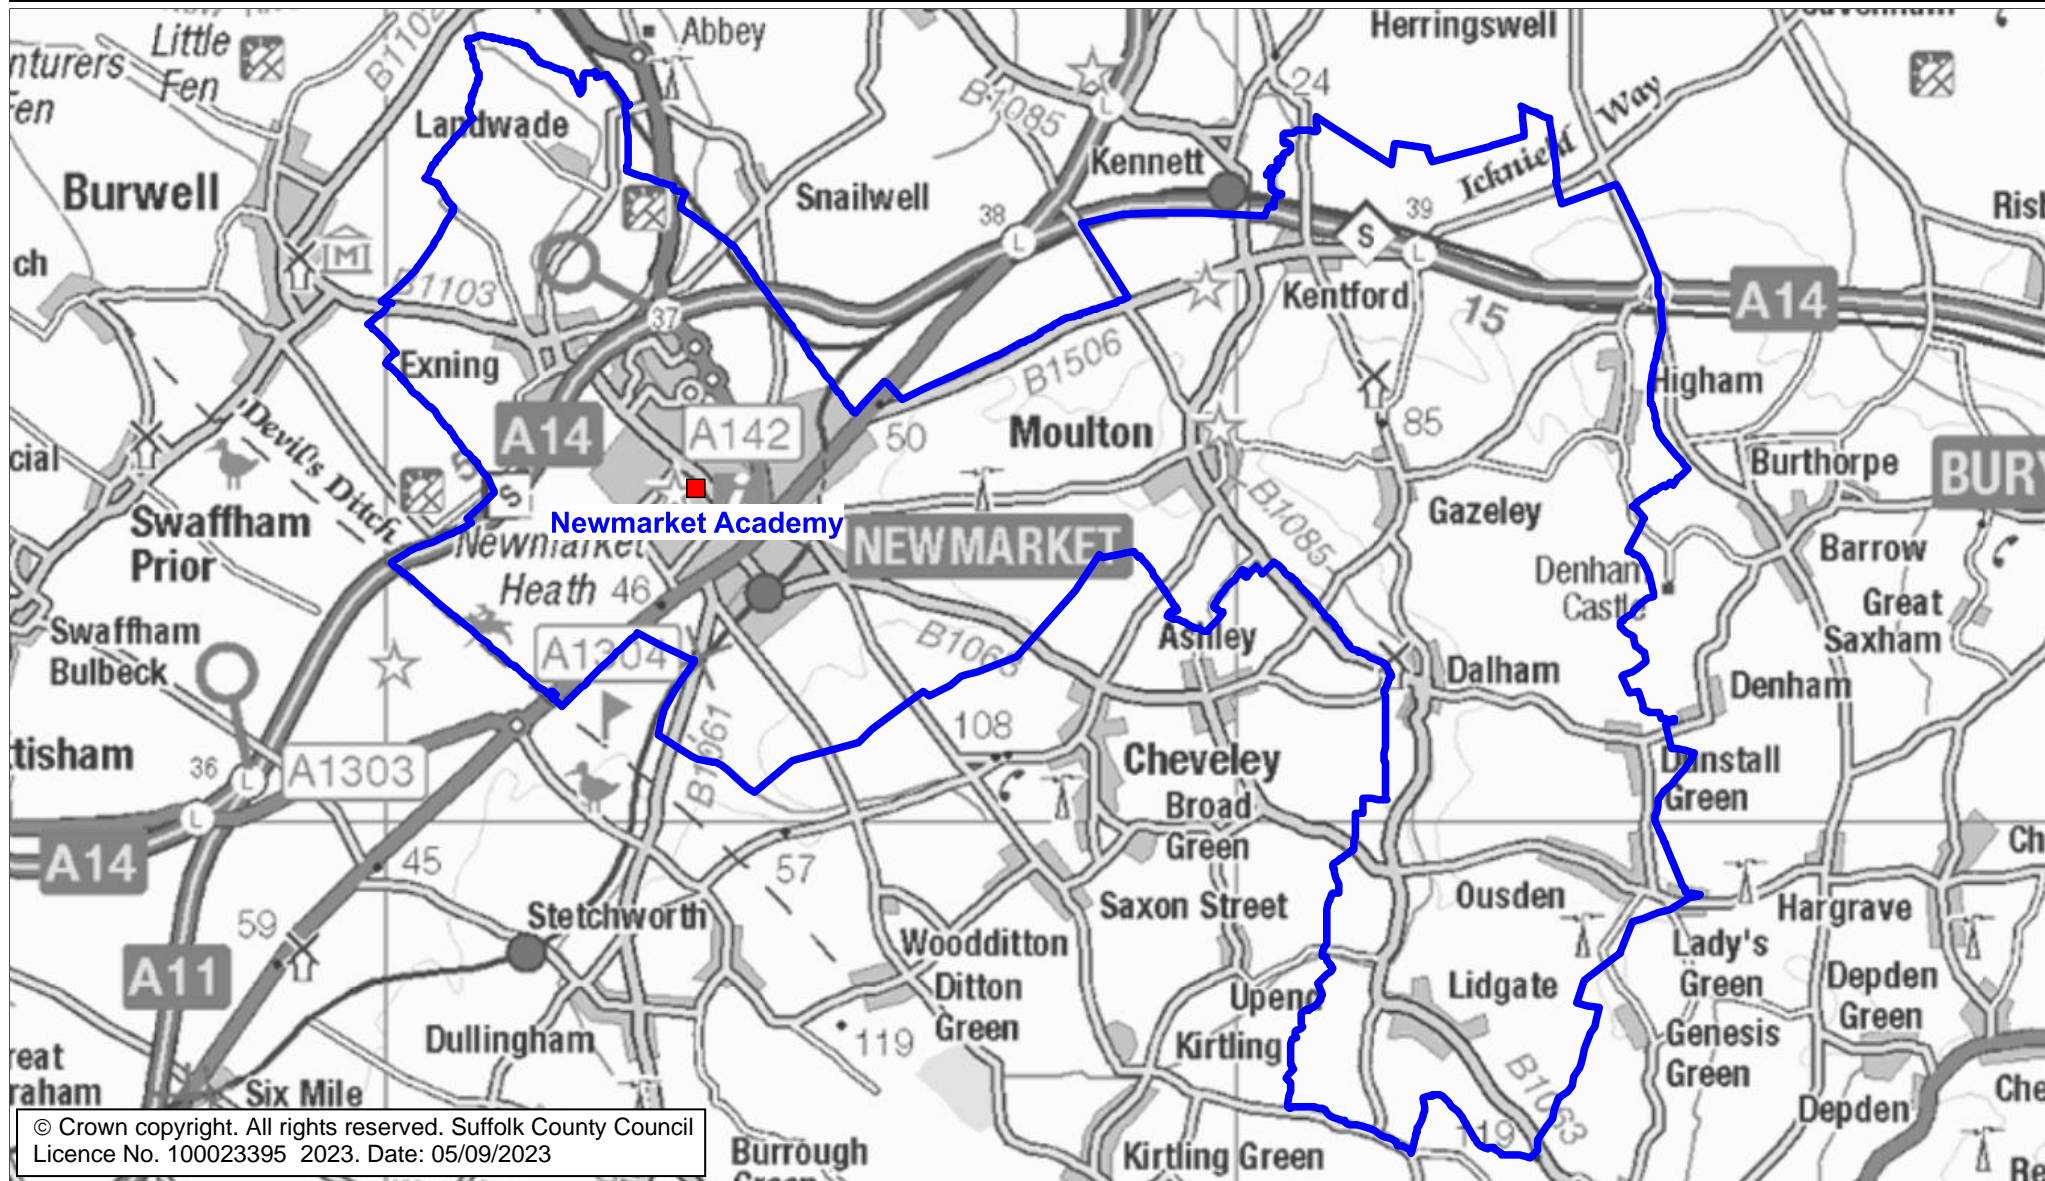

Newmarket Academy Catchment Area

We will only provide SCC funded school travel to your child's catchment area school when it is the nearest suitable school to their home that would have had a place available for them and they meet the distance criteria. Further information can be found at www.suffolk.gov.uk/admissions.

© Crown copyright. All rights reserved. Suffolk County Council
Licence No. 100023395 2023. Date: 05/09/2023

Please note: The boundary shown on this map is intended to give an approximate indication of the catchment area and is correct at the time of printing. It should not be taken to have definitive administrative or legal significance. Note that parts of some catchment areas may be shared with another school. For up-to-date information on a particular address, please contact the Admissions Team on 0345 600 0981.