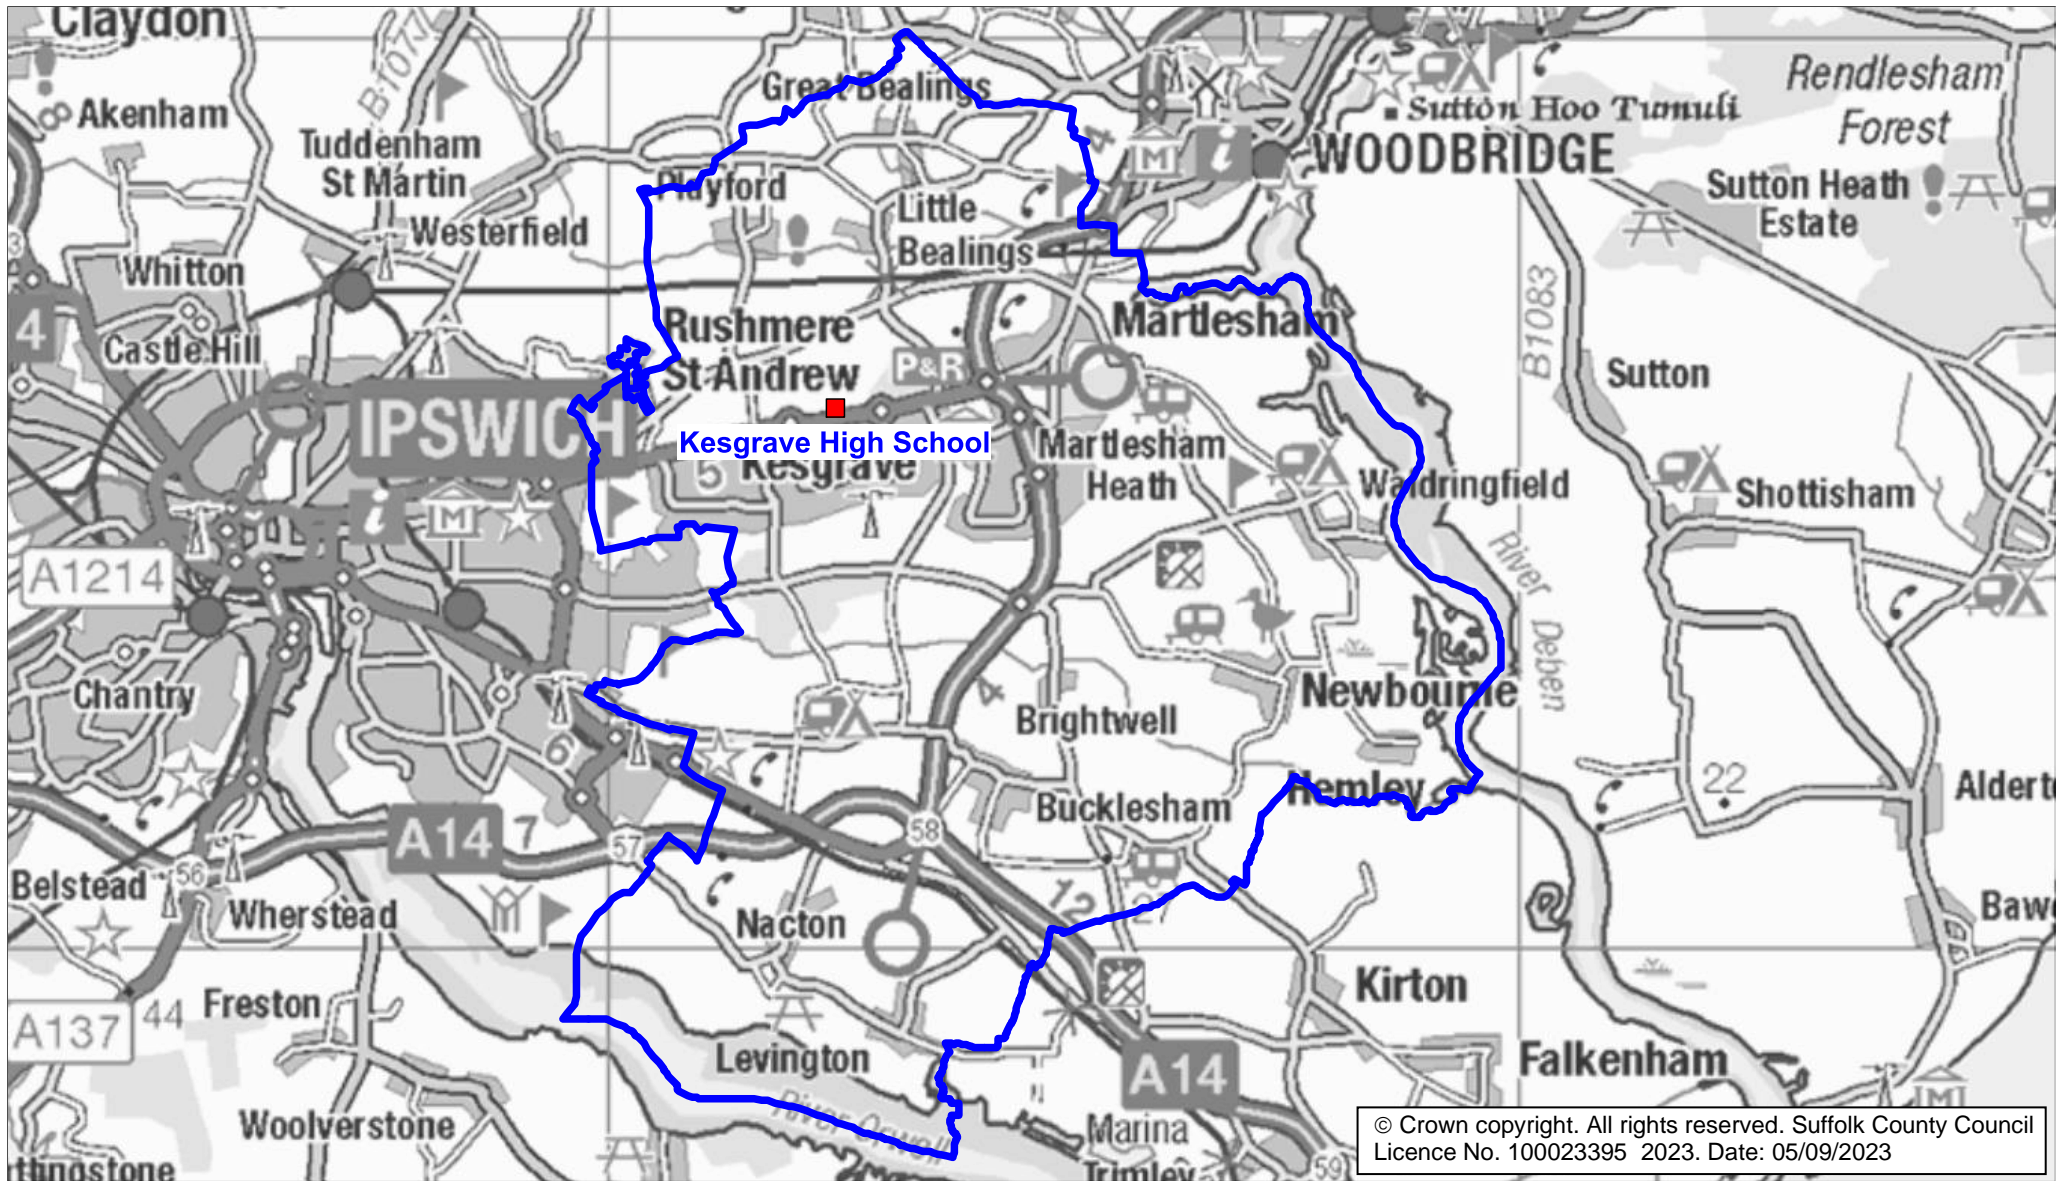

## Kesgrave High School Catchment Area

We will only provide SCC funded school travel to your child's catchment area school when it is the nearest suitable school to their home that would have had a place available for them and they meet the distance criteria. Further information can be found at [www.suffolk.gov.uk/admissions](http://www.suffolk.gov.uk/admissions).

**Please note:** The boundary shown on this map is intended to give an approximate indication of the catchment area and is correct at the time of printing. It should not be taken to have definitive administrative or legal significance. Note that parts of some catchment areas may be shared with another school. For up-to-date information on a particular address, please contact the Admissions Team on 0345 600 0981.