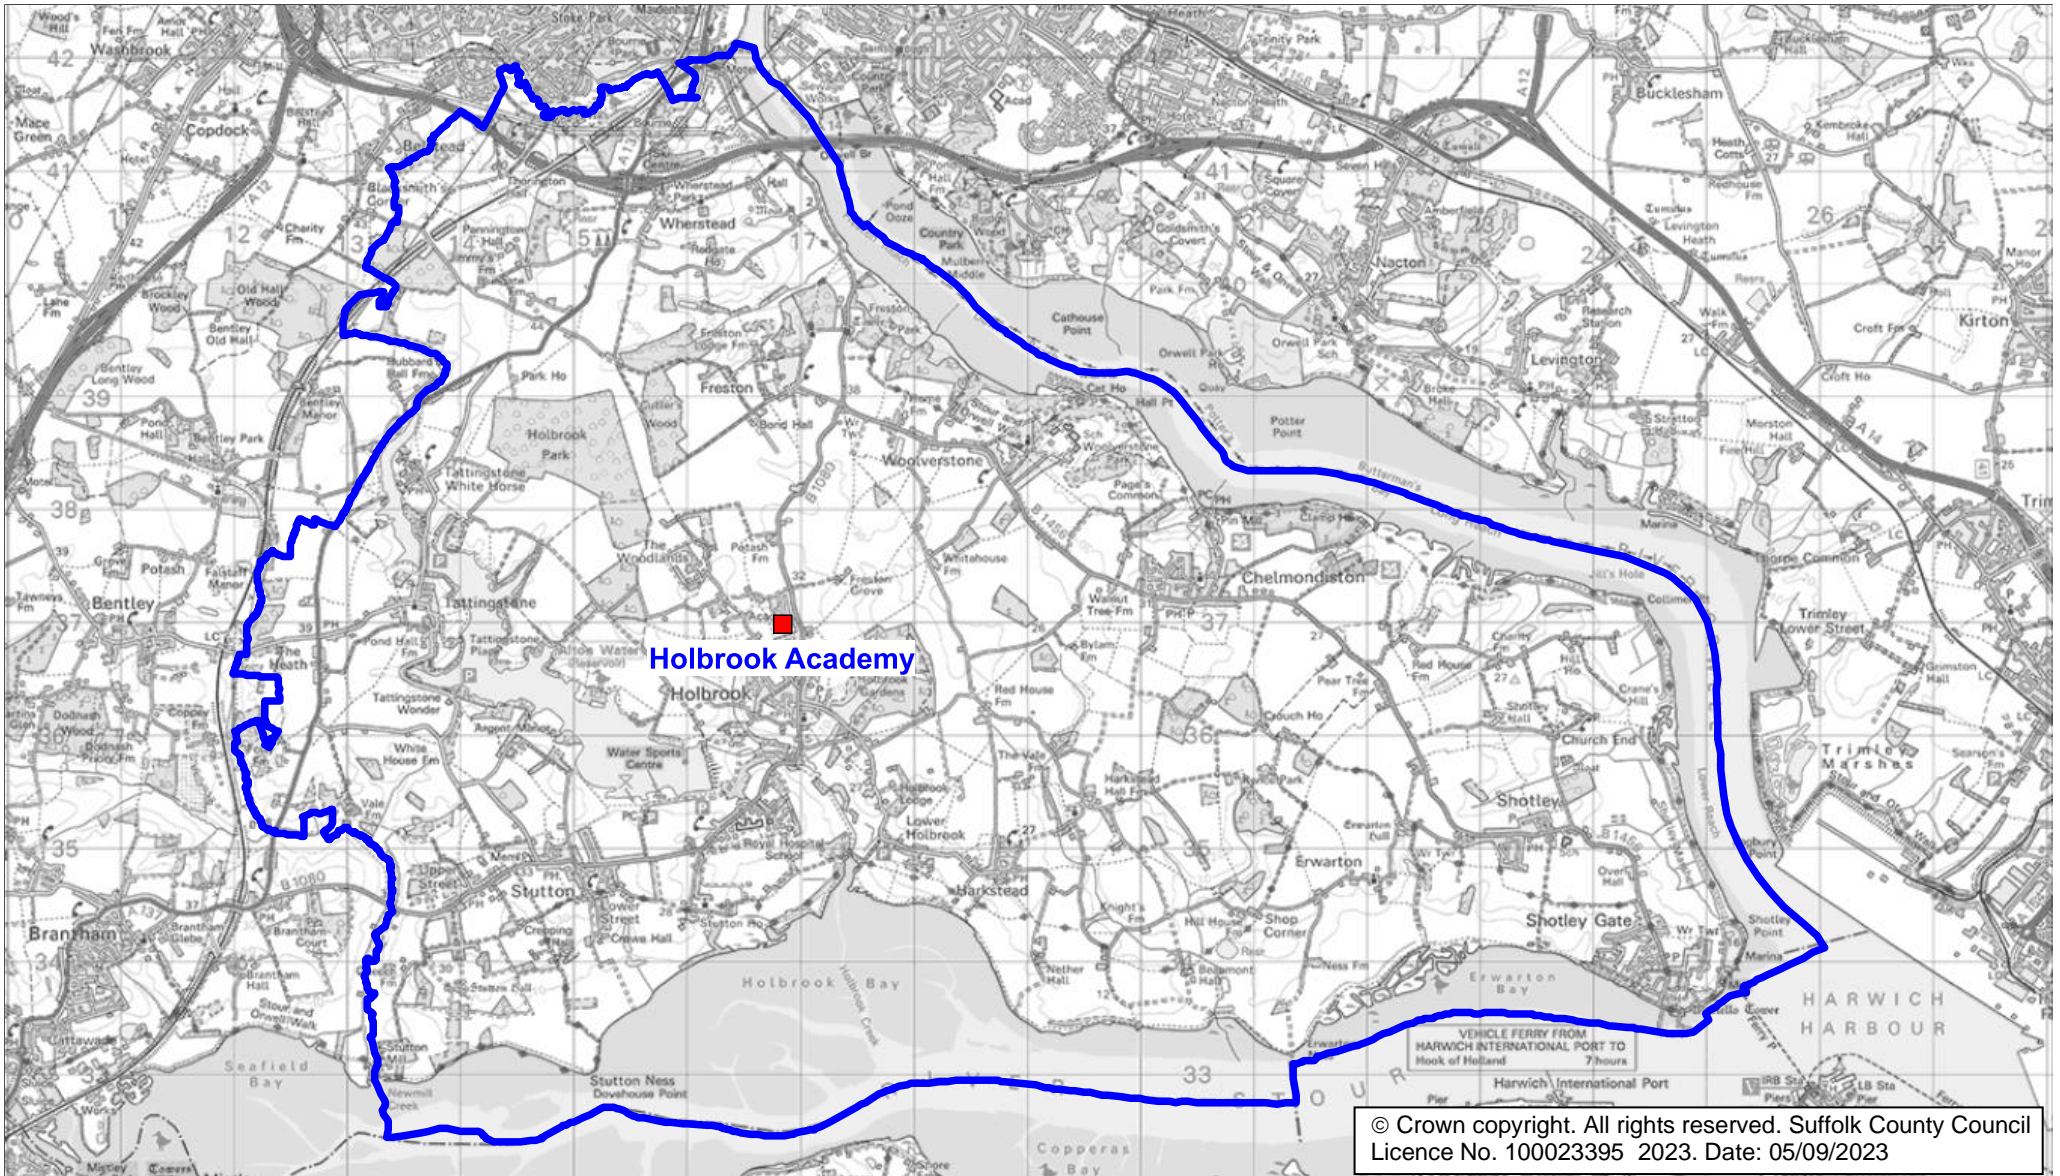

Holbrook Academy Catchment Area

We will only provide SCC funded school travel to your child's catchment area school when it is the nearest suitable school to their home that would have had a place available for them and they meet the distance criteria. Further information can be found at www.suffolk.gov.uk/admissions.

Please note: The boundary shown on this map is intended to give an approximate indication of the catchment area and is correct at the time of printing. It should not be taken to have definitive administrative or legal significance. Note that parts of some catchment areas may be shared with another school. For up-to-date information on a particular address, please contact the Admissions Team on 0345 600 0981.