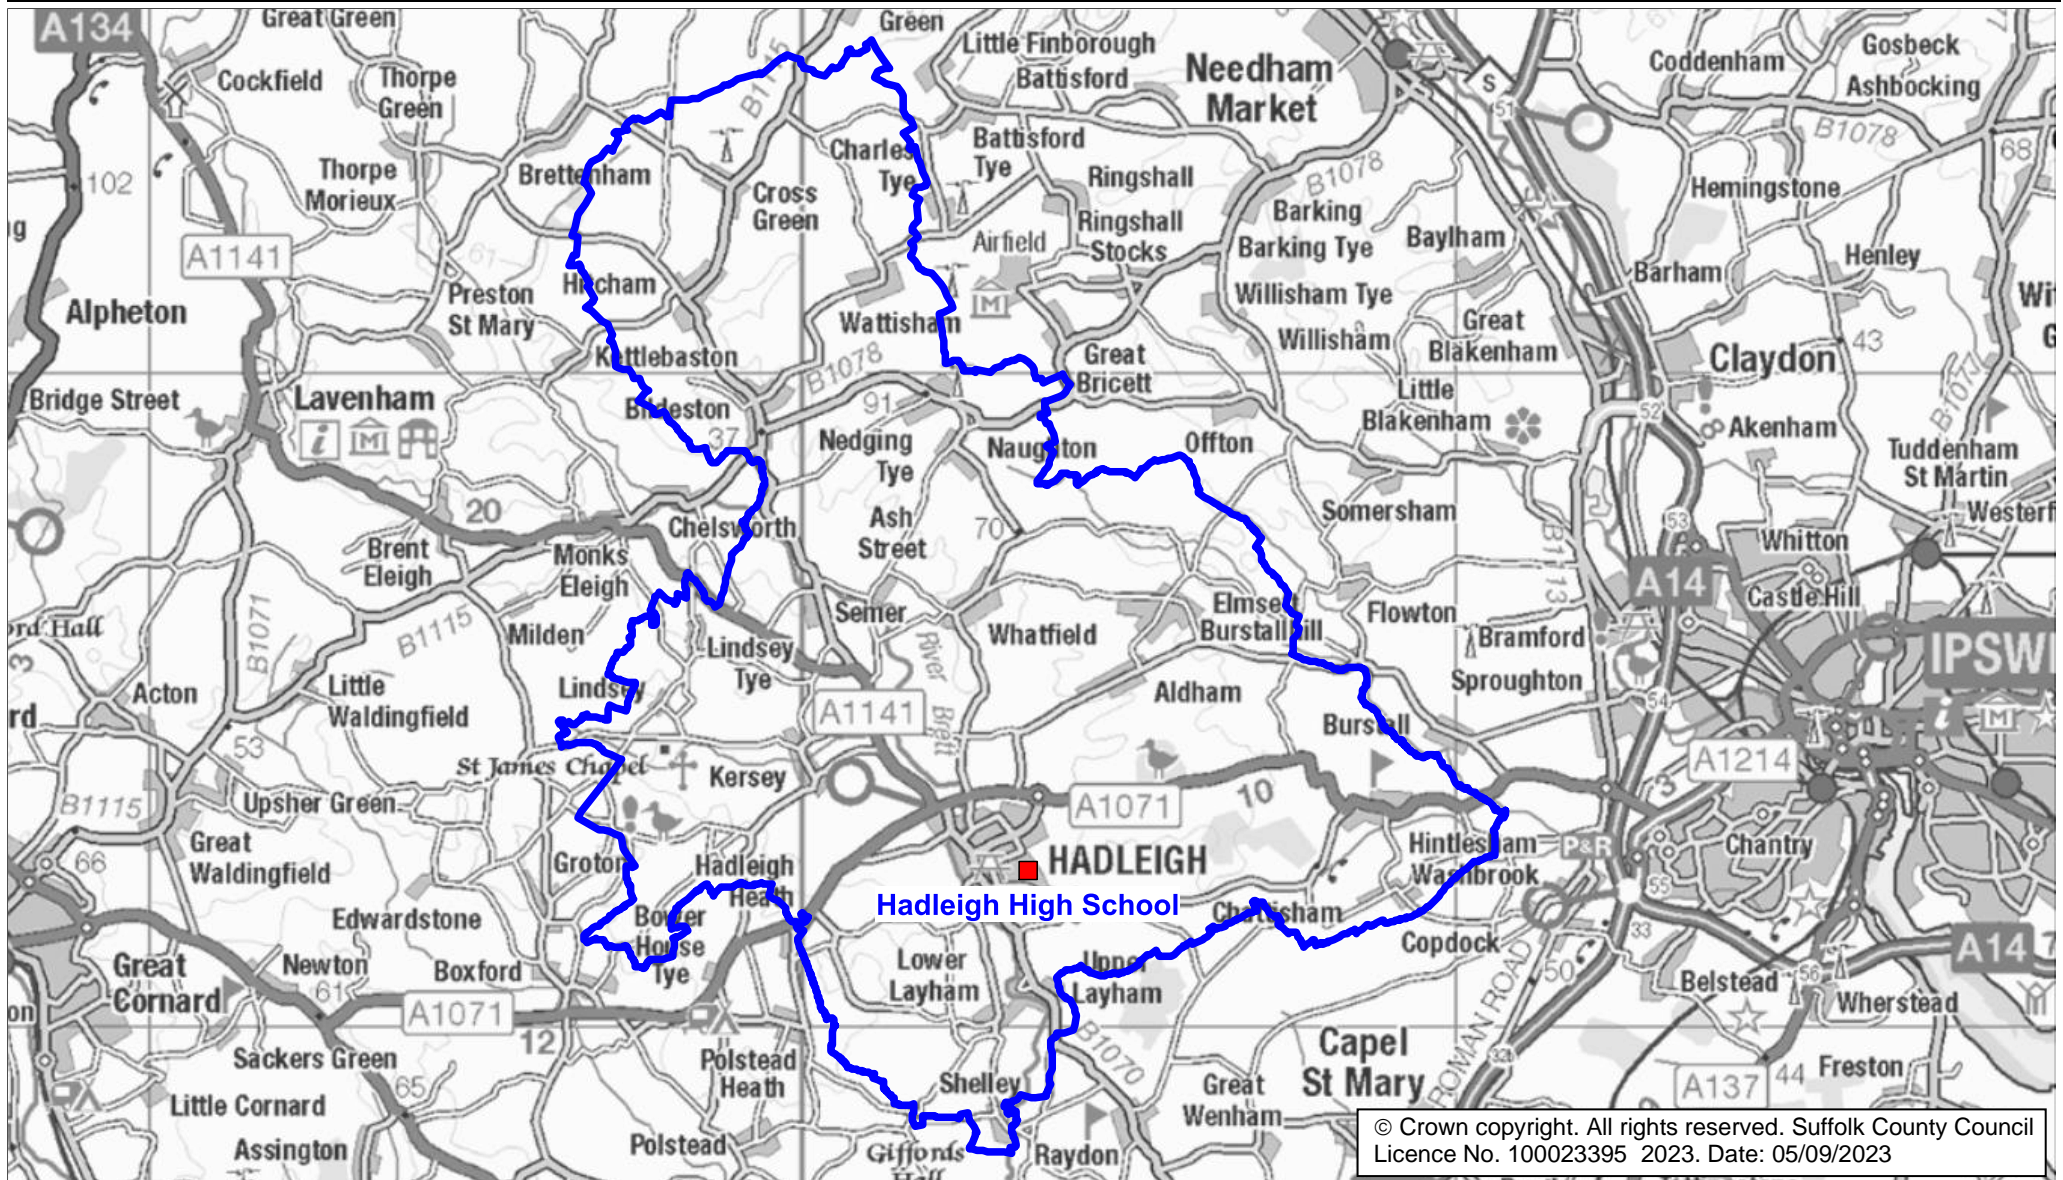

Hadleigh High School Catchment Area

We will only provide SCC funded school travel to your child's catchment area school when it is the nearest suitable school to their home that would have had a place available for them and they meet the distance criteria. Further information can be found at www.suffolk.gov.uk/admissions.

Please note: The boundary shown on this map is intended to give an approximate indication of the catchment area and is correct at the time of printing. It should not be taken to have definitive administrative or legal significance. Note that parts of some catchment areas may be shared with another school. For up-to-date information on a particular address, please contact the Admissions Team on 0345 600 0981.