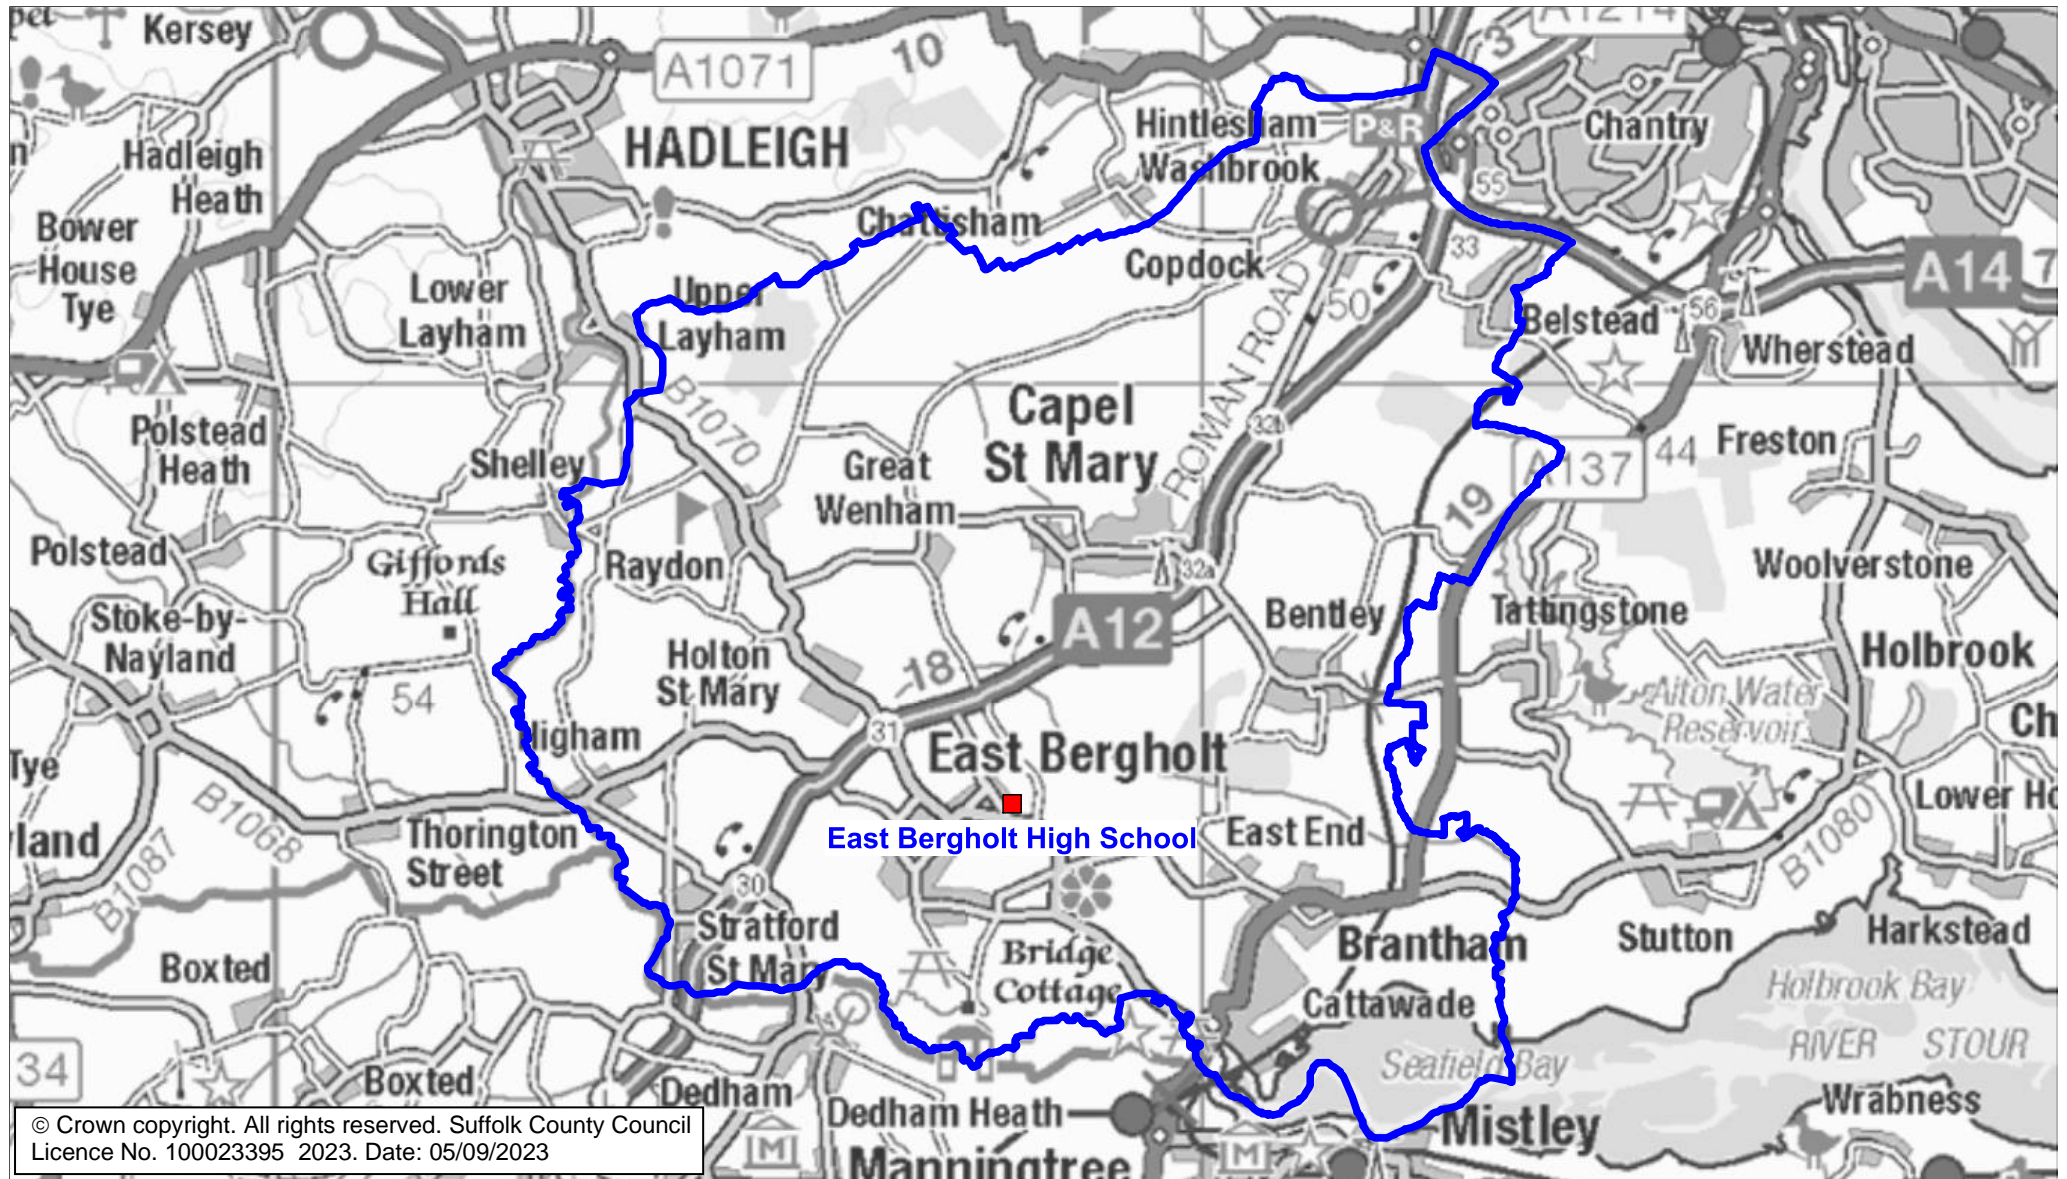

## East Bergholt High School Catchment Area

We will only provide SCC funded school travel to your child's catchment area school when it is the nearest suitable school to their home that would have had a place available for them and they meet the distance criteria. Further information can be found at [www.suffolk.gov.uk/admissions](http://www.suffolk.gov.uk/admissions).

© Crown copyright. All rights reserved. Suffolk County Council  
Licence No. 100023395 2023. Date: 05/09/2023

**Please note:** The boundary shown on this map is intended to give an approximate indication of the catchment area and is correct at the time of printing. It should not be taken to have definitive administrative or legal significance. Note that parts of some catchment areas may be shared with another school. For up-to-date information on a particular address, please contact the Admissions Team on 0345 600 0981.