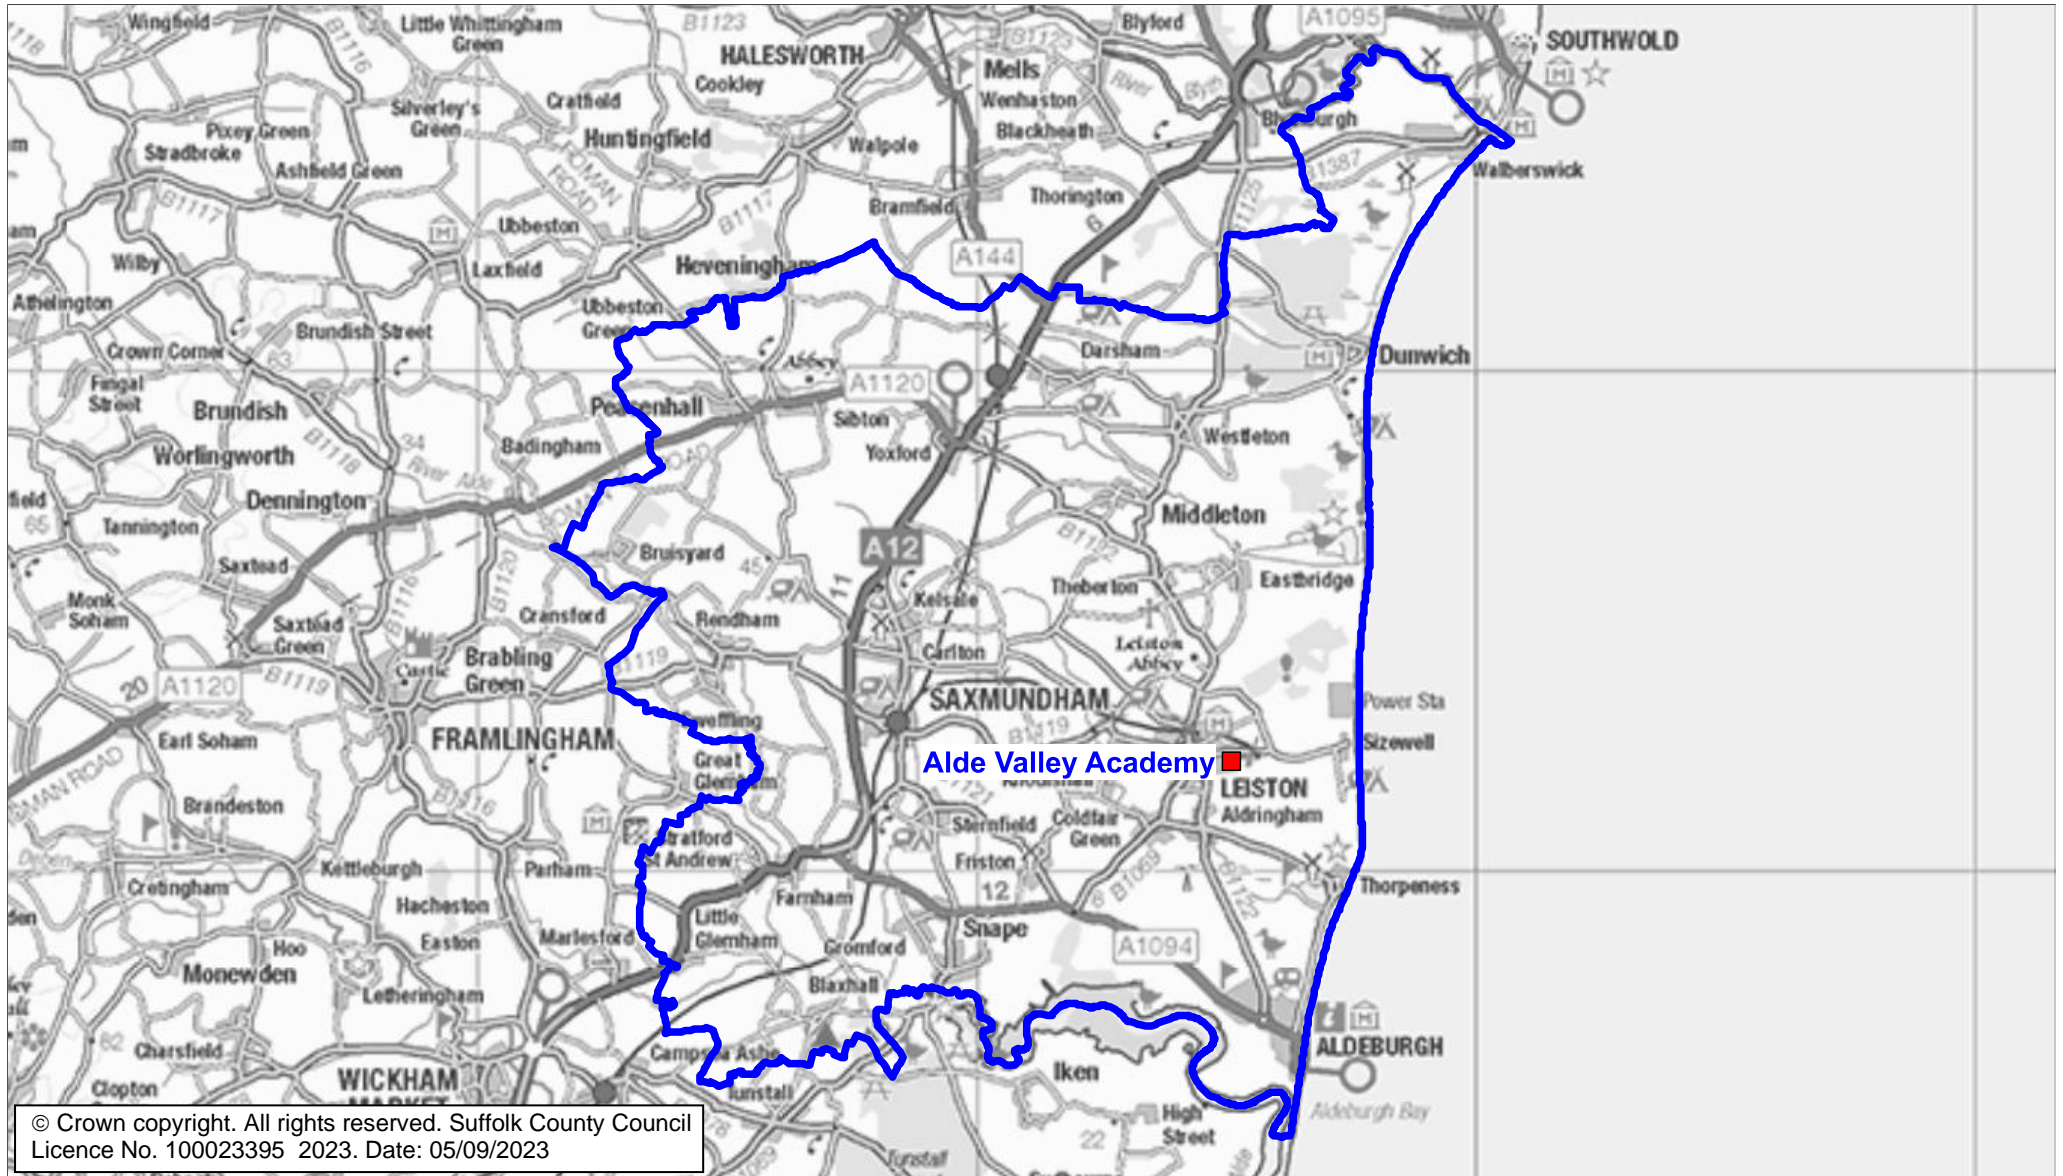

## Alde Valley Academy Catchment Area

We will only provide SCC funded school travel to your child's catchment area school when it is the nearest suitable school to their home that would have had a place available for them and they meet the distance criteria. Further information can be found at [www.suffolk.gov.uk/admissions](http://www.suffolk.gov.uk/admissions).

© Crown copyright. All rights reserved. Suffolk County Council  
Licence No. 100023395 2023. Date: 05/09/2023

**Please note:** The boundary shown on this map is intended to give an approximate indication of the catchment area and is correct at the time of printing. It should not be taken to have definitive administrative or legal significance. Note that parts of some catchment areas may be shared with another school. For up-to-date information on a particular address, please contact the Admissions Team on 0345 600 0981.