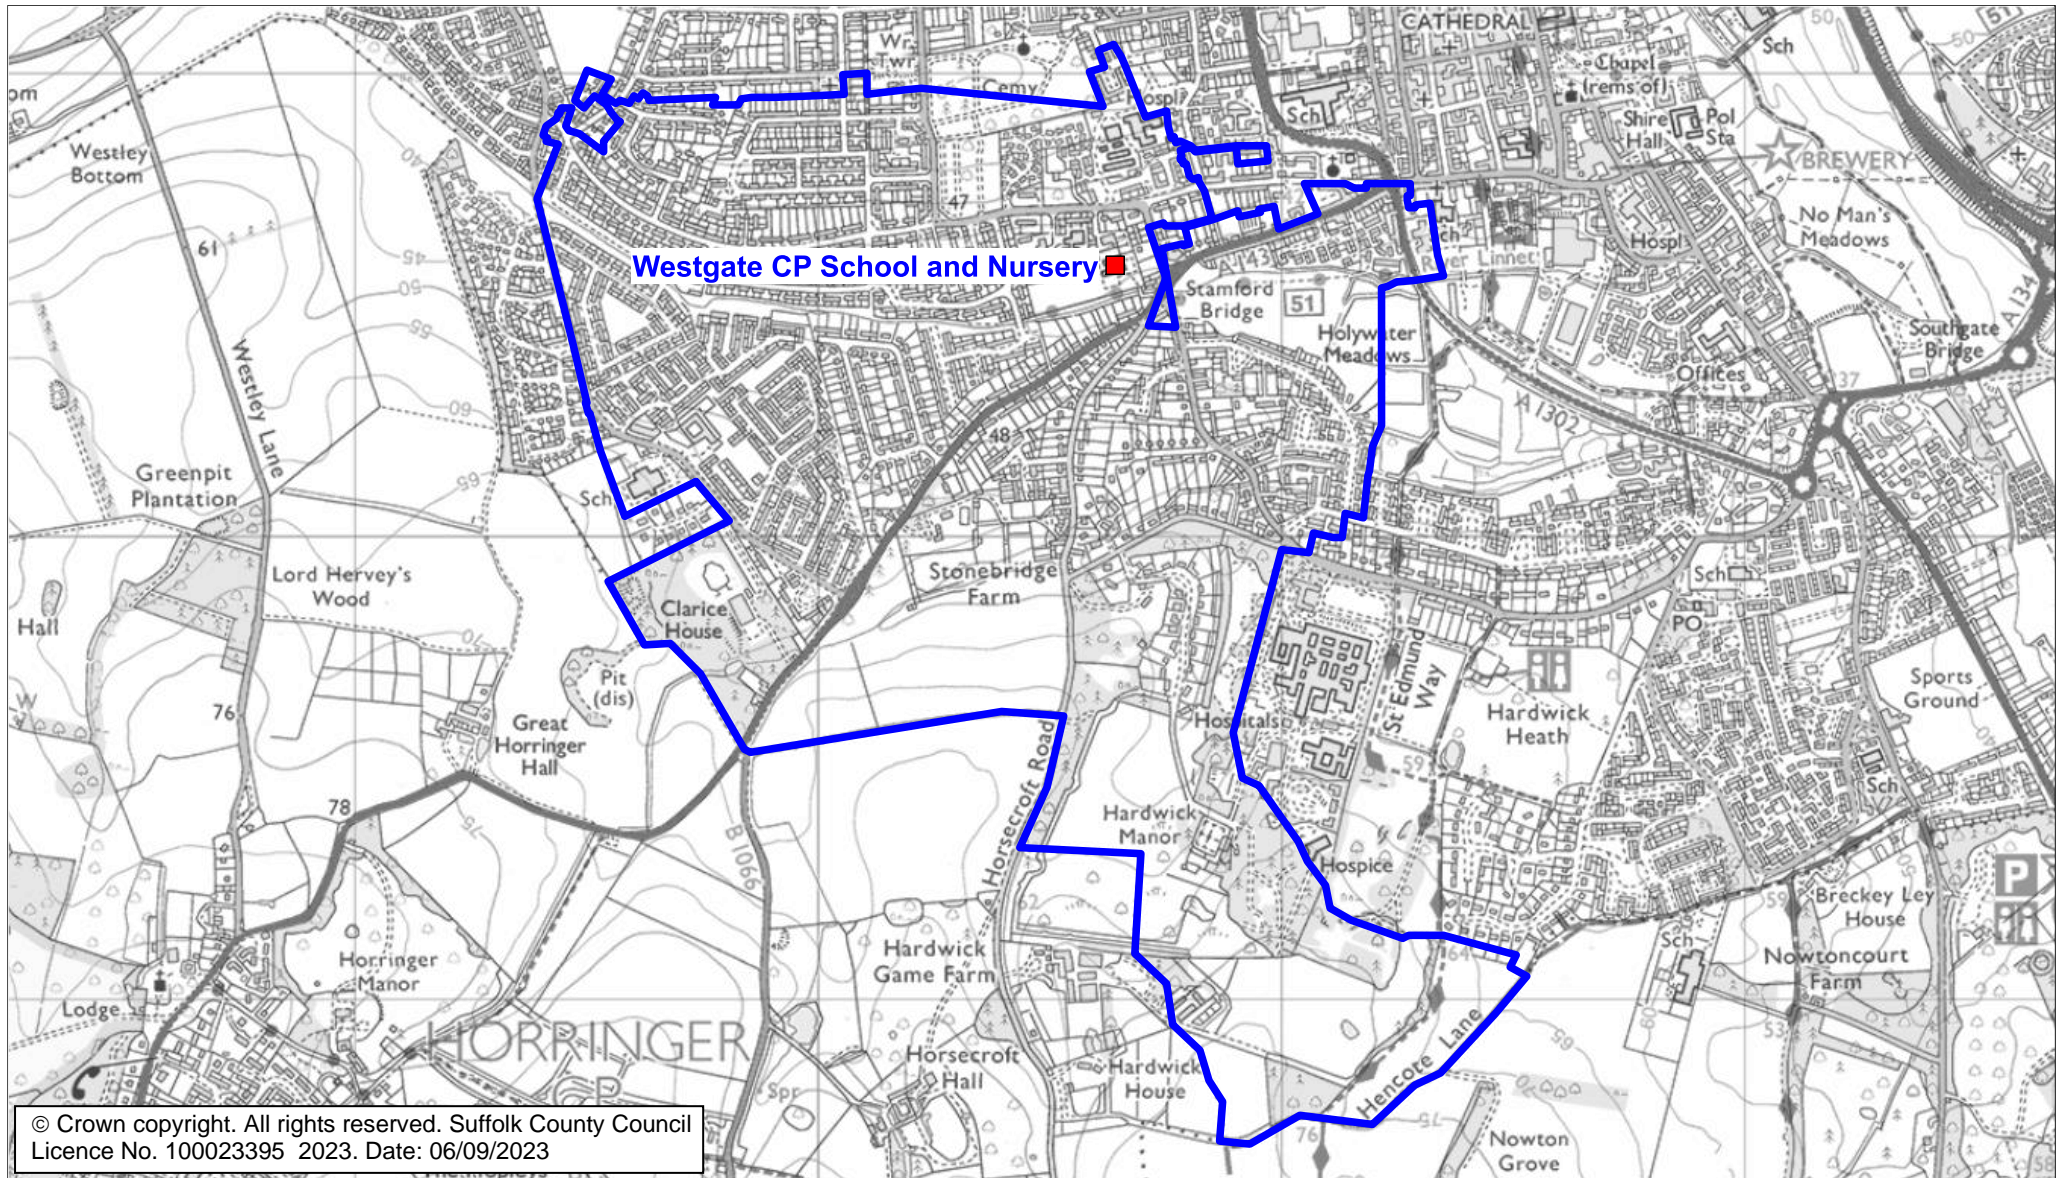

Westgate CP School and Nursery Catchment Area

We will only provide SCC funded school travel to your child's catchment area school when it is the nearest suitable school to their home that would have had a place available for them and they meet the distance criteria. Further information can be found at www.suffolk.gov.uk/admissions.

© Crown copyright. All rights reserved. Suffolk County Council
Licence No. 100023395 2023. Date: 06/09/2023

Please note: The boundary shown on this map is intended to give an approximate indication of the catchment area and is correct at the time of printing. It should not be taken to have definitive administrative or legal significance. Note that parts of some catchment areas may be shared with another school. For up-to-date information on a particular address, please contact the Admissions Team on 0345 600 0981.