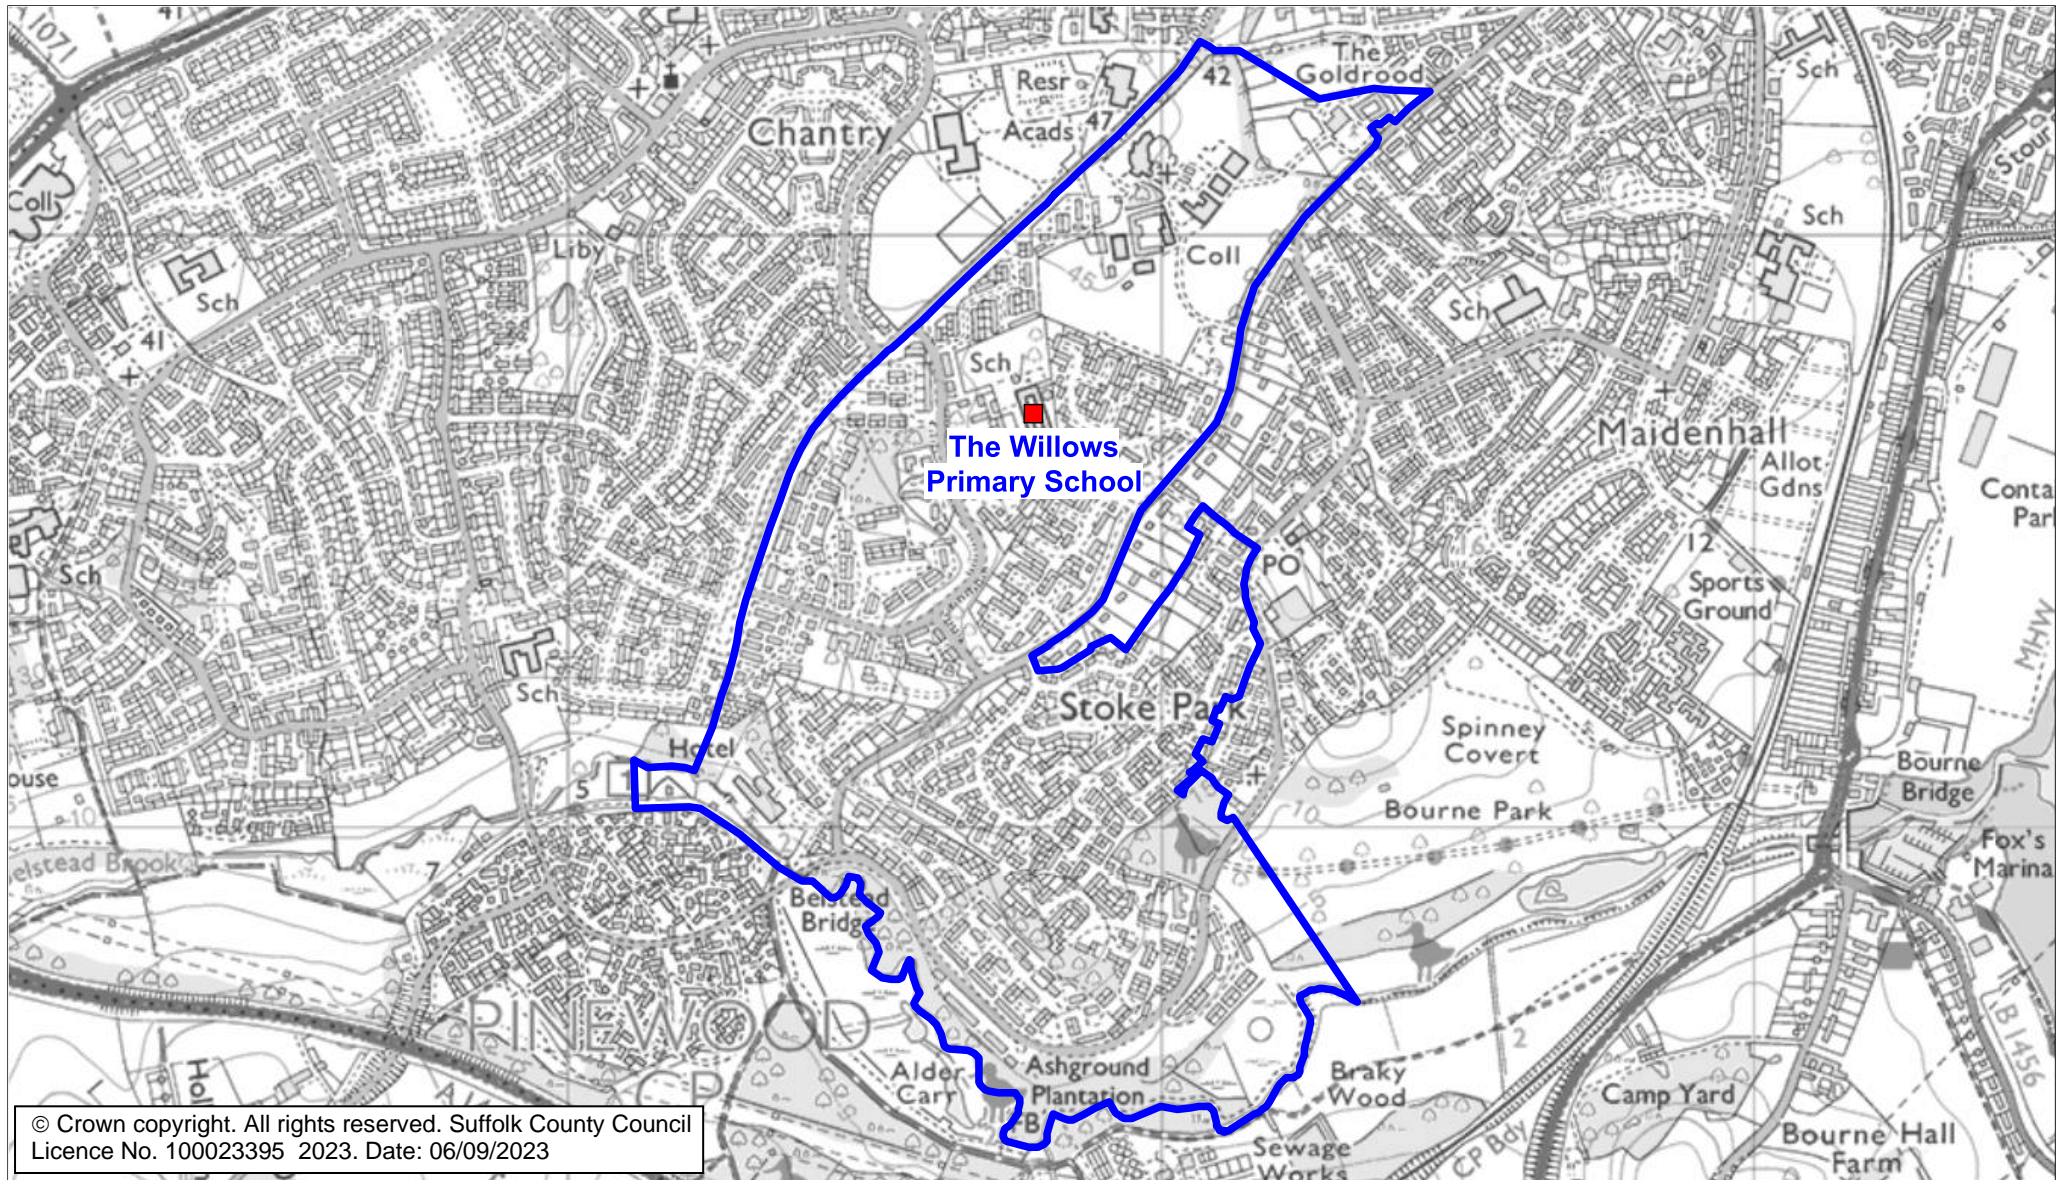

The Willows Primary School Catchment Area

We will only provide SCC funded school travel to your child's catchment area school when it is the nearest suitable school to their home that would have had a place available for them and they meet the distance criteria. Further information can be found at www.suffolk.gov.uk/admissions.

© Crown copyright. All rights reserved. Suffolk County Council
Licence No. 100023395 2023. Date: 06/09/2023

Please note: The boundary shown on this map is intended to give an approximate indication of the catchment area and is correct at the time of printing. It should not be taken to have definitive administrative or legal significance. Note that parts of some catchment areas may be shared with another school. For up-to-date information on a particular address, please contact the Admissions Team on 0345 600 0981.