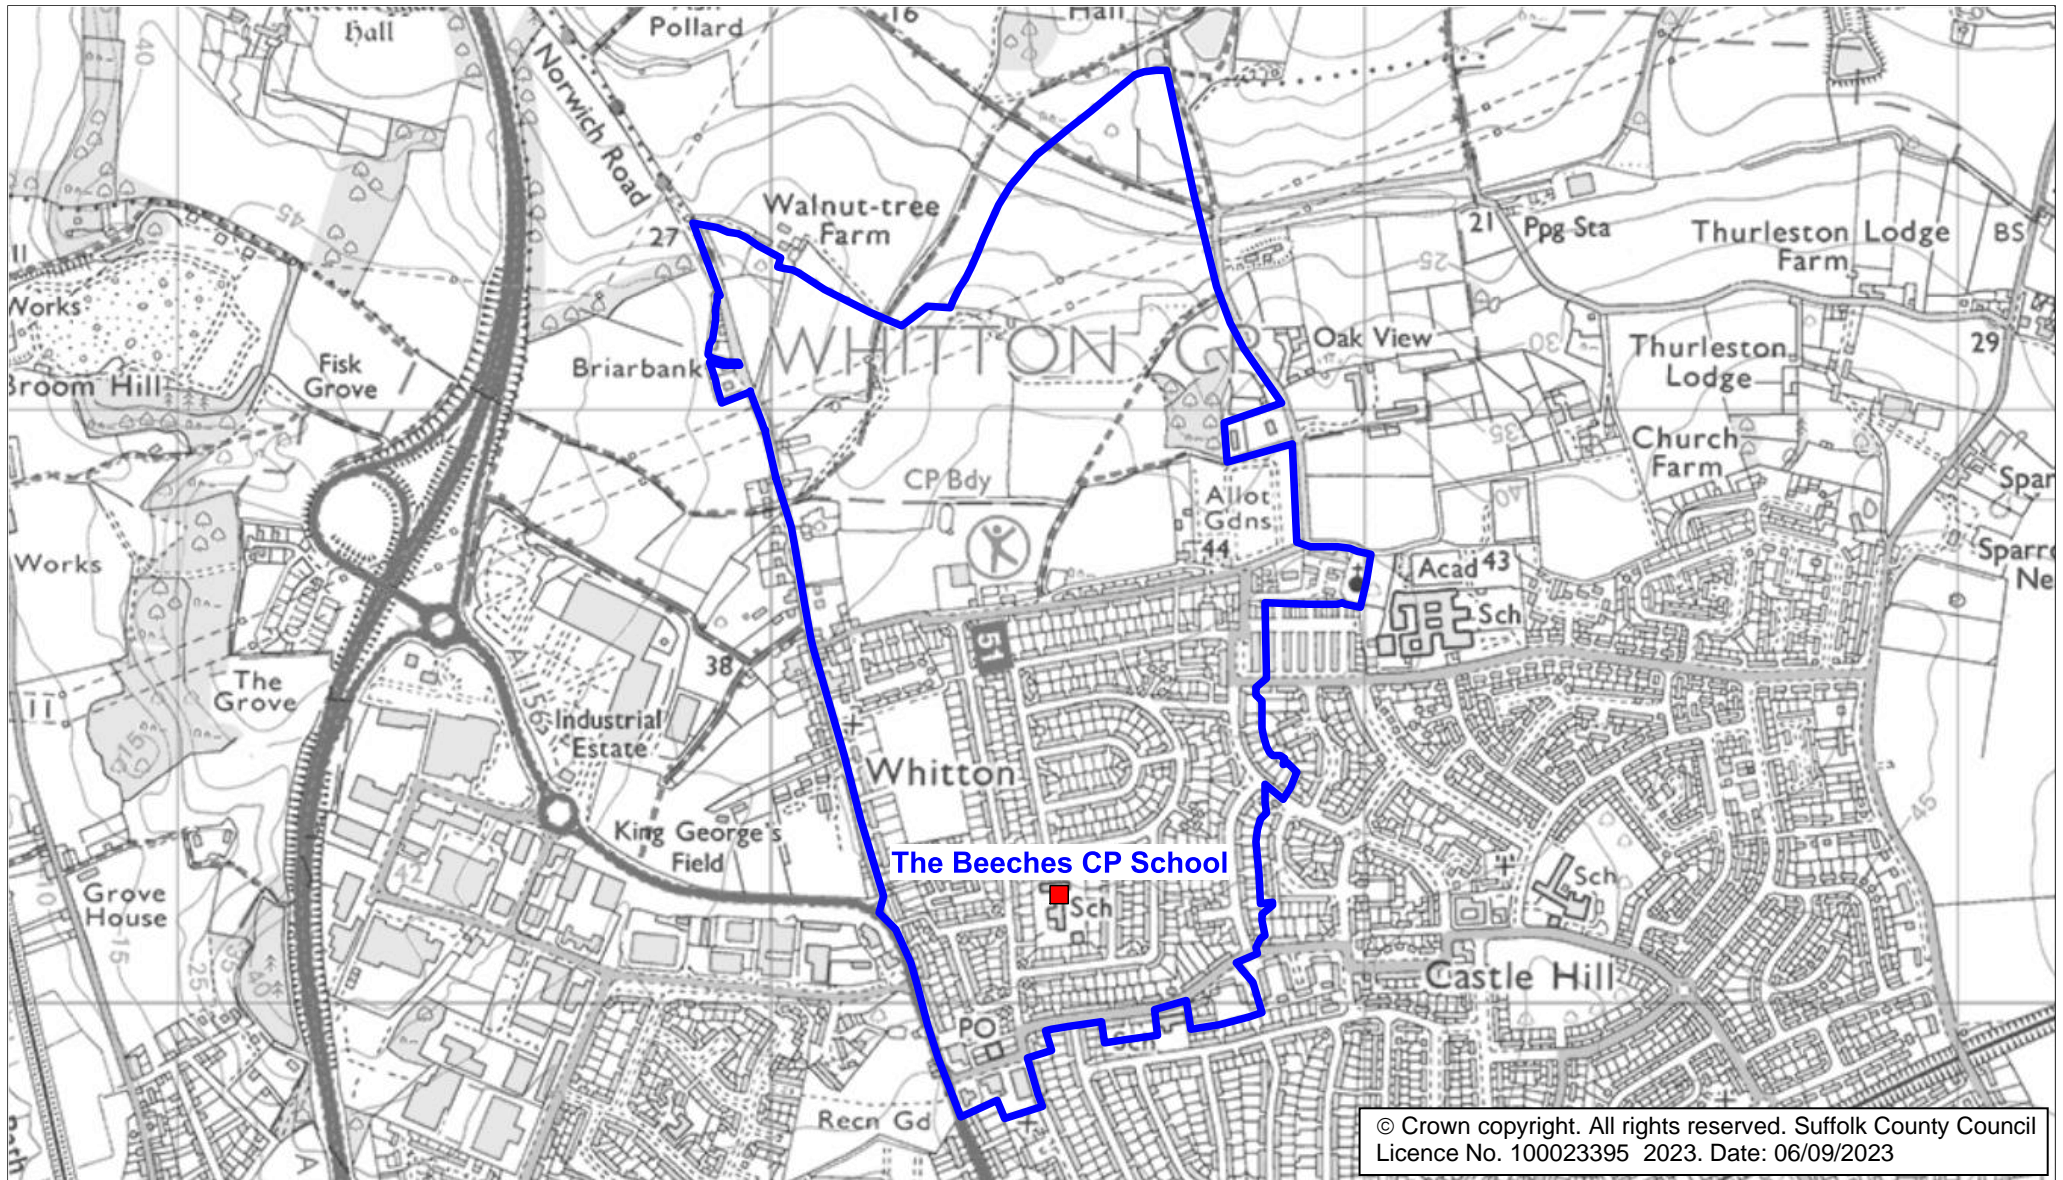

## The Beeches CP School Catchment Area

We will only provide SCC funded school travel to your child's catchment area school when it is the nearest suitable school to their home that would have had a place available for them and they meet the distance criteria. Further information can be found at [www.suffolk.gov.uk/admissions](http://www.suffolk.gov.uk/admissions).

**Please note:** The boundary shown on this map is intended to give an approximate indication of the catchment area and is correct at the time of printing. It should not be taken to have definitive administrative or legal significance. Note that parts of some catchment areas may be shared with another school. For up-to-date information on a particular address, please contact the Admissions Team on 0345 600 0981.