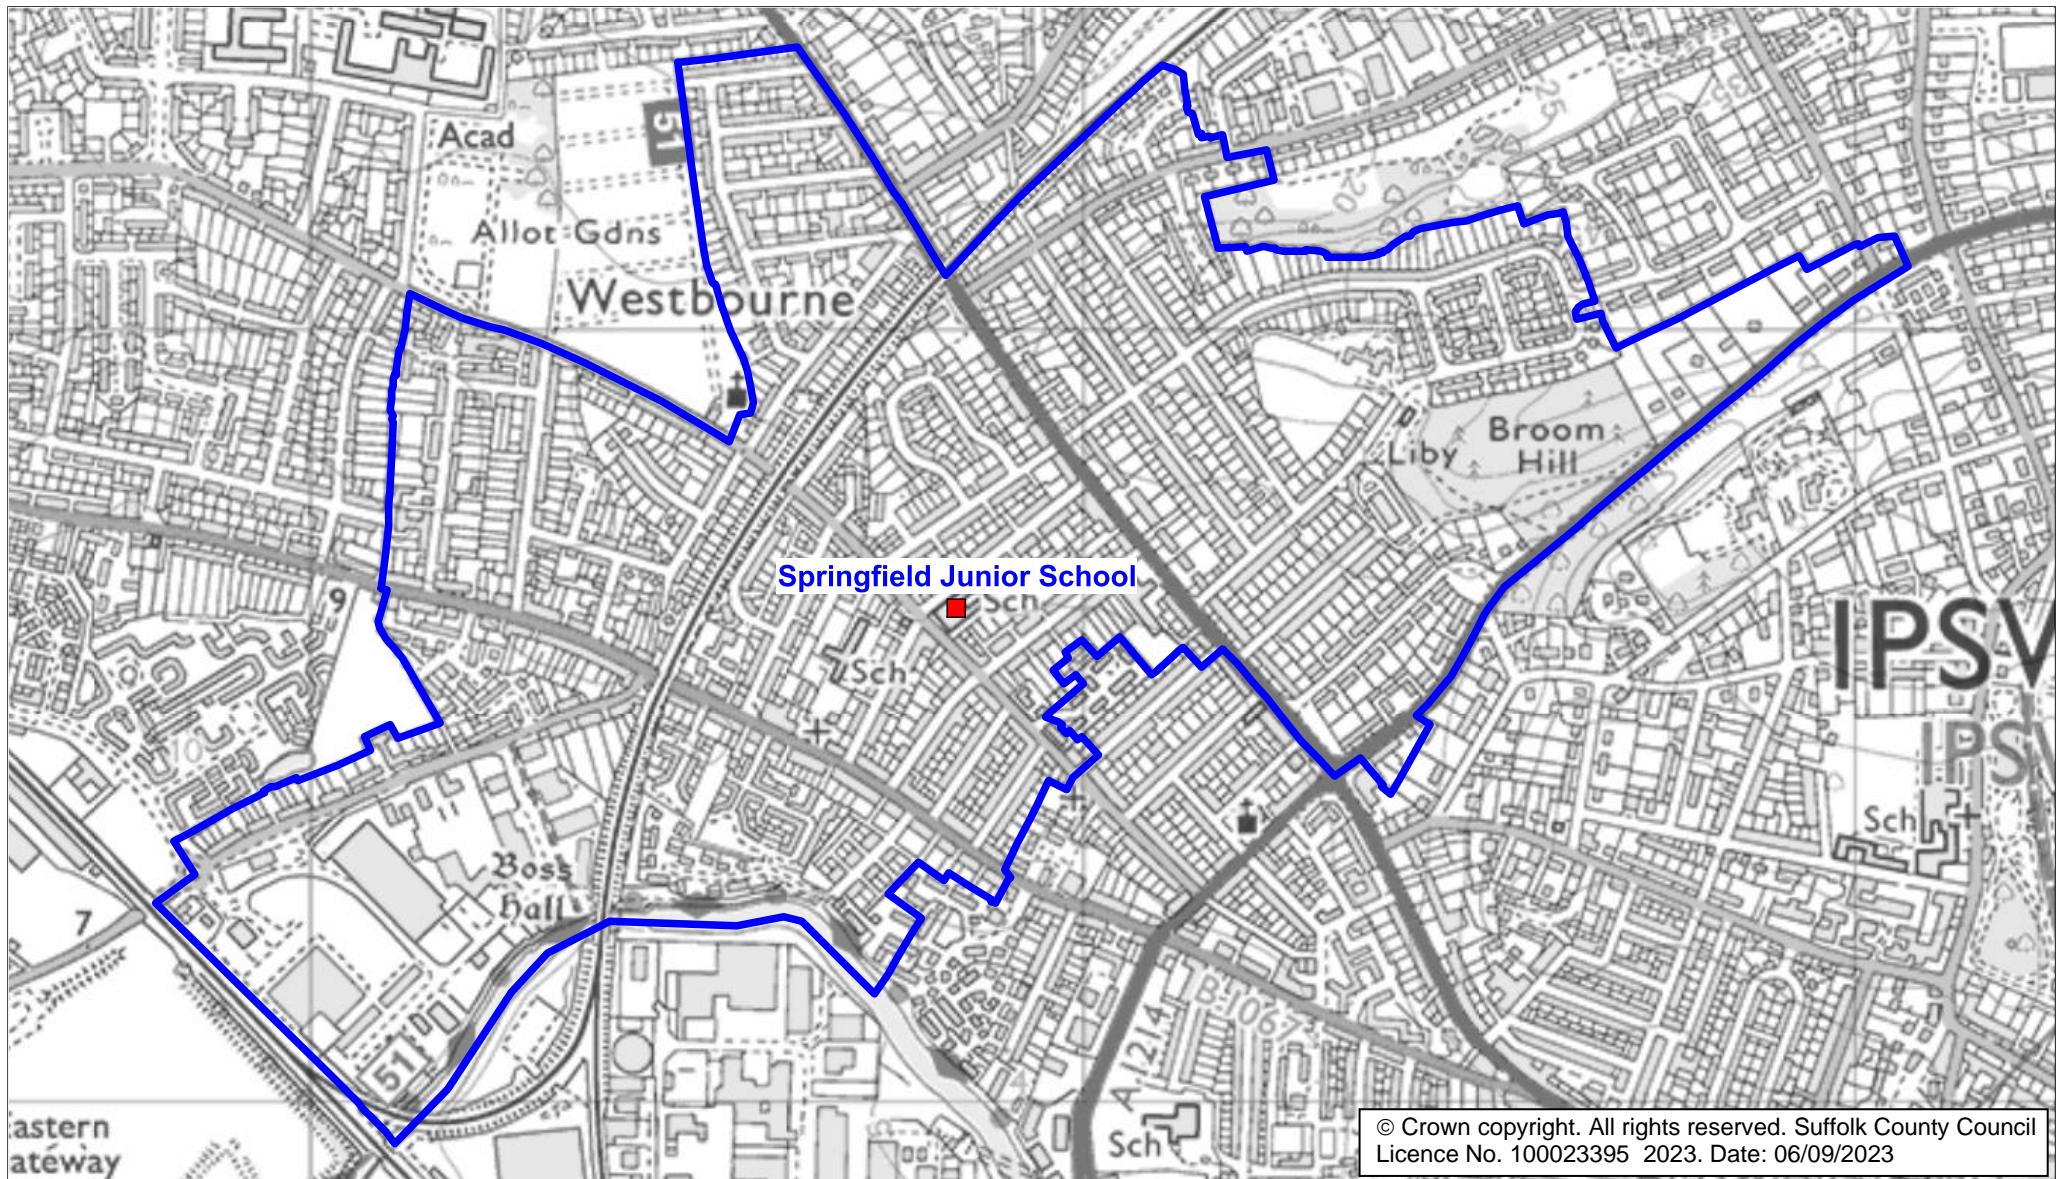

Springfield Junior School Catchment Area

We will only provide SCC funded school travel to your child's catchment area school when it is the nearest suitable school to their home that would have had a place available for them and they meet the distance criteria. Further information can be found at www.suffolk.gov.uk/admissions.

Please note: The boundary shown on this map is intended to give an approximate indication of the catchment area and is correct at the time of printing. It should not be taken to have definitive administrative or legal significance. Note that parts of some catchment areas may be shared with another school. For up-to-date information on a particular address, please contact the Admissions Team on 0345 600 0981.