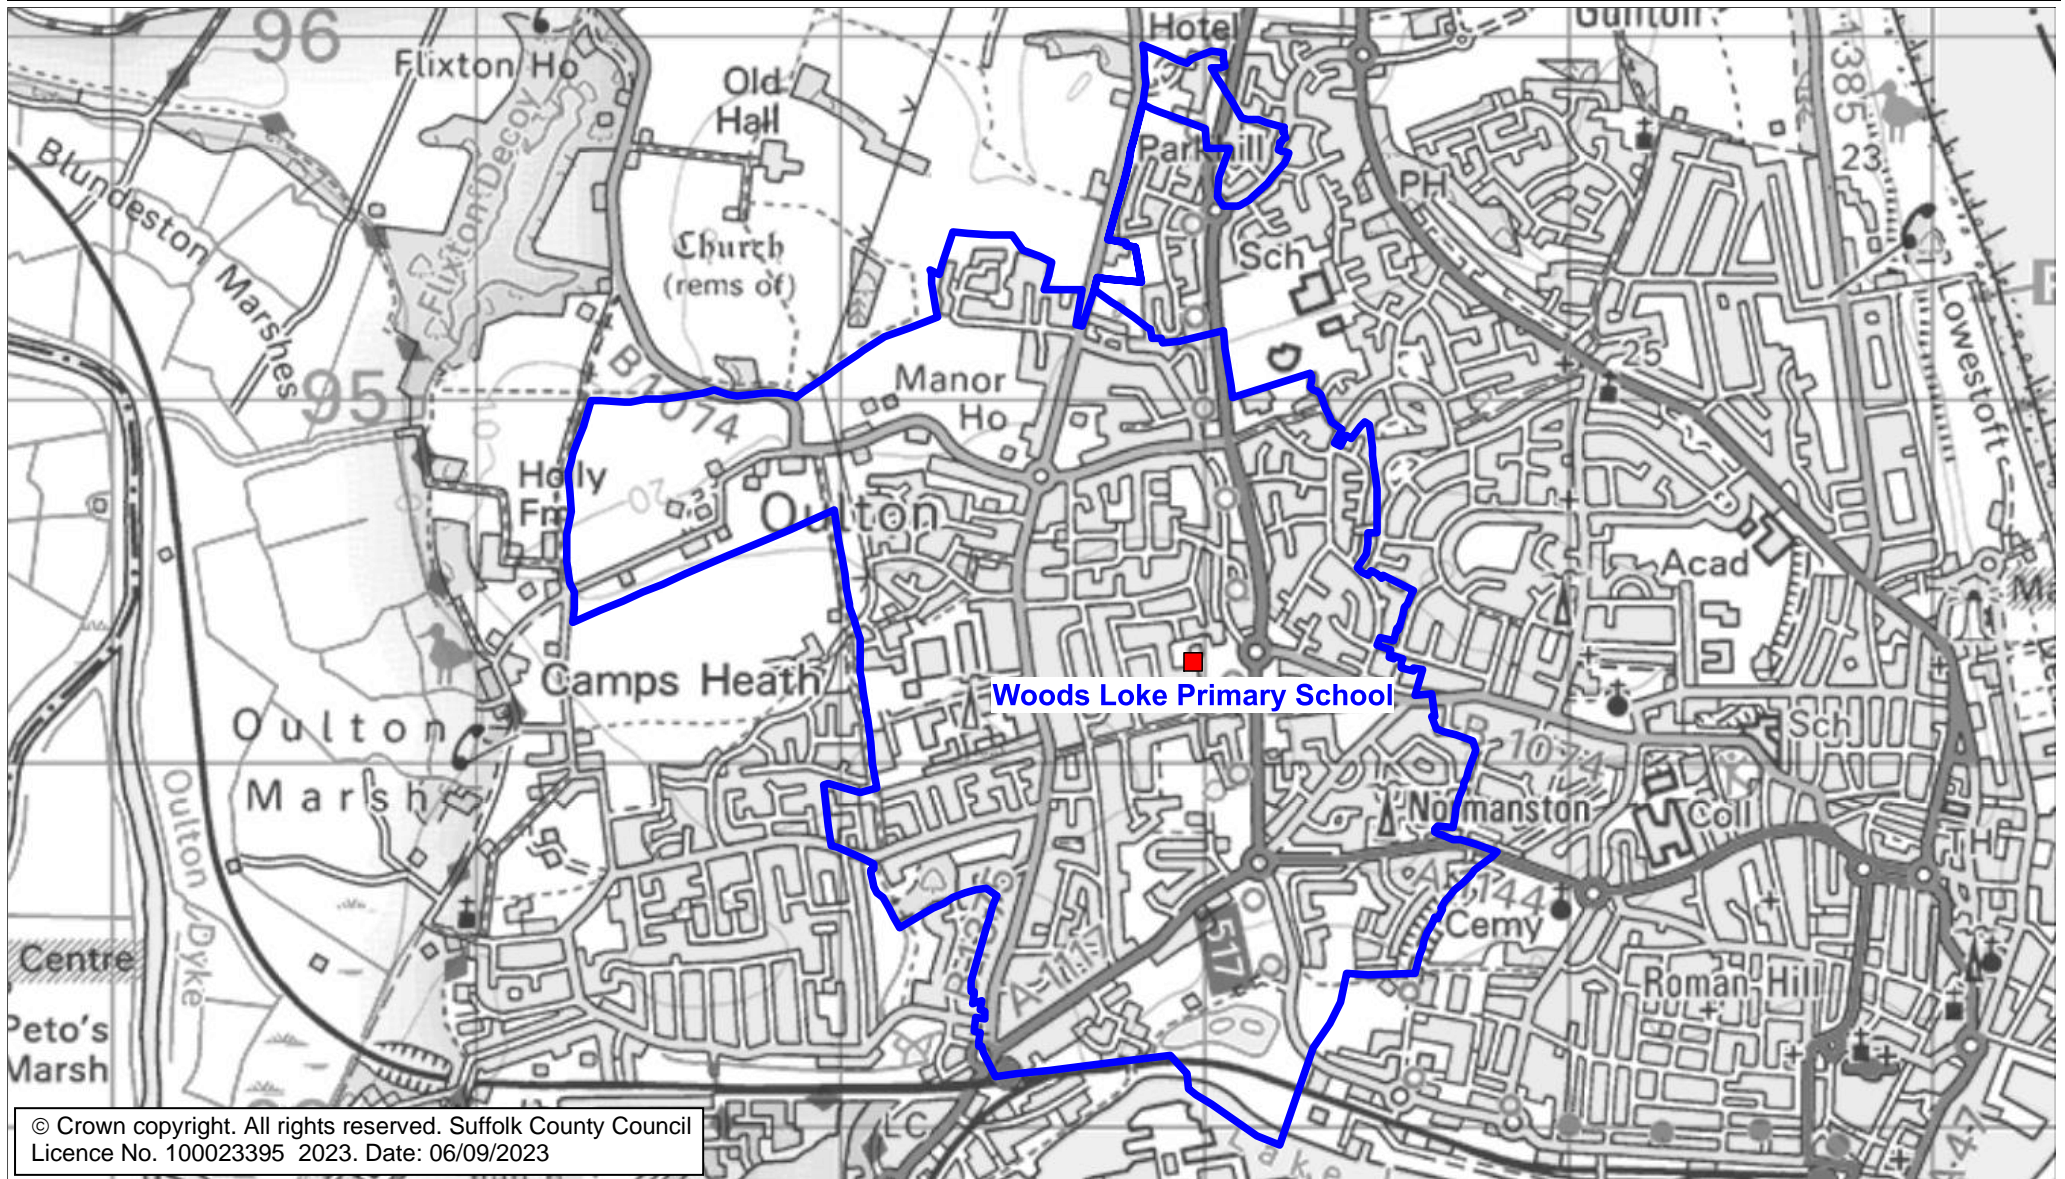

## Woods Loke Primary School Catchment Area

We will only provide SCC funded school travel to your child's catchment area school when it is the nearest suitable school to their home that would have had a place available for them and they meet the distance criteria. Further information can be found at [www.suffolk.gov.uk/admissions](http://www.suffolk.gov.uk/admissions).

© Crown copyright. All rights reserved. Suffolk County Council  
Licence No. 100023395 2023. Date: 06/09/2023

**Please note:** The boundary shown on this map is intended to give an approximate indication of the catchment area and is correct at the time of printing. It should not be taken to have definitive administrative or legal significance. Note that parts of some catchment areas may be shared with another school. For up-to-date information on a particular address, please contact the Admissions Team on 0345 600 0981.