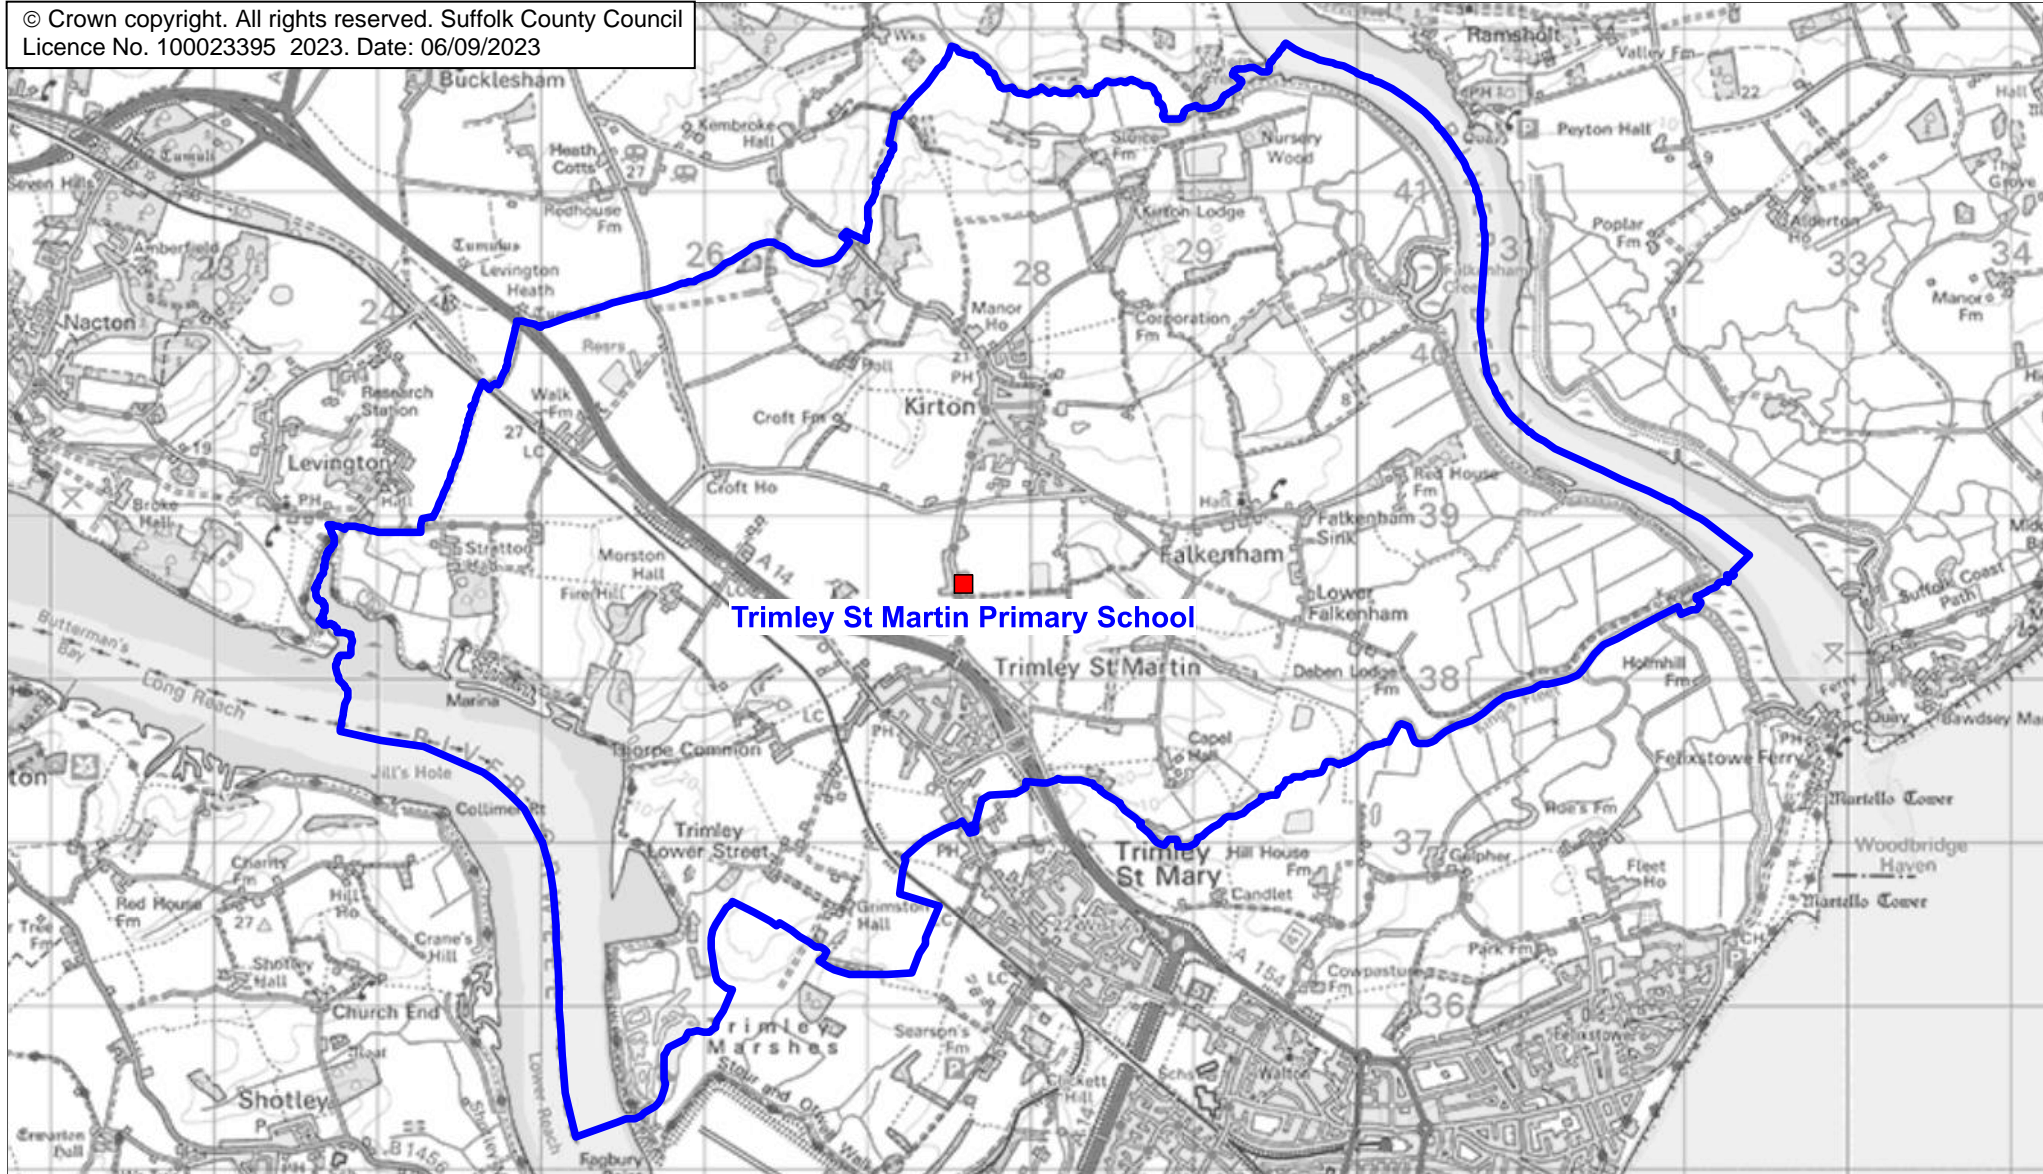

Trimley St Martin Primary School Catchment Area

We will only provide SCC funded school travel to your child's catchment area school when it is the nearest suitable school to their home that would have had a place available for them and they meet the distance criteria. Further information can be found at www.suffolk.gov.uk/admissions.

© Crown copyright. All rights reserved. Suffolk County Council
Licence No. 100023395 2023. Date: 06/09/2023

Please note: The boundary shown on this map is intended to give an approximate indication of the catchment area and is correct at the time of printing. It should not be taken to have definitive administrative or legal significance. Note that parts of some catchment areas may be shared with another school. For up-to-date information on a particular address, please contact the Admissions Team on 0345 600 0981.