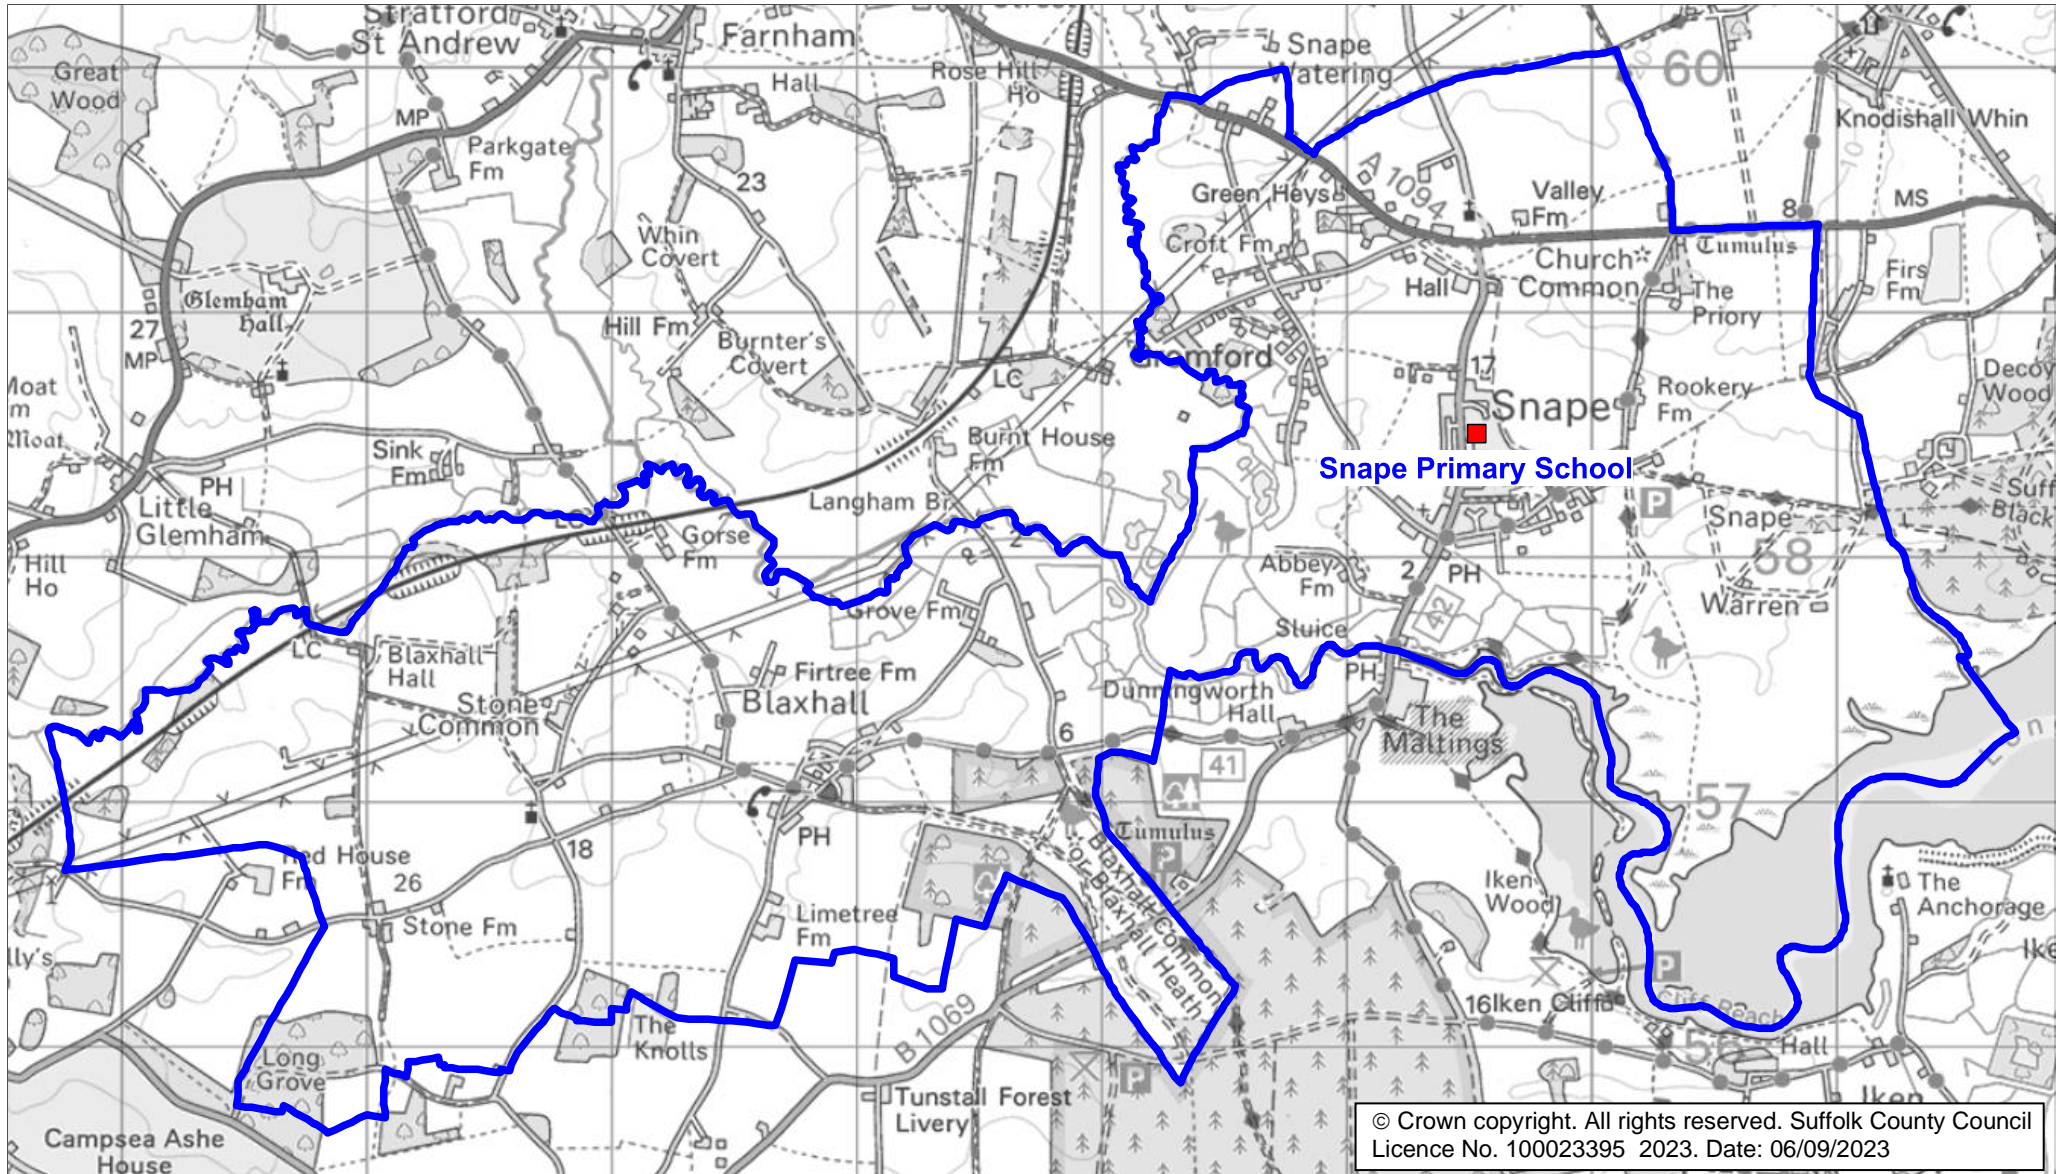

Snape Primary School Catchment Area

We will only provide SCC funded school travel to your child's catchment area school when it is the nearest suitable school to their home that would have had a place available for them and they meet the distance criteria. Further information can be found at www.suffolk.gov.uk/admissions.

Please note: The boundary shown on this map is intended to give an approximate indication of the catchment area and is correct at the time of printing. It should not be taken to have definitive administrative or legal significance. Note that parts of some catchment areas may be shared with another school. For up-to-date information on a particular address, please contact the Admissions Team on 0345 600 0981.