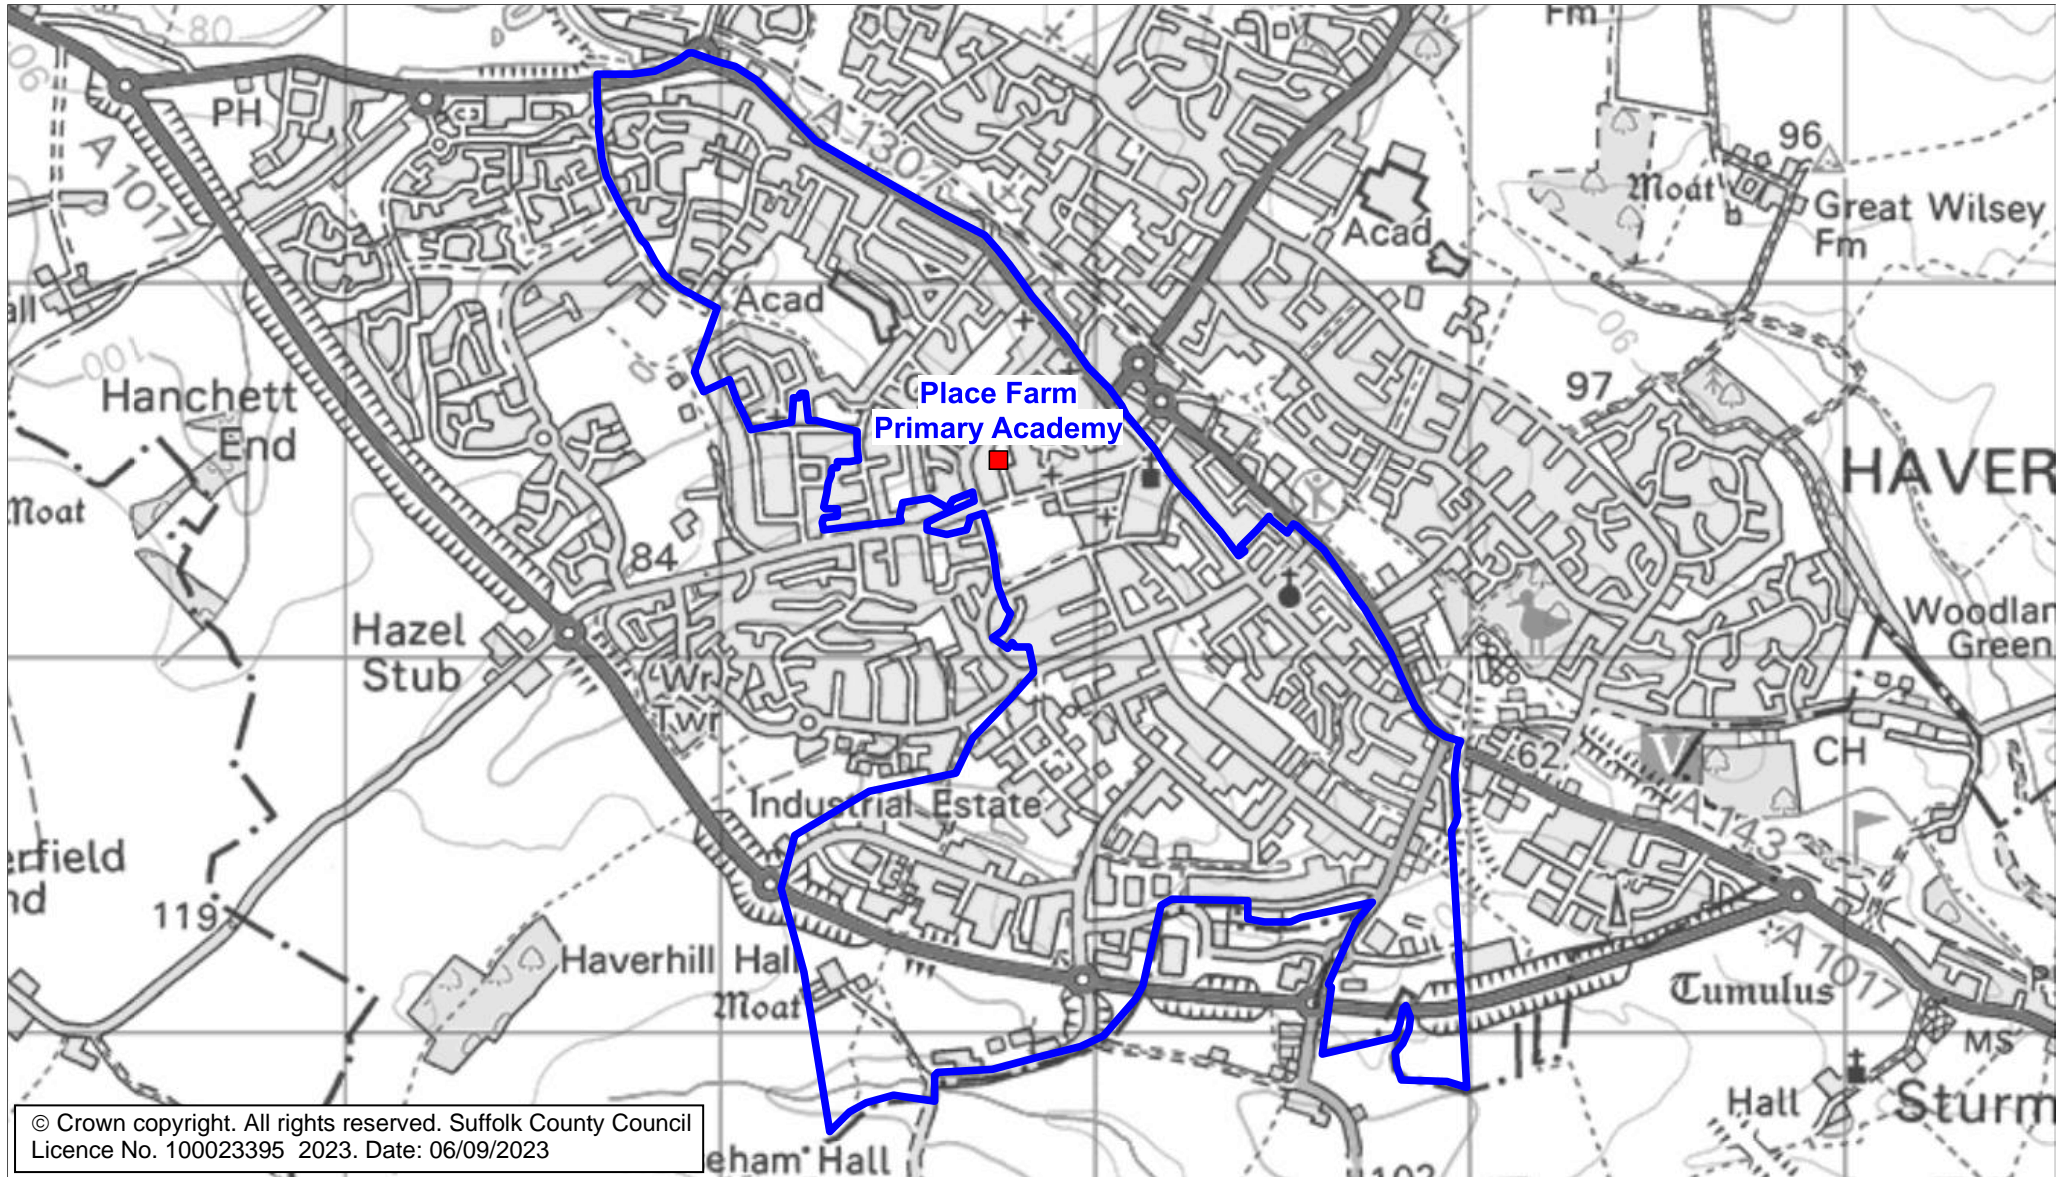

## Place Farm Primary Academy Catchment Area

We will only provide SCC funded school travel to your child's catchment area school when it is the nearest suitable school to their home that would have had a place available for them and they meet the distance criteria. Further information can be found at [www.suffolk.gov.uk/admissions](http://www.suffolk.gov.uk/admissions).

© Crown copyright. All rights reserved. Suffolk County Council  
Licence No. 100023395 2023. Date: 06/09/2023

**Please note:** The boundary shown on this map is intended to give an approximate indication of the catchment area and is correct at the time of printing. It should not be taken to have definitive administrative or legal significance. Note that parts of some catchment areas may be shared with another school. For up-to-date information on a particular address, please contact the Admissions Team on 0345 600 0981.