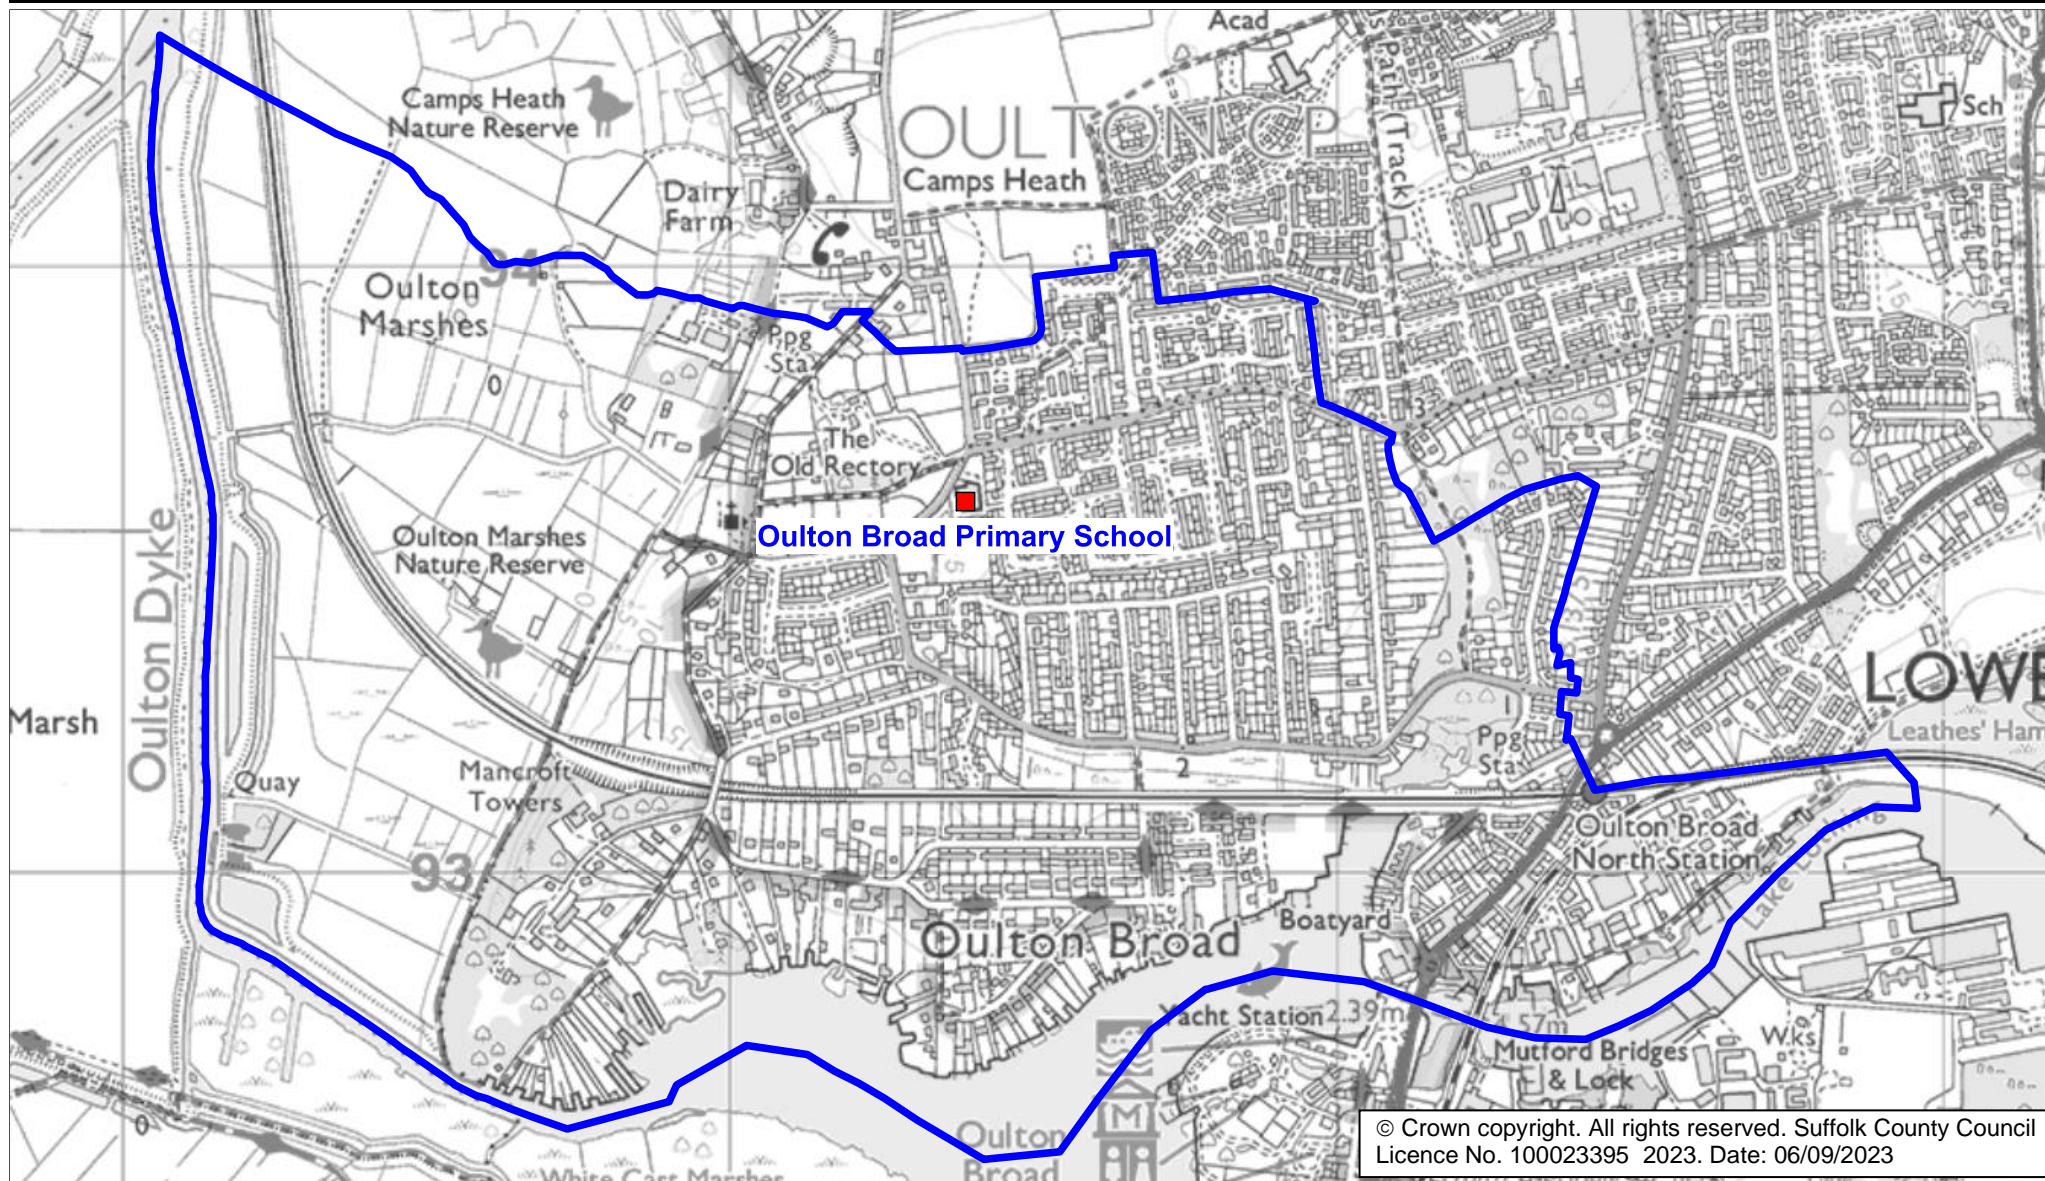

Oulton Broad Primary School Catchment Area

We will only provide SCC funded school travel to your child's catchment area school when it is the nearest suitable school to their home that would have had a place available for them and they meet the distance criteria. Further information can be found at www.suffolk.gov.uk/admissions.

Please note: The boundary shown on this map is intended to give an approximate indication of the catchment area and is correct at the time of printing. It should not be taken to have definitive administrative or legal significance. Note that parts of some catchment areas may be shared with another school. For up-to-date information on a particular address, please contact the Admissions Team on 0345 600 0981.