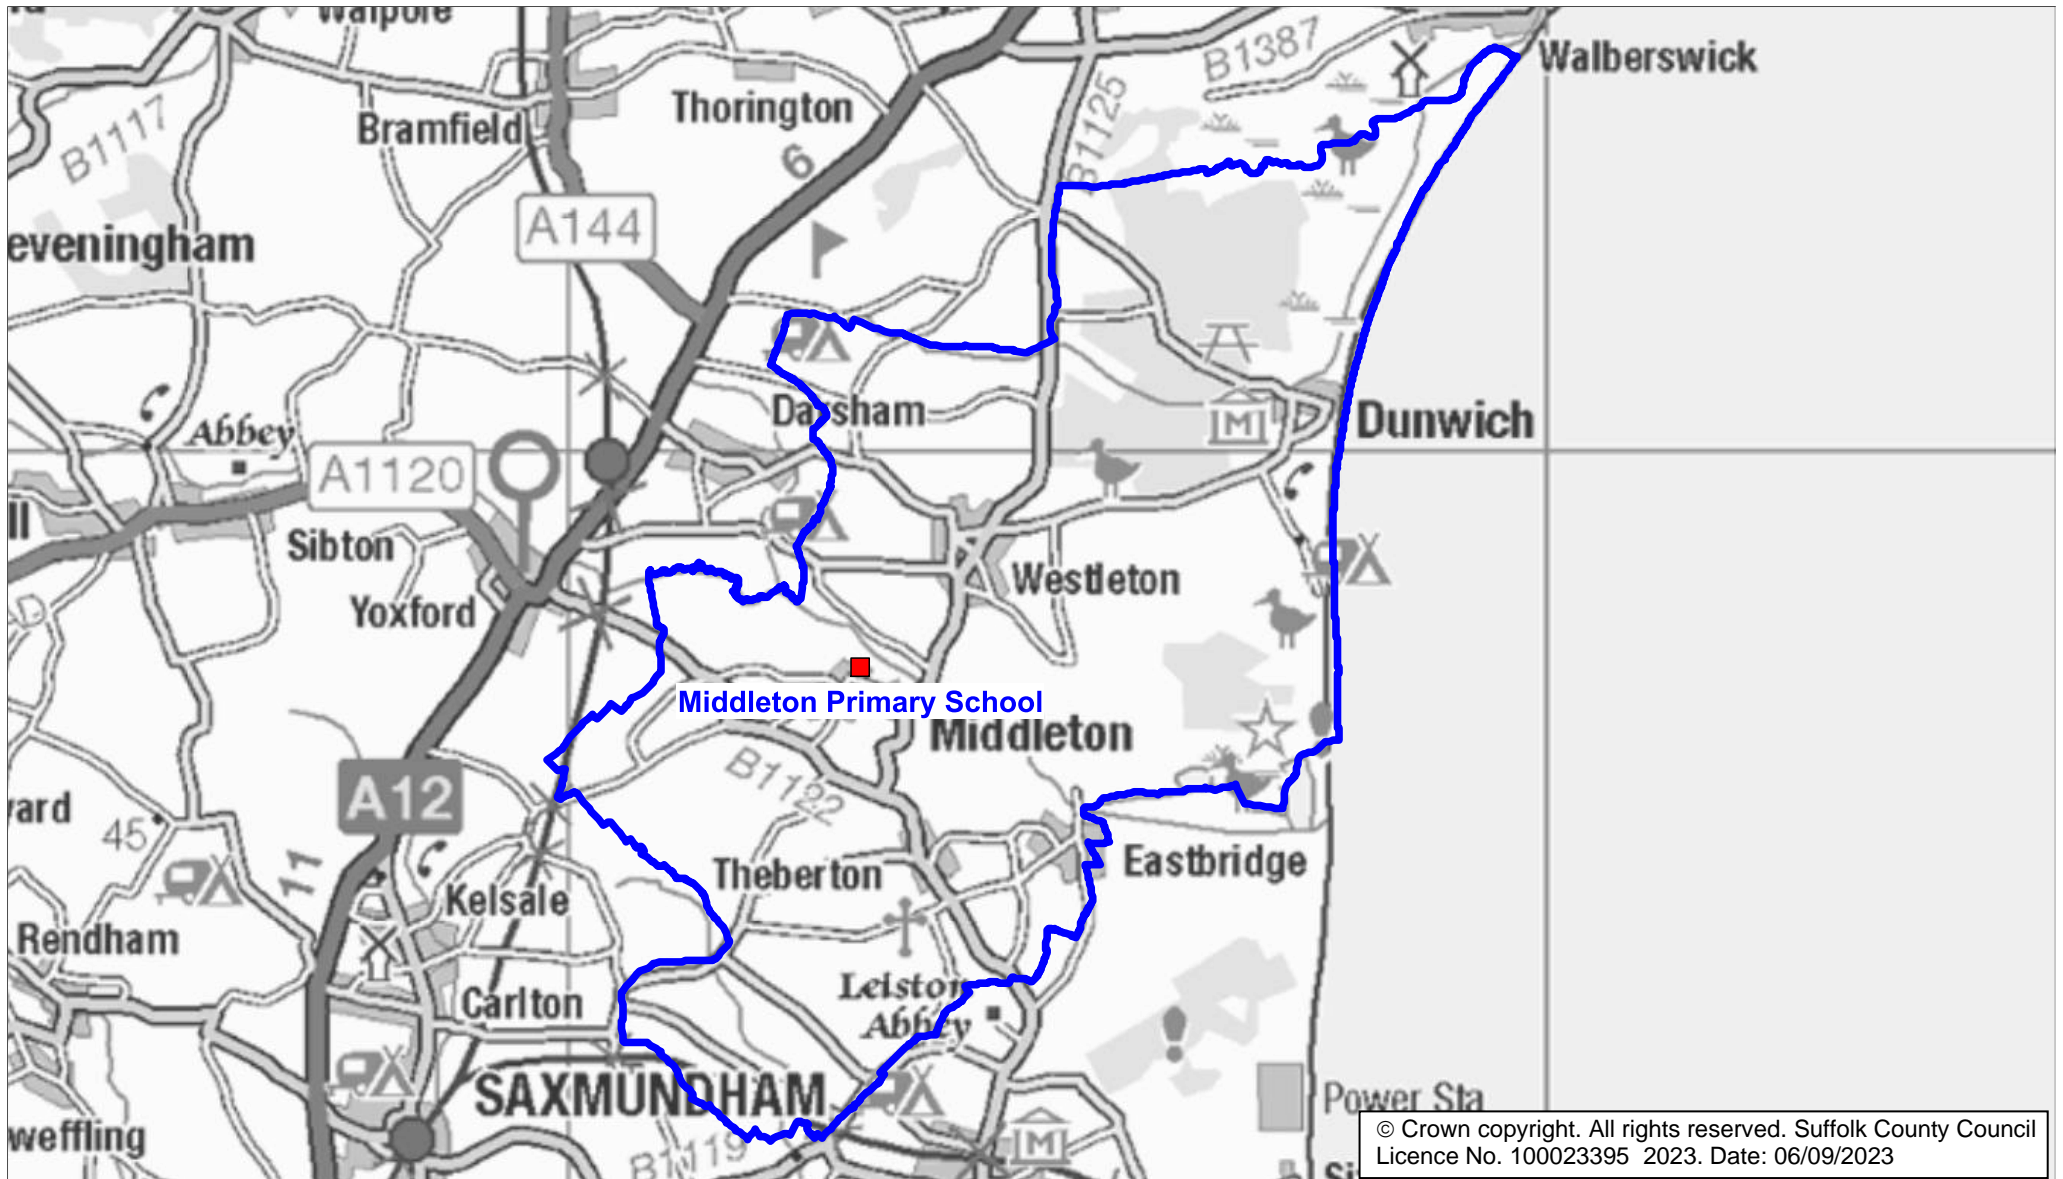

Middleton Primary School Catchment Area

We will only provide SCC funded school travel to your child's catchment area school when it is the nearest suitable school to their home that would have had a place available for them and they meet the distance criteria. Further information can be found at www.suffolk.gov.uk/admissions.

Please note: The boundary shown on this map is intended to give an approximate indication of the catchment area and is correct at the time of printing. It should not be taken to have definitive administrative or legal significance. Note that parts of some catchment areas may be shared with another school. For up-to-date information on a particular address, please contact the Admissions Team on 0345 600 0981.