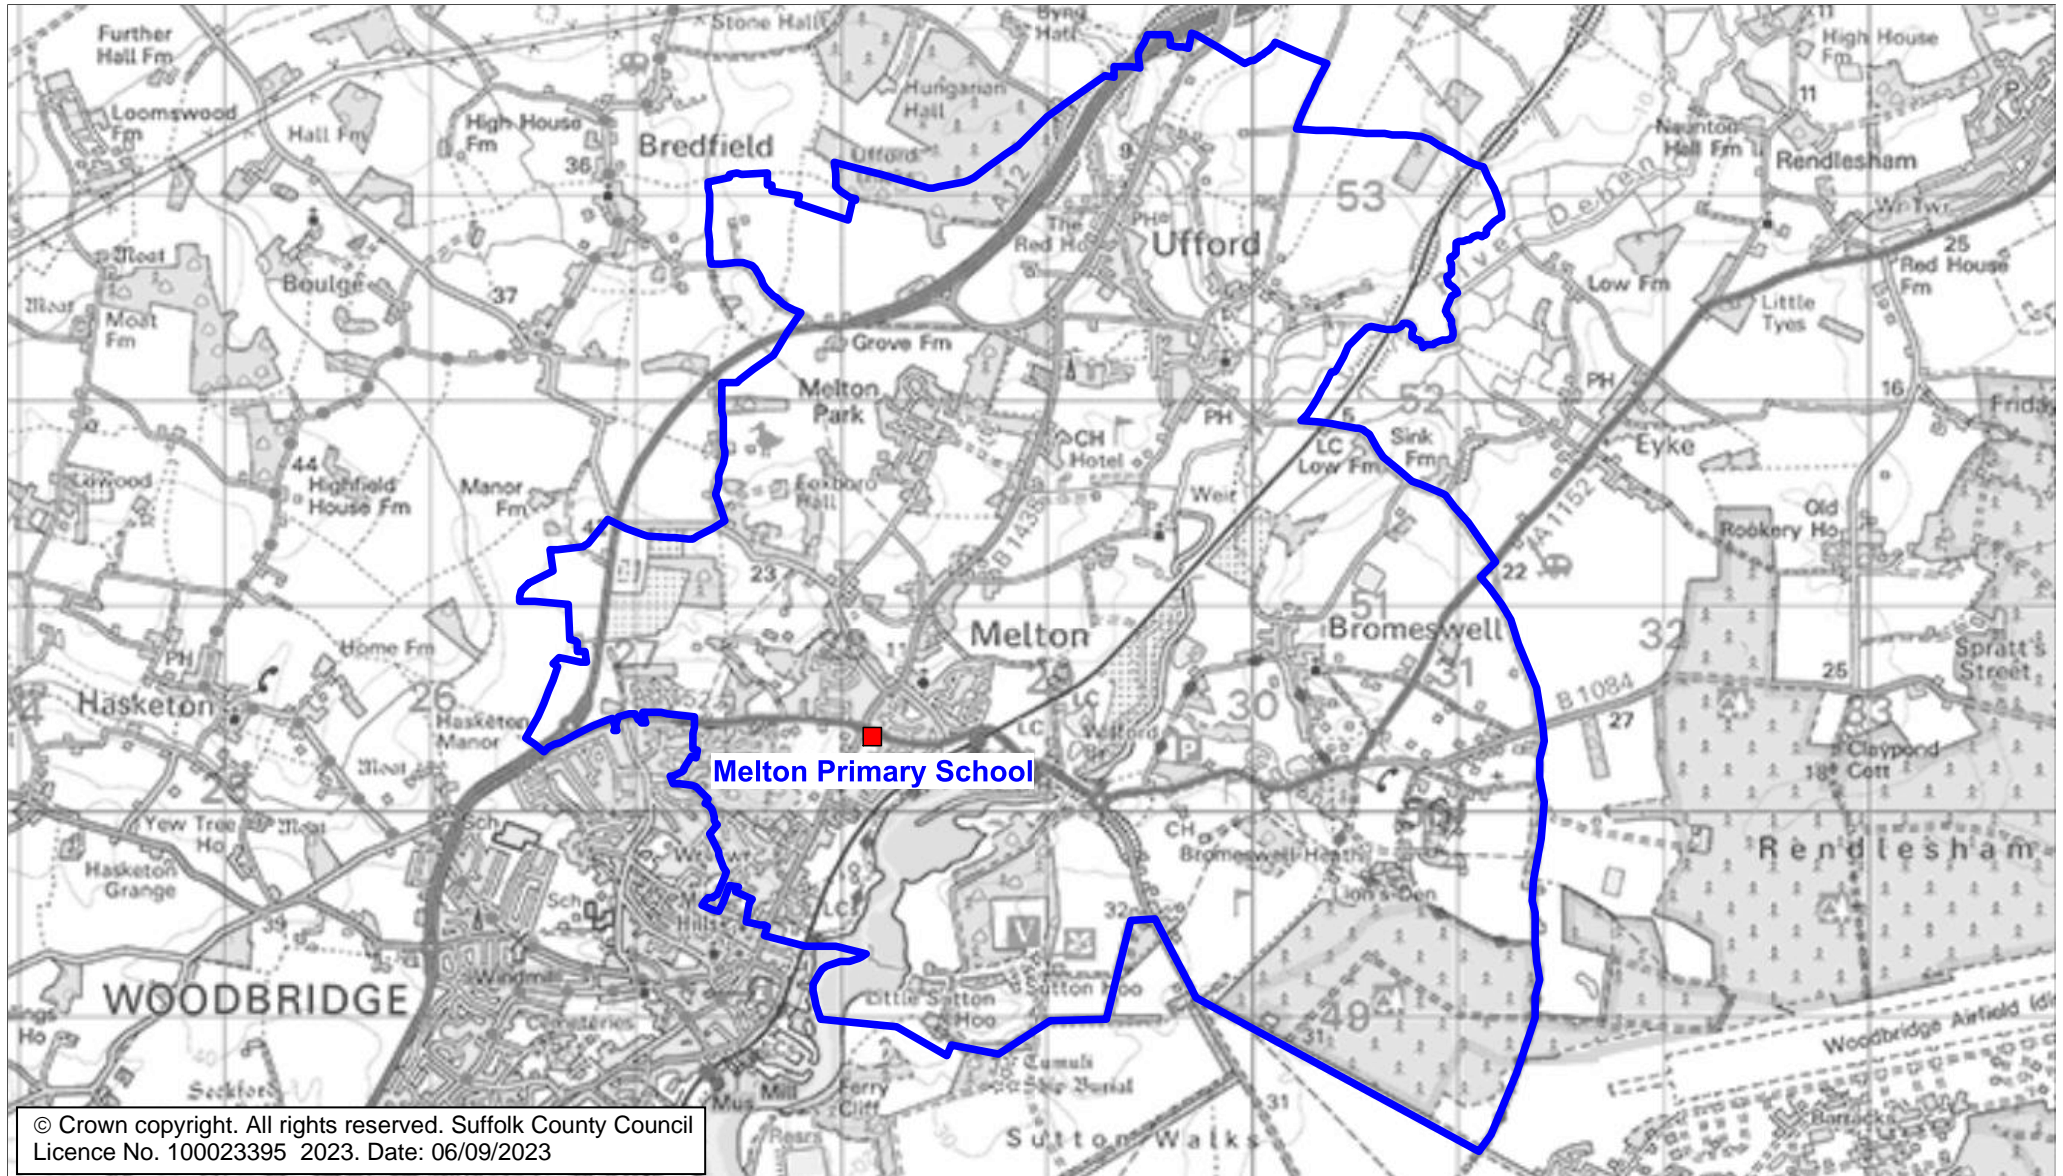

Melton Primary School Catchment Area

We will only provide SCC funded school travel to your child's catchment area school when it is the nearest suitable school to their home that would have had a place available for them and they meet the distance criteria. Further information can be found at www.suffolk.gov.uk/admissions.

Please note: The boundary shown on this map is intended to give an approximate indication of the catchment area and is correct at the time of printing. It should not be taken to have definitive administrative or legal significance. Note that parts of some catchment areas may be shared with another school. For up-to-date information on a particular address, please contact the Admissions Team on 0345 600 0981.