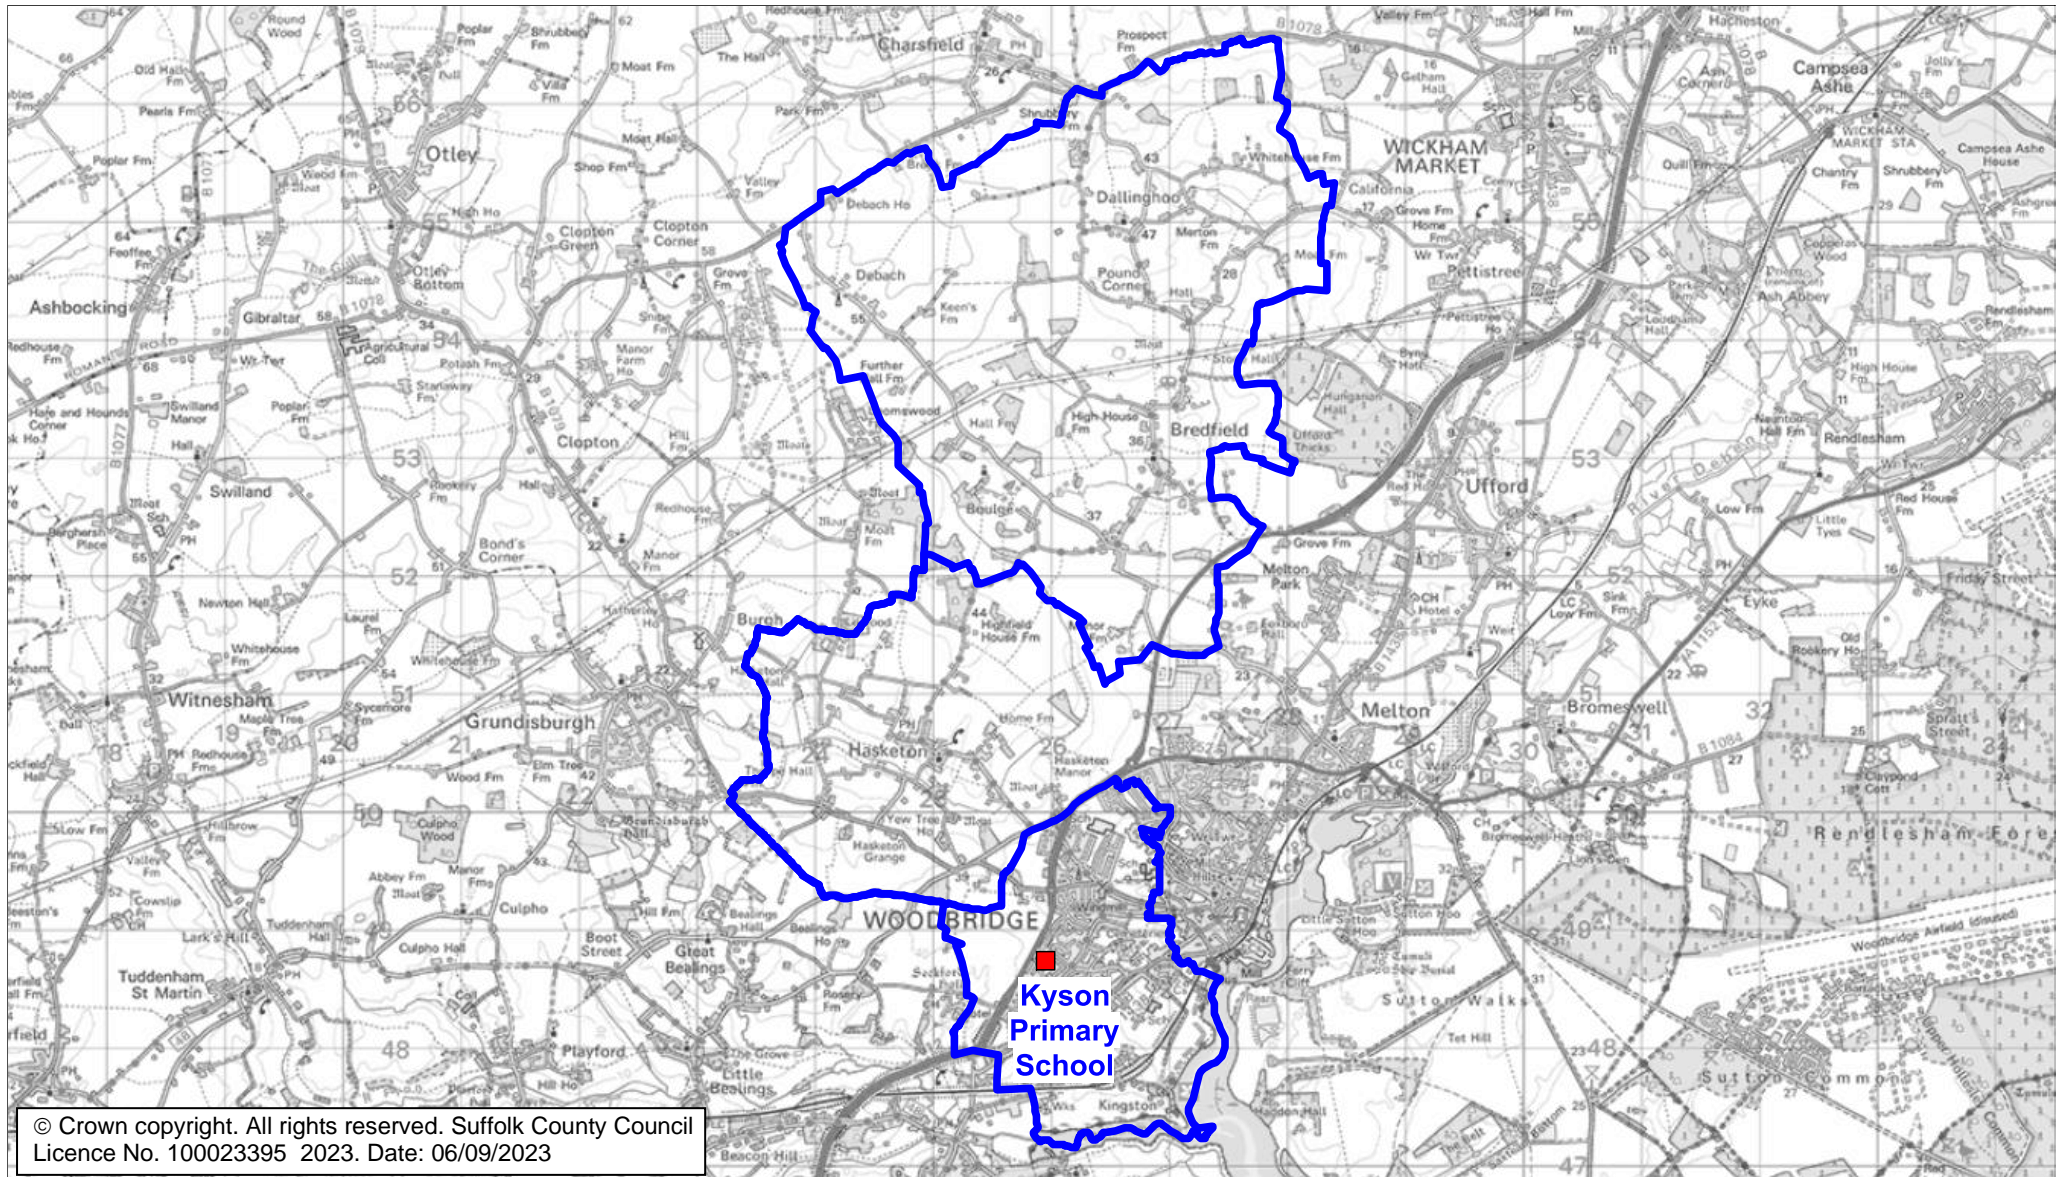

Kyson Primary School Catchment Area

We will only provide SCC funded school travel to your child's catchment area school when it is the nearest suitable school to their home that would have had a place available for them and they meet the distance criteria. Further information can be found at www.suffolk.gov.uk/admissions.

© Crown copyright. All rights reserved. Suffolk County Council
Licence No. 100023395 2023. Date: 06/09/2023

Please note: The boundary shown on this map is intended to give an approximate indication of the catchment area and is correct at the time of printing. It should not be taken to have definitive administrative or legal significance. Note that parts of some catchment areas may be shared with another school. For up-to-date information on a particular address, please contact the Admissions Team on 0345 600 0981.