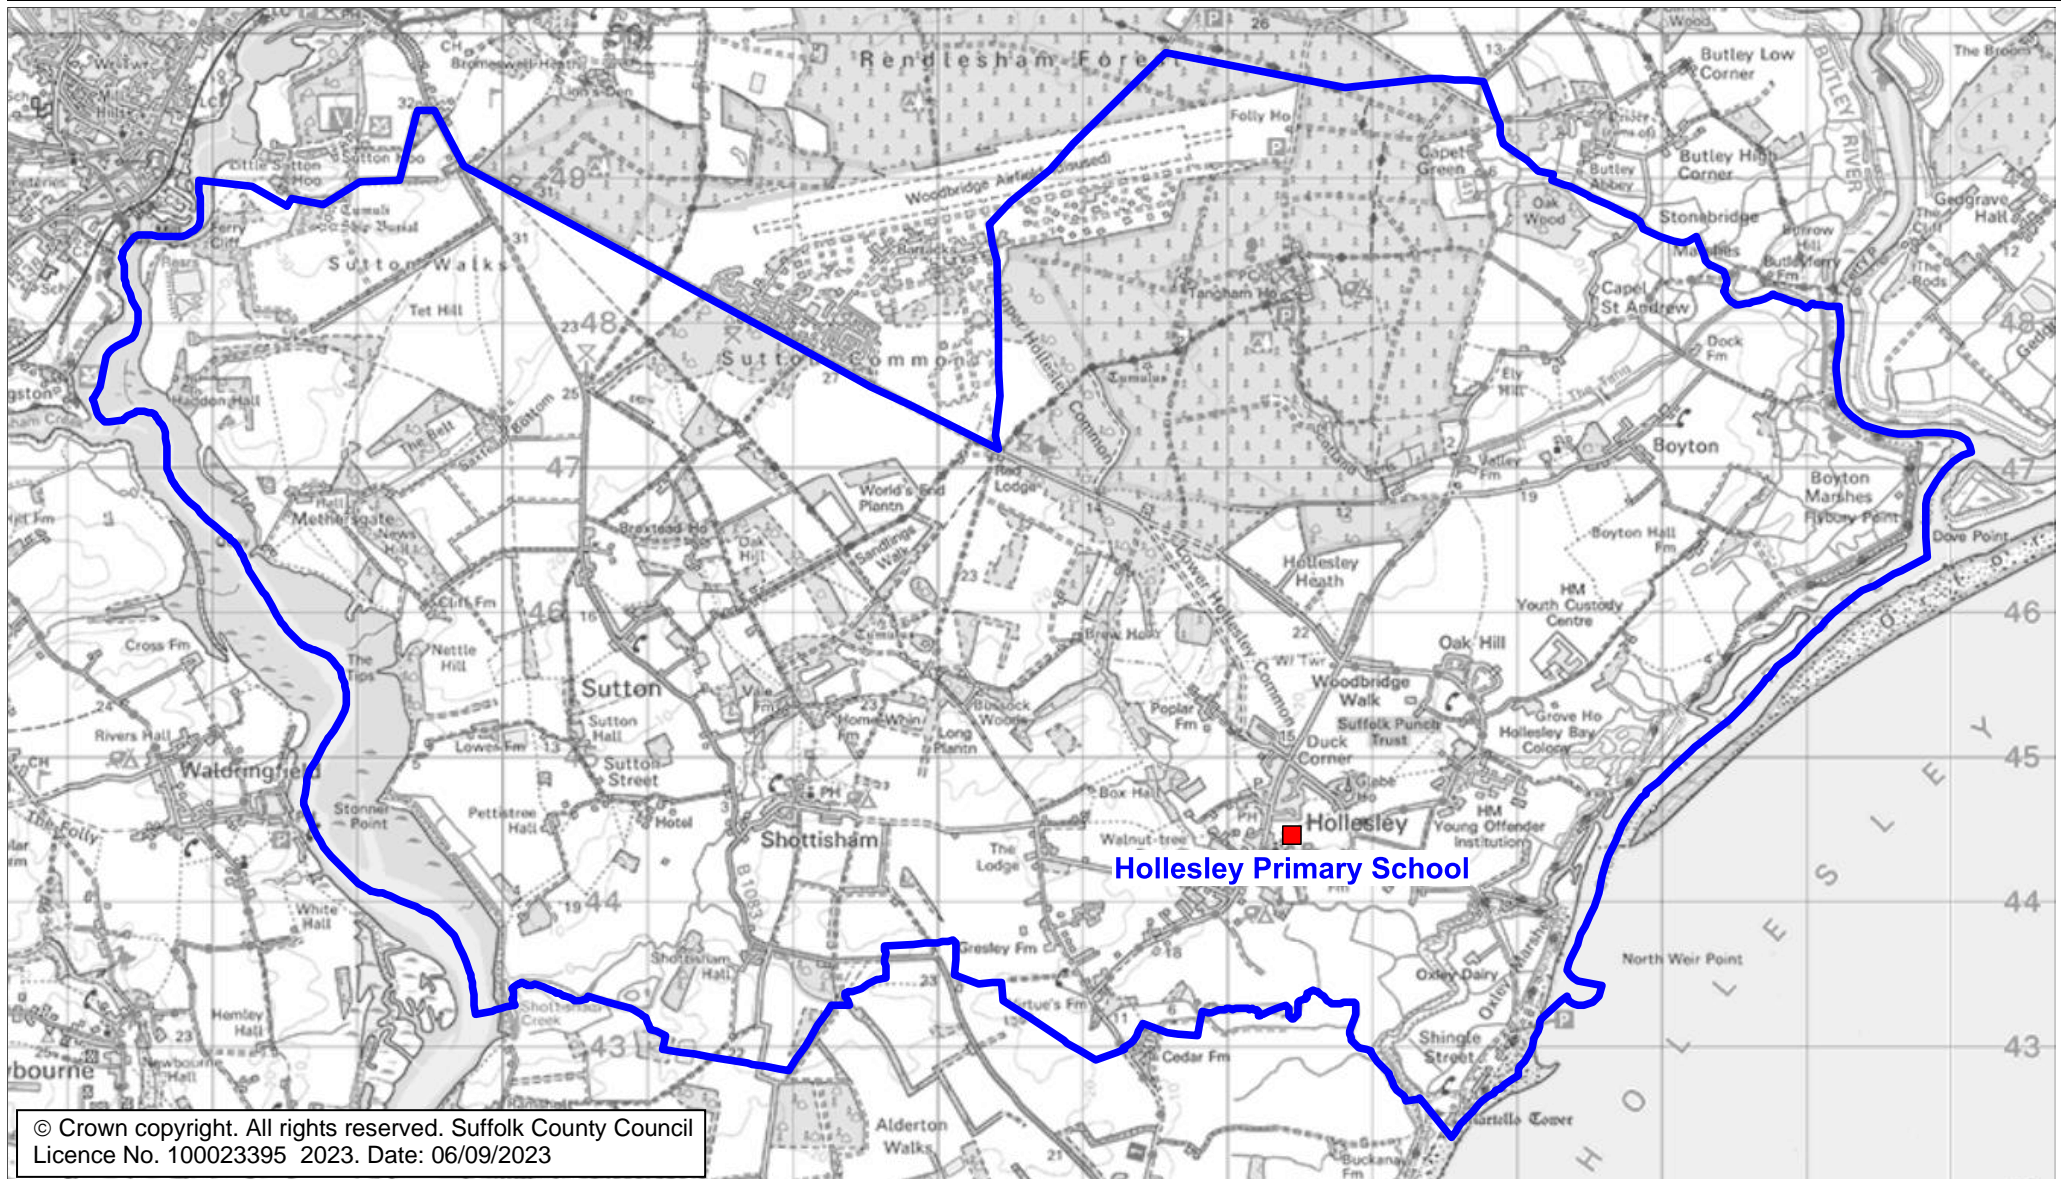

Hollesley Primary School Catchment Area

We will only provide SCC funded school travel to your child's catchment area school when it is the nearest suitable school to their home that would have had a place available for them and they meet the distance criteria. Further information can be found at www.suffolk.gov.uk/admissions.

Please note: The boundary shown on this map is intended to give an approximate indication of the catchment area and is correct at the time of printing. It should not be taken to have definitive administrative or legal significance. Note that parts of some catchment areas may be shared with another school. For up-to-date information on a particular address, please contact the Admissions Team on 0345 600 0981.