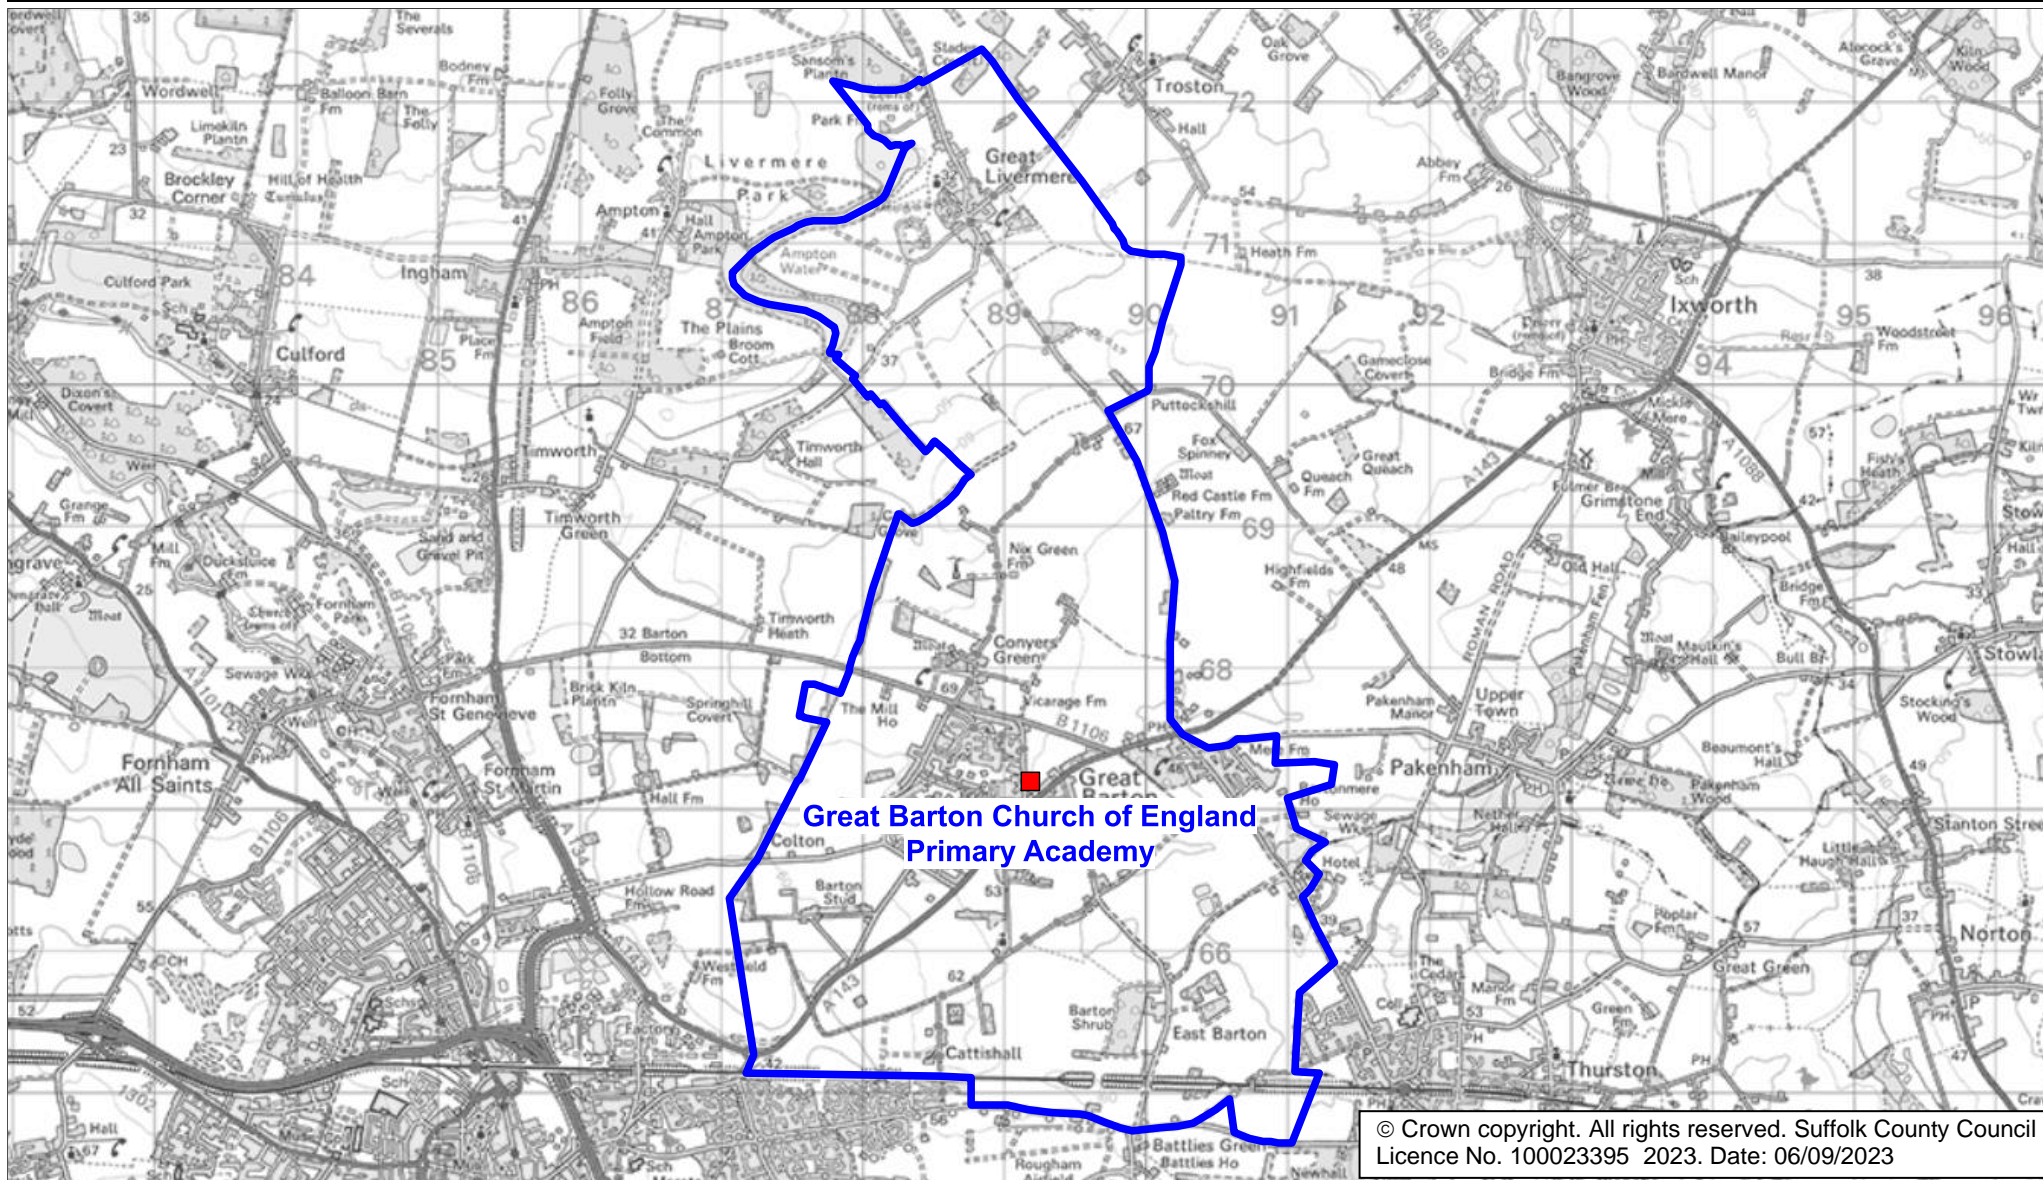

Great Barton Church of England Primary Academy Catchment Area

We will only provide SCC funded school travel to your child's catchment area school when it is the nearest suitable school to their home that would have had a place available for them and they meet the distance criteria. Further information can be found at www.suffolk.gov.uk/admissions.

© Crown copyright. All rights reserved. Suffolk County Council
Licence No. 100023395 2023. Date: 06/09/2023

Please note: The boundary shown on this map is intended to give an approximate indication of the catchment area and is correct at the time of printing. It should not be taken to have definitive administrative or legal significance. Note that parts of some catchment areas may be shared with another school. For up-to-date information on a particular address, please contact the Admissions Team on 0345 600 0981.