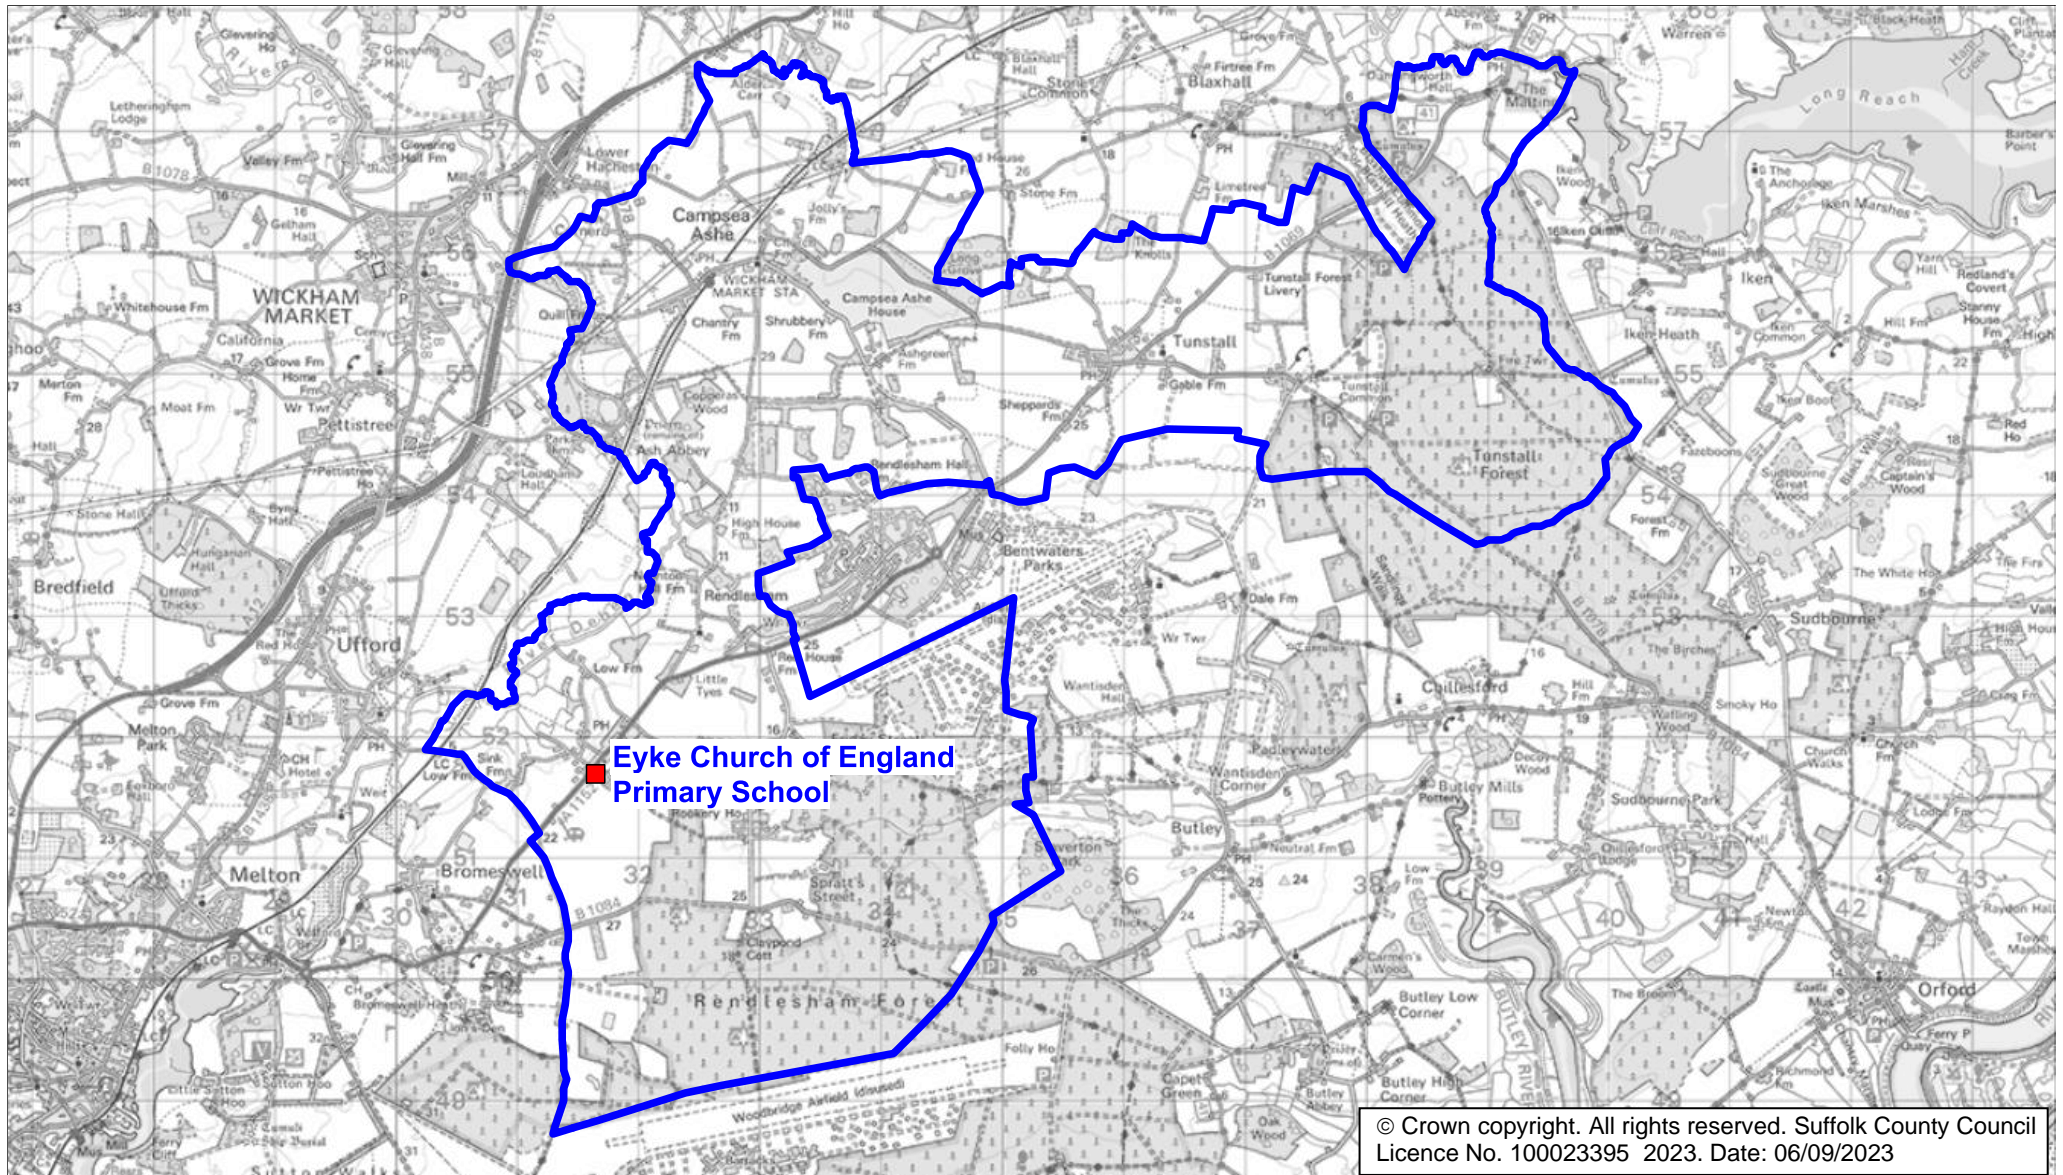

## Eyke Church of England Primary School Catchment Area

We will only provide SCC funded school travel to your child's catchment area school when it is the nearest suitable school to their home that would have had a place available for them and they meet the distance criteria. Further information can be found at [www.suffolk.gov.uk/admissions](http://www.suffolk.gov.uk/admissions).

© Crown copyright. All rights reserved. Suffolk County Council  
Licence No. 100023395 2023. Date: 06/09/2023

**Please note:** The boundary shown on this map is intended to give an approximate indication of the catchment area and is correct at the time of printing. It should not be taken to have definitive administrative or legal significance. Note that parts of some catchment areas may be shared with another school. For up-to-date information on a particular address, please contact the Admissions Team on 0345 600 0981.