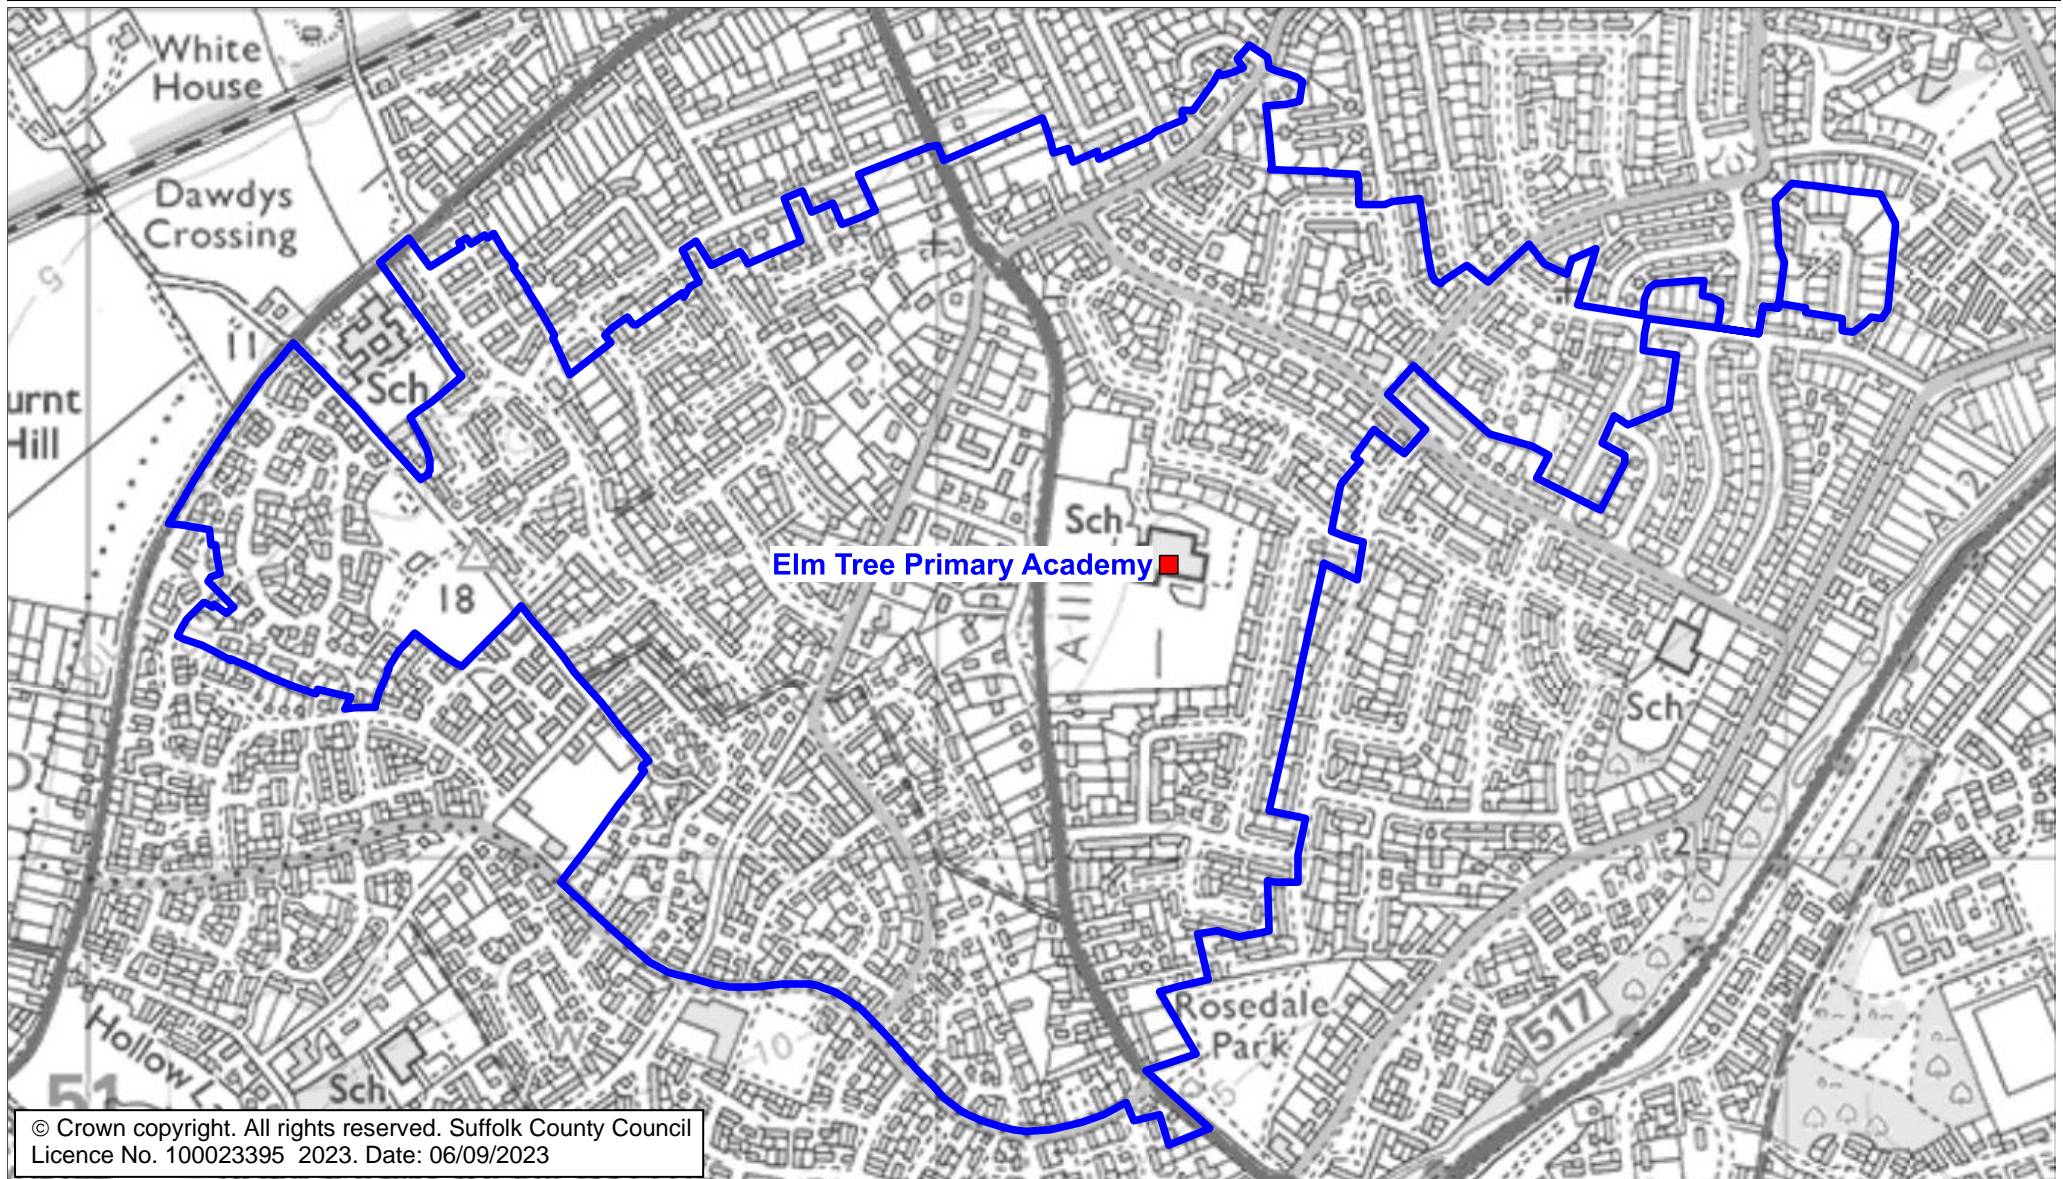

## Elm Tree Primary Academy Catchment Area

We will only provide SCC funded school travel to your child's catchment area school when it is the nearest suitable school to their home that would have had a place available for them and they meet the distance criteria. Further information can be found at [www.suffolk.gov.uk/admissions](http://www.suffolk.gov.uk/admissions).

© Crown copyright. All rights reserved. Suffolk County Council  
Licence No. 100023395 2023. Date: 06/09/2023

**Please note:** The boundary shown on this map is intended to give an approximate indication of the catchment area and is correct at the time of printing. It should not be taken to have definitive administrative or legal significance. Note that parts of some catchment areas may be shared with another school. For up-to-date information on a particular address, please contact the Admissions Team on 0345 600 0981.