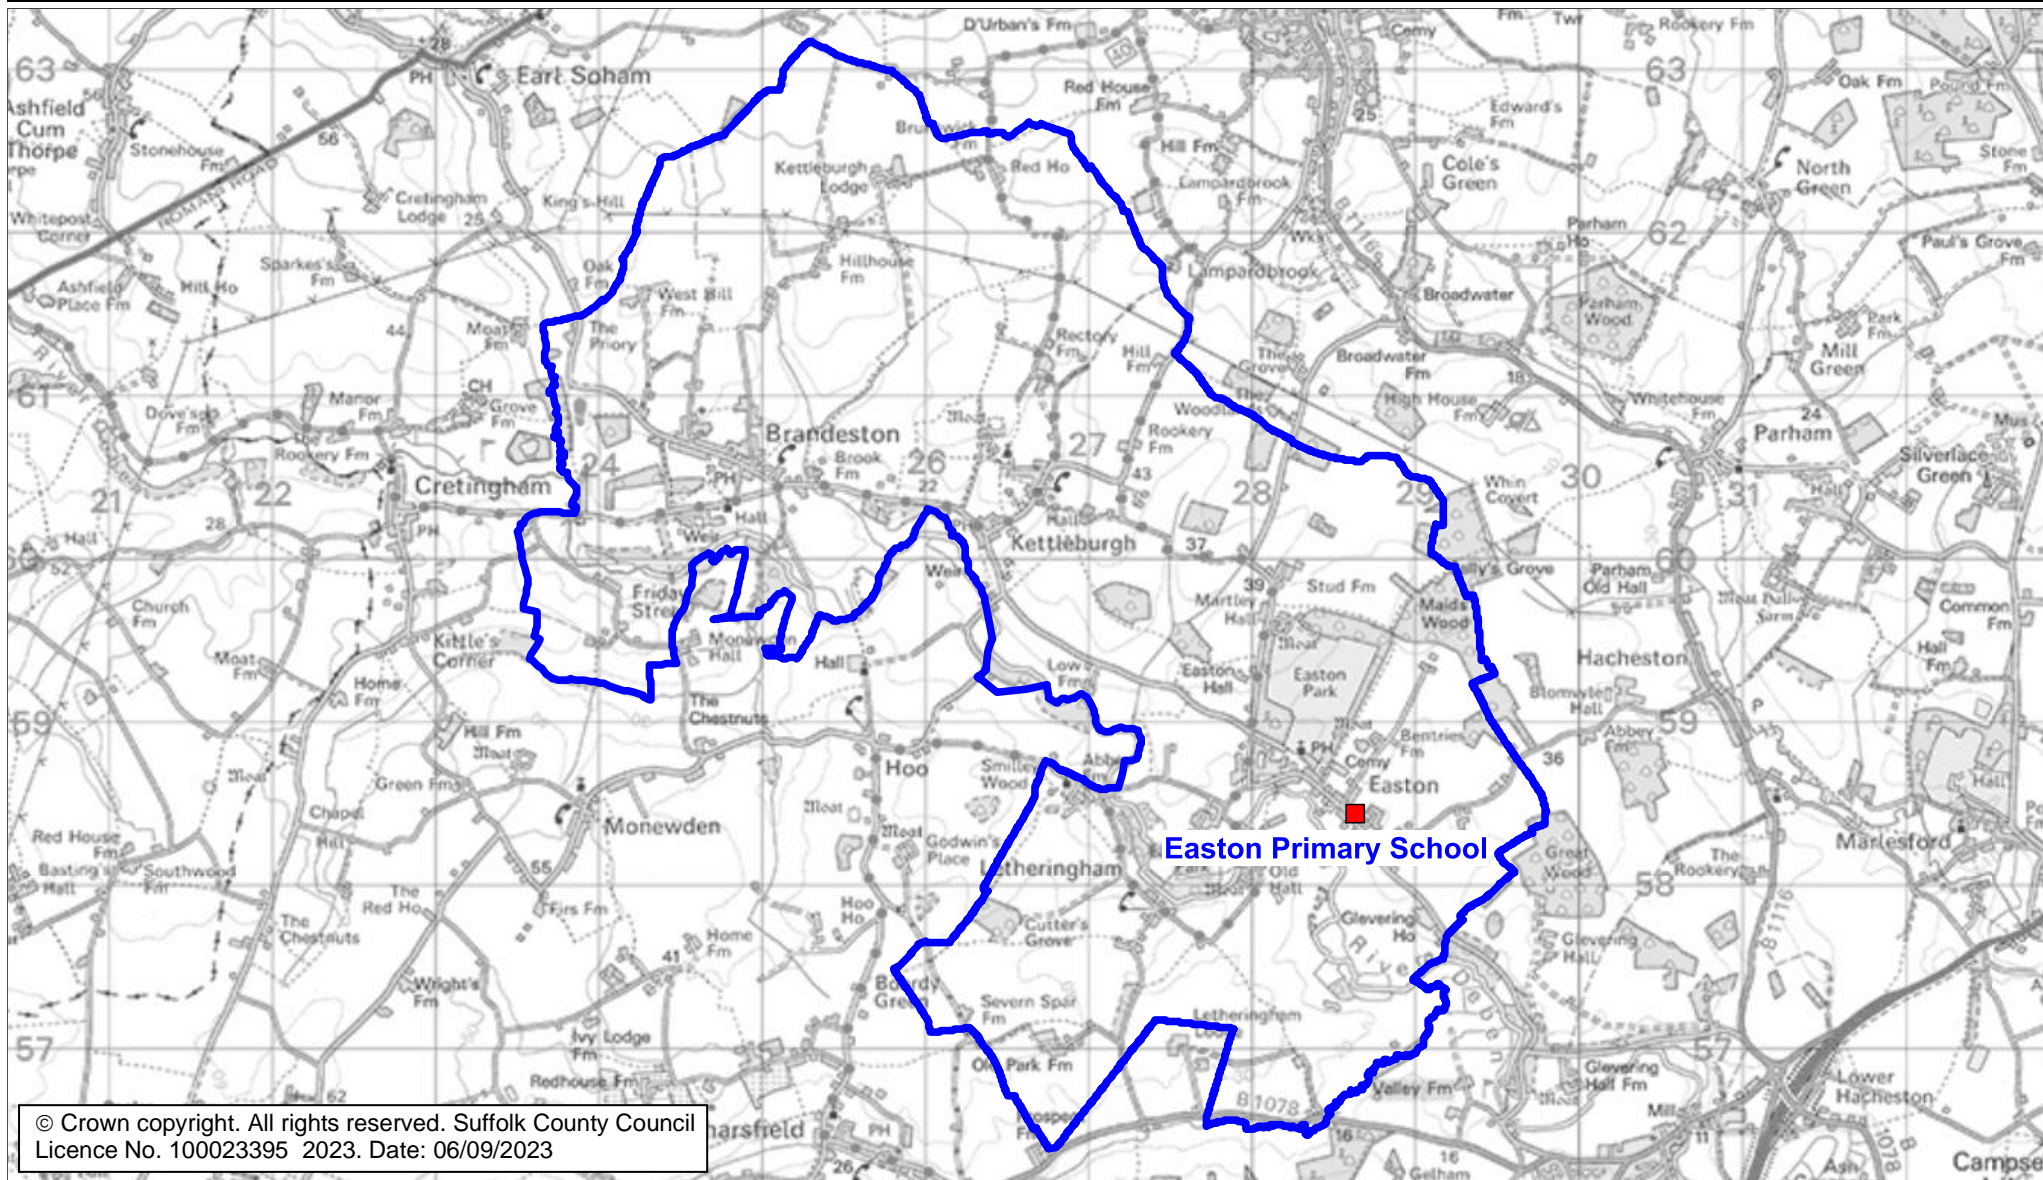

Easton Primary School Catchment Area

We will only provide SCC funded school travel to your child's catchment area school when it is the nearest suitable school to their home that would have had a place available for them and they meet the distance criteria. Further information can be found at www.suffolk.gov.uk/admissions.

© Crown copyright. All rights reserved. Suffolk County Council
Licence No. 100023395 2023. Date: 06/09/2023

Please note: The boundary shown on this map is intended to give an approximate indication of the catchment area and is correct at the time of printing. It should not be taken to have definitive administrative or legal significance. Note that parts of some catchment areas may be shared with another school. For up-to-date information on a particular address, please contact the Admissions Team on 0345 600 0981.