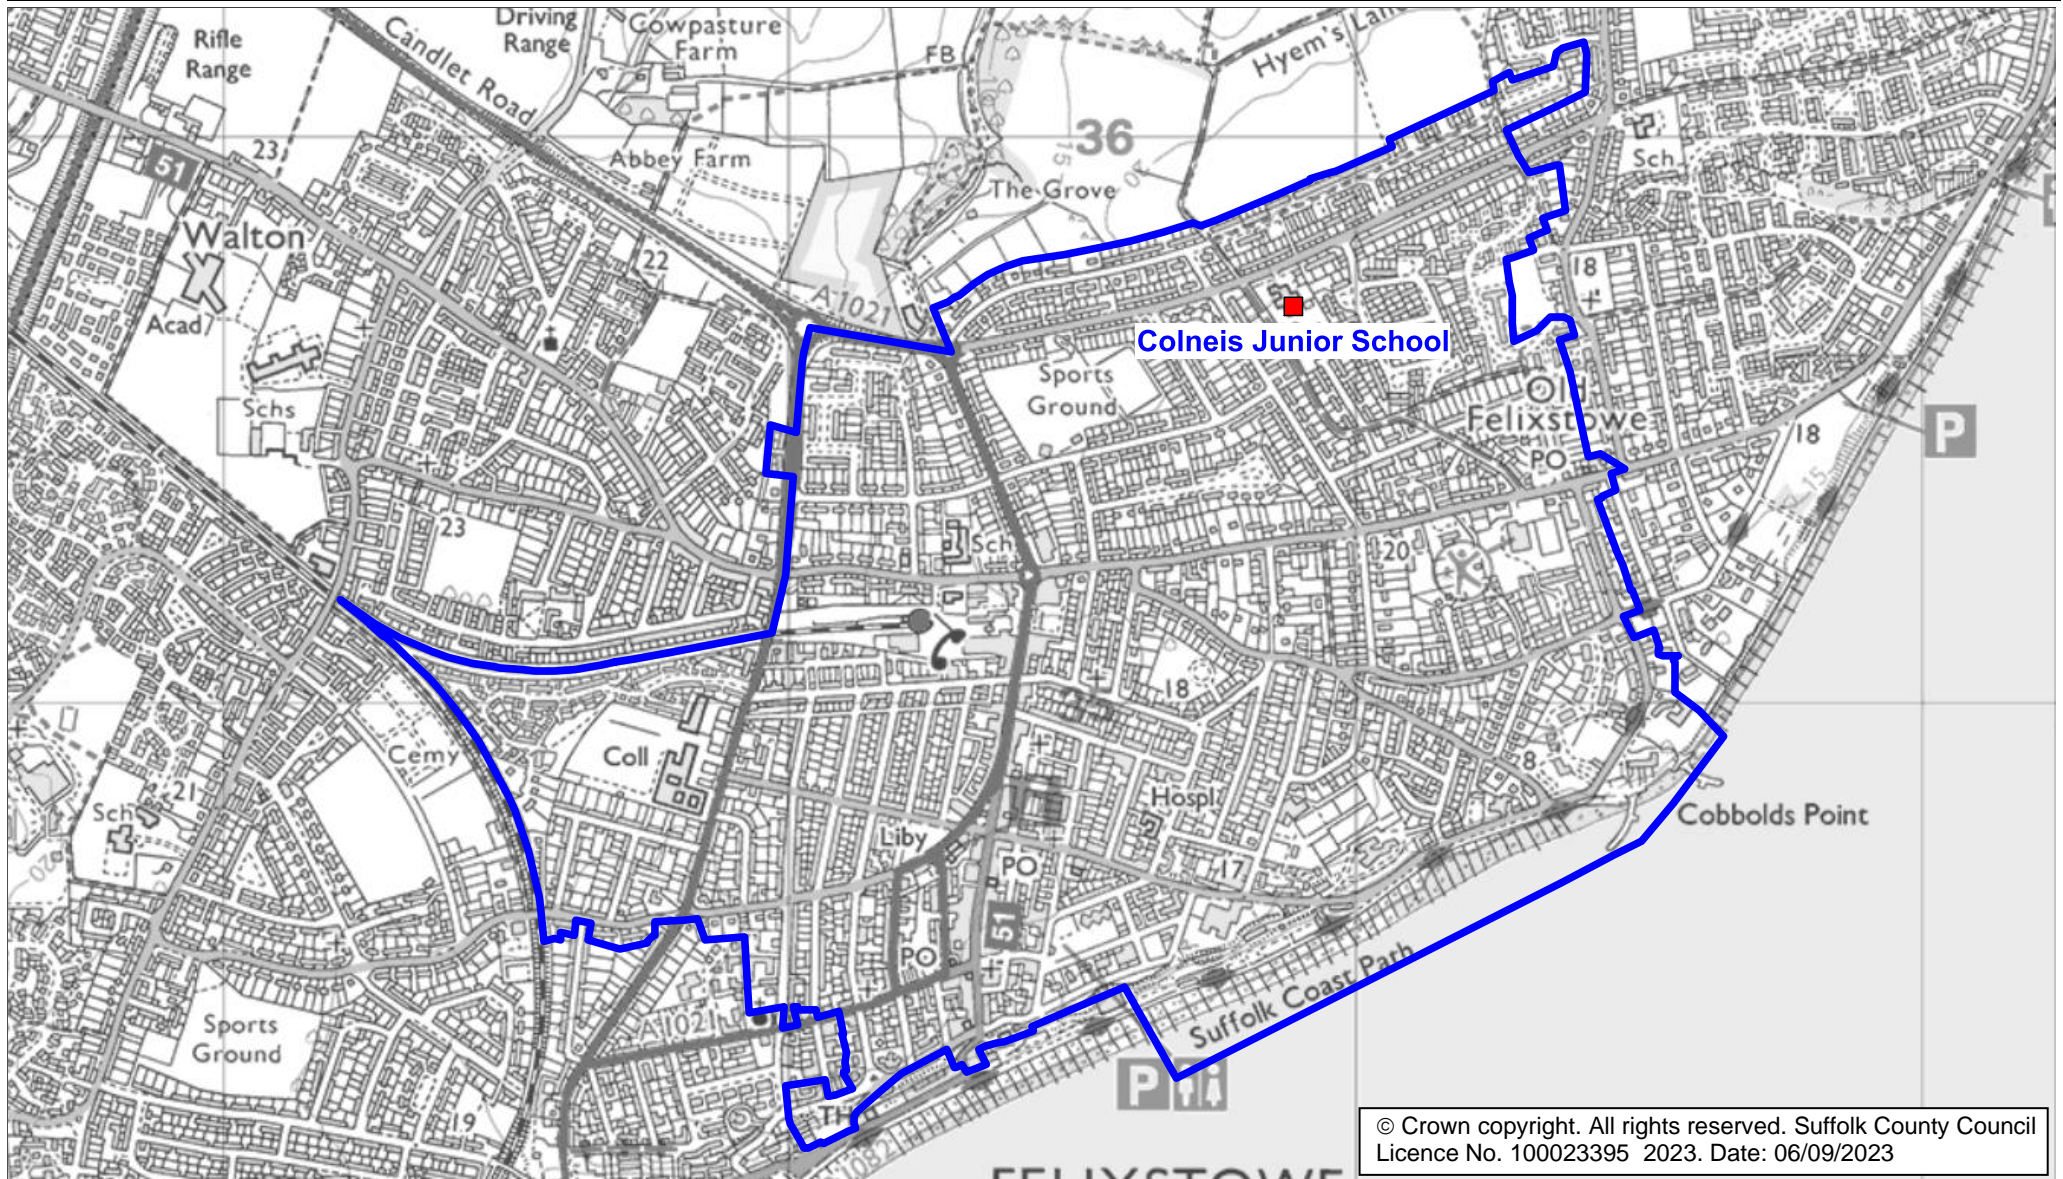

## Colneis Junior School Catchment Area

We will only provide SCC funded school travel to your child's catchment area school when it is the nearest suitable school to their home that would have had a place available for them and they meet the distance criteria. Further information can be found at [www.suffolk.gov.uk/admissions](http://www.suffolk.gov.uk/admissions).

**Please note:** The boundary shown on this map is intended to give an approximate indication of the catchment area and is correct at the time of printing. It should not be taken to have definitive administrative or legal significance. Note that parts of some catchment areas may be shared with another school. For up-to-date information on a particular address, please contact the Admissions Team on 0345 600 0981.