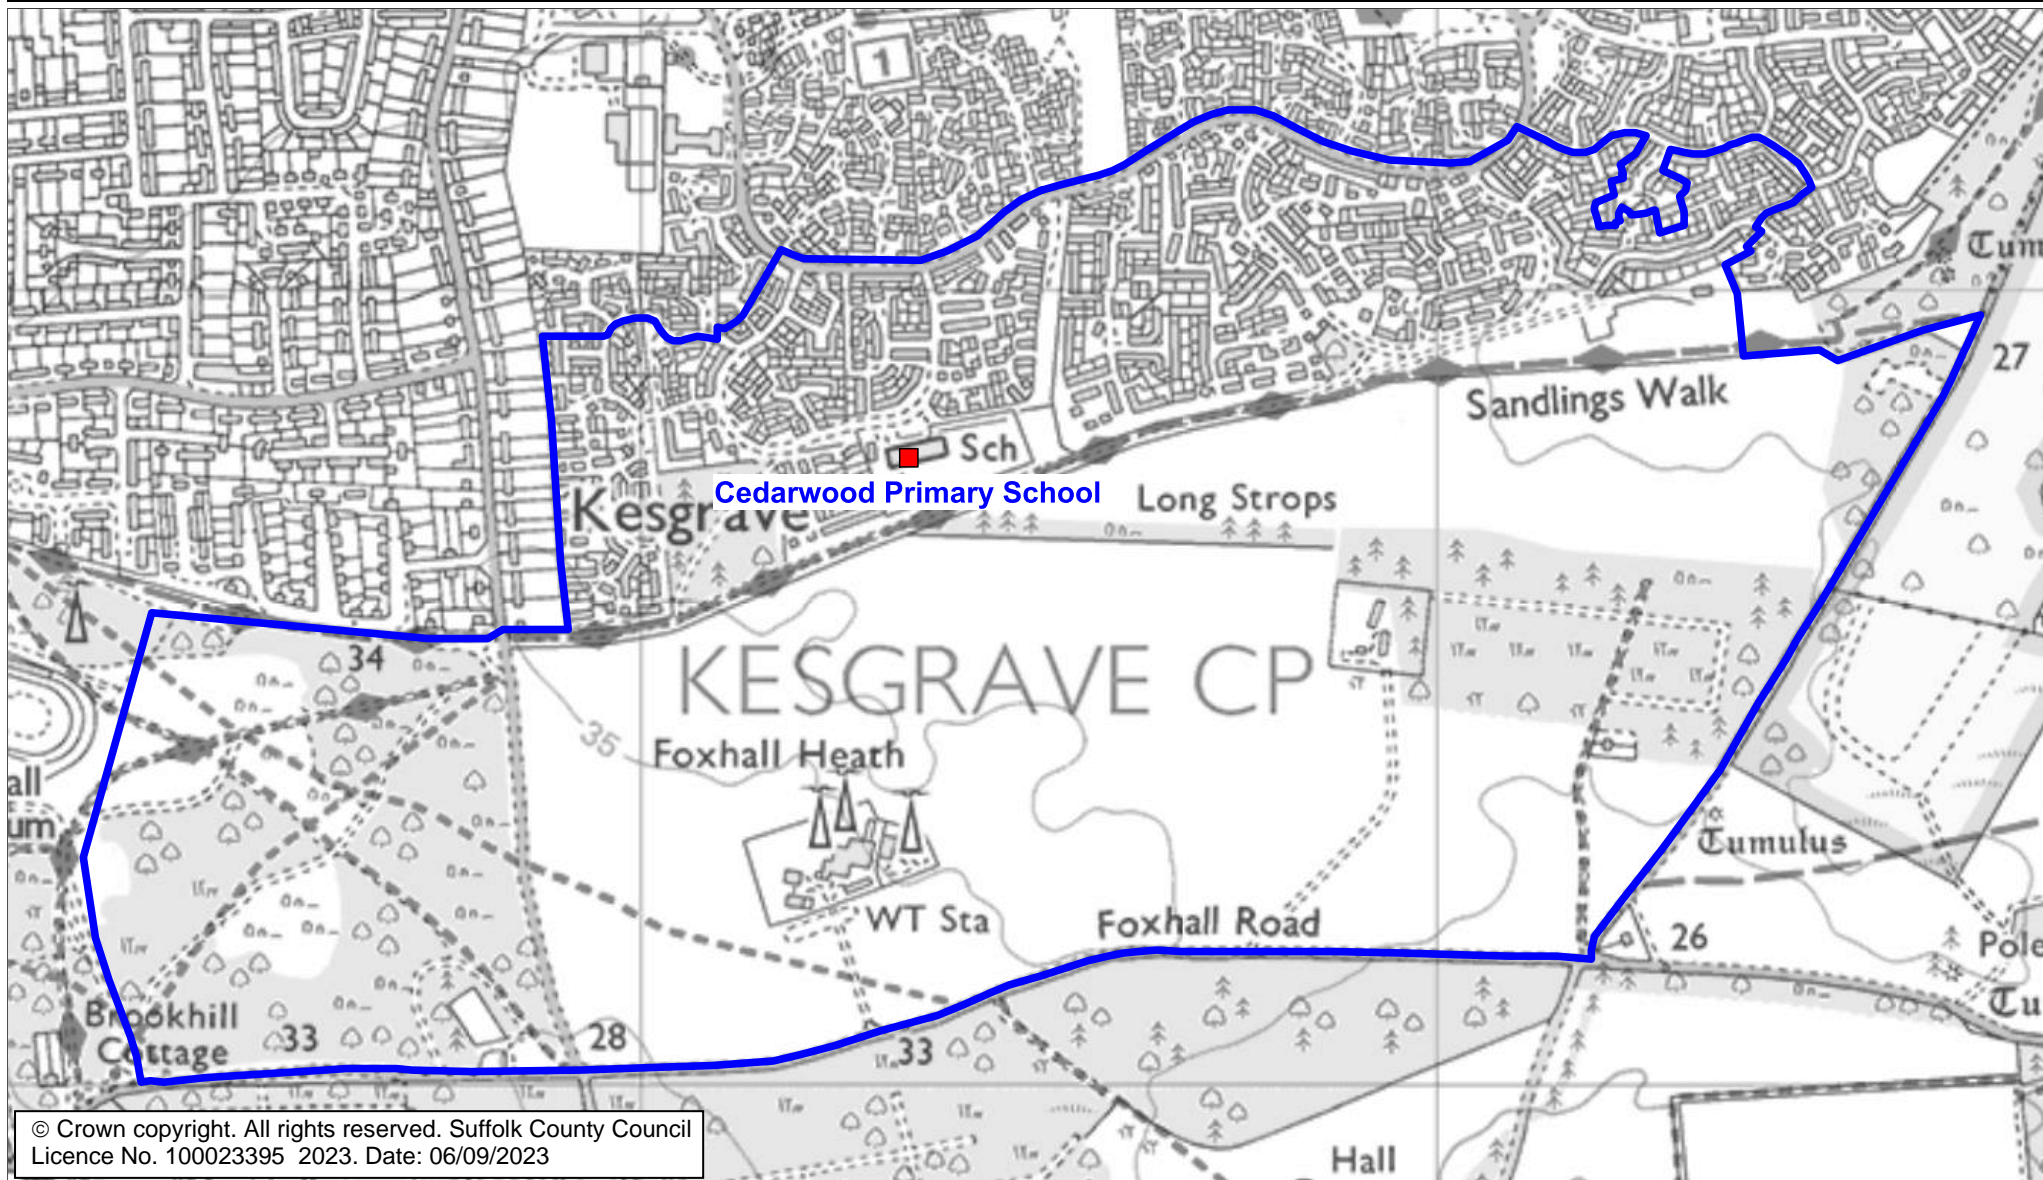

## Cedarwood Primary School Catchment Area

We will only provide SCC funded school travel to your child's catchment area school when it is the nearest suitable school to their home that would have had a place available for them and they meet the distance criteria. Further information can be found at [www.suffolk.gov.uk/admissions](http://www.suffolk.gov.uk/admissions)

© Crown copyright. All rights reserved. Suffolk County Council  
Licence No. 100023395 2023. Date: 06/09/2023

**Please note:** The boundary shown on this map is intended to give an approximate indication of the catchment area and is correct at the time of printing. It should not be taken to have definitive administrative or legal significance. Note that parts of some catchment areas may be shared with another school. For up-to-date information on a particular address, please contact the Admissions Team on 0345 600 0981.