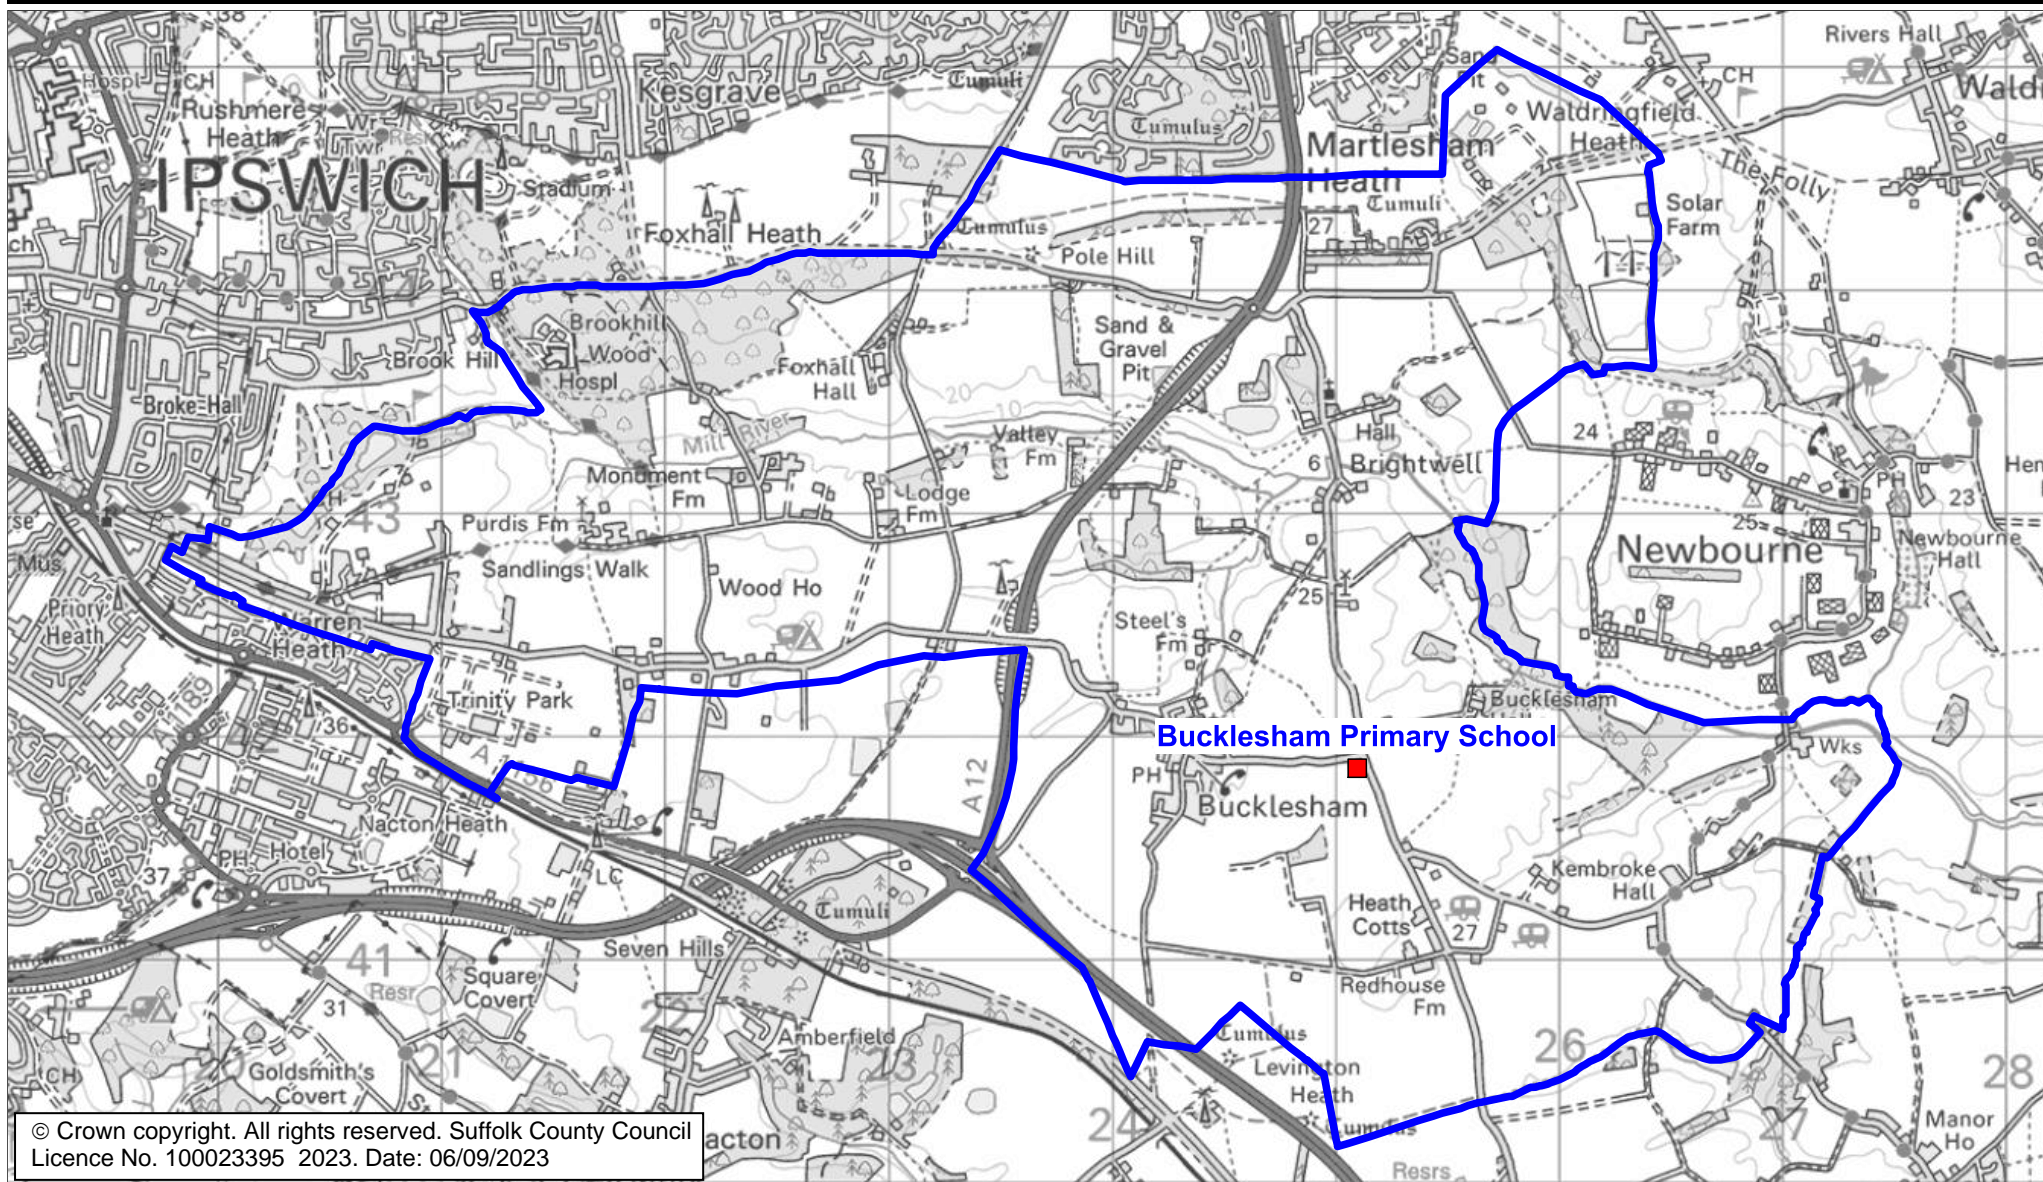

Bucklesham Primary School Catchment Area

We will only provide SCC funded school travel to your child's catchment area school when it is the nearest suitable school to their home that would have had a place available for them and they meet the distance criteria. Further information can be found at www.suffolk.gov.uk/admissions.

© Crown copyright. All rights reserved. Suffolk County Council
Licence No. 100023395 2023. Date: 06/09/2023

Please note: The boundary shown on this map is intended to give an approximate indication of the catchment area and is correct at the time of printing. It should not be taken to have definitive administrative or legal significance. Note that parts of some catchment areas may be shared with another school. For up-to-date information on a particular address, please contact the Admissions Team on 0345 600 0981.