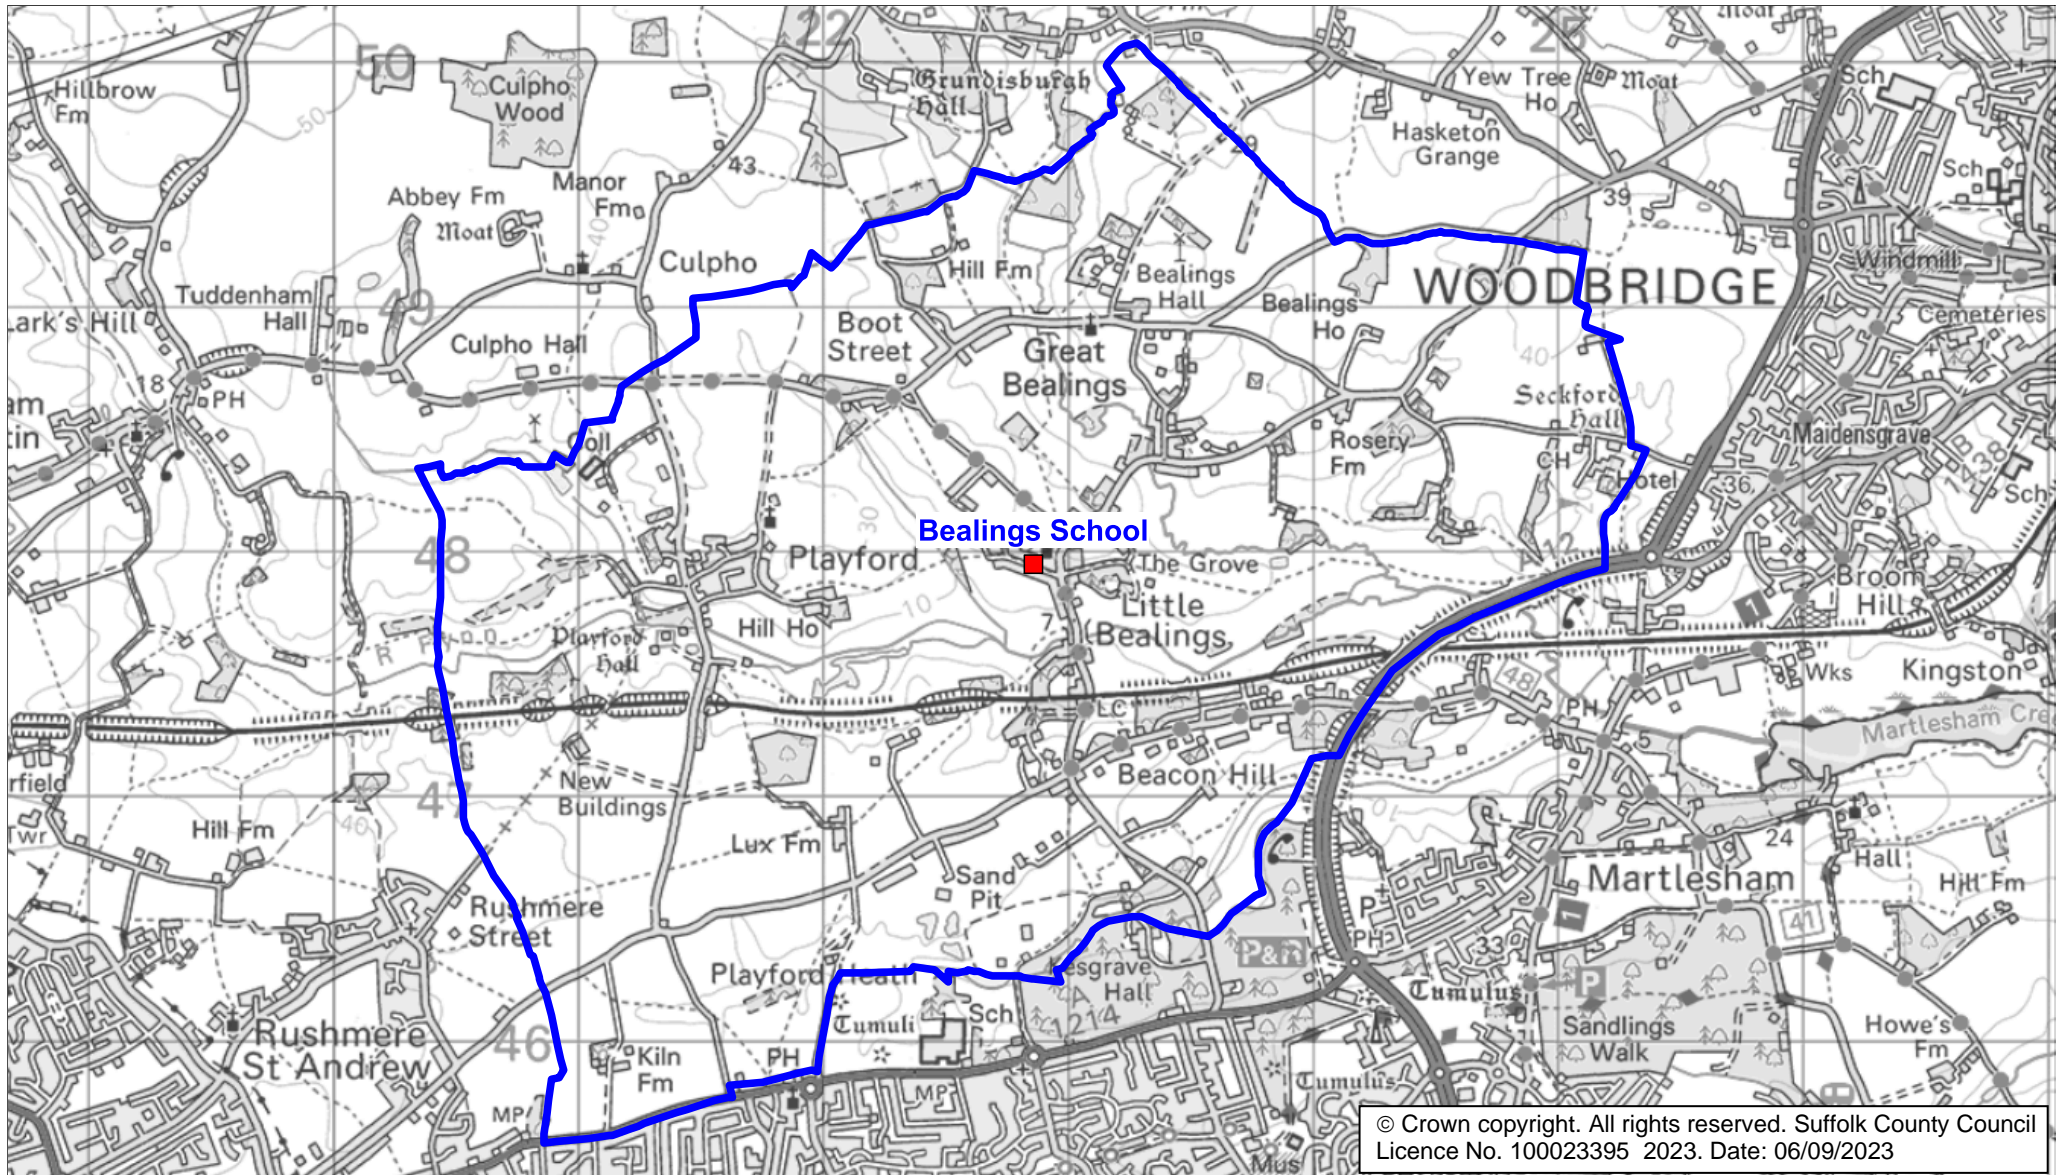

Bealings School Catchment Area

We will only provide SCC funded school travel to your child's catchment area school when it is the nearest suitable school to their home that would have had a place available for them and they meet the distance criteria. Further information can be found at www.suffolk.gov.uk/admissions.

Please note: The boundary shown on this map is intended to give an approximate indication of the catchment area and is correct at the time of printing. It should not be taken to have definitive administrative or legal significance. Note that parts of some catchment areas may be shared with another school. For up-to-date information on a particular address, please contact the Admissions Team on 0345 600 0981.