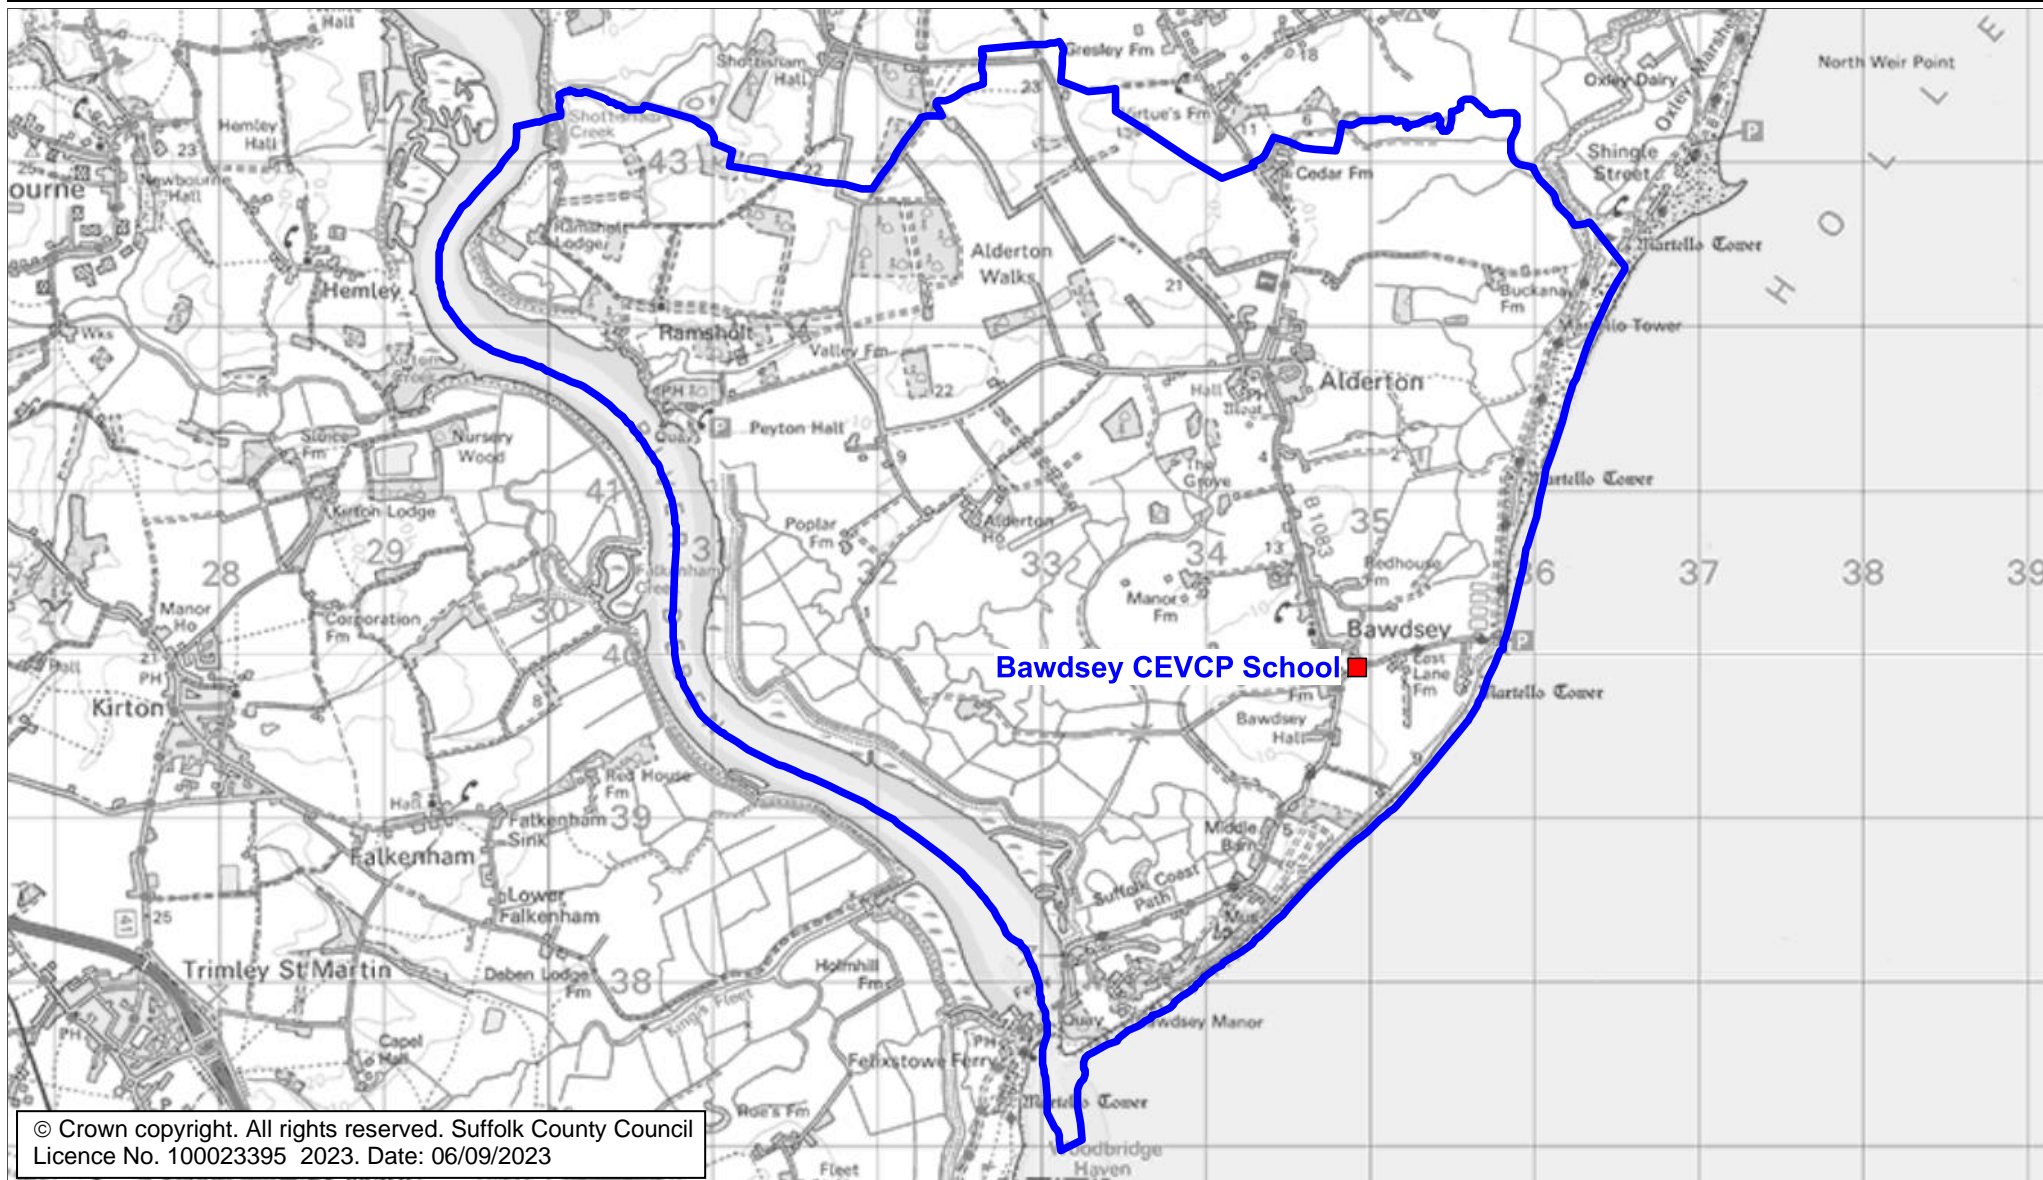

Bawdsey CEVCP School Catchment Area

We will only provide SCC funded school travel to your child's catchment area school when it is the nearest suitable school to their home that would have had a place available for them and they meet the distance criteria. Further information can be found at www.suffolk.gov.uk/admissions

Please note: The boundary shown on this map is intended to give an approximate indication of the catchment area and is correct at the time of printing. It should not be taken to have definitive administrative or legal significance. Note that parts of some catchment areas may be shared with another school. For up-to-date information on a particular address, please contact the Admissions Team on 0345 600 0981.